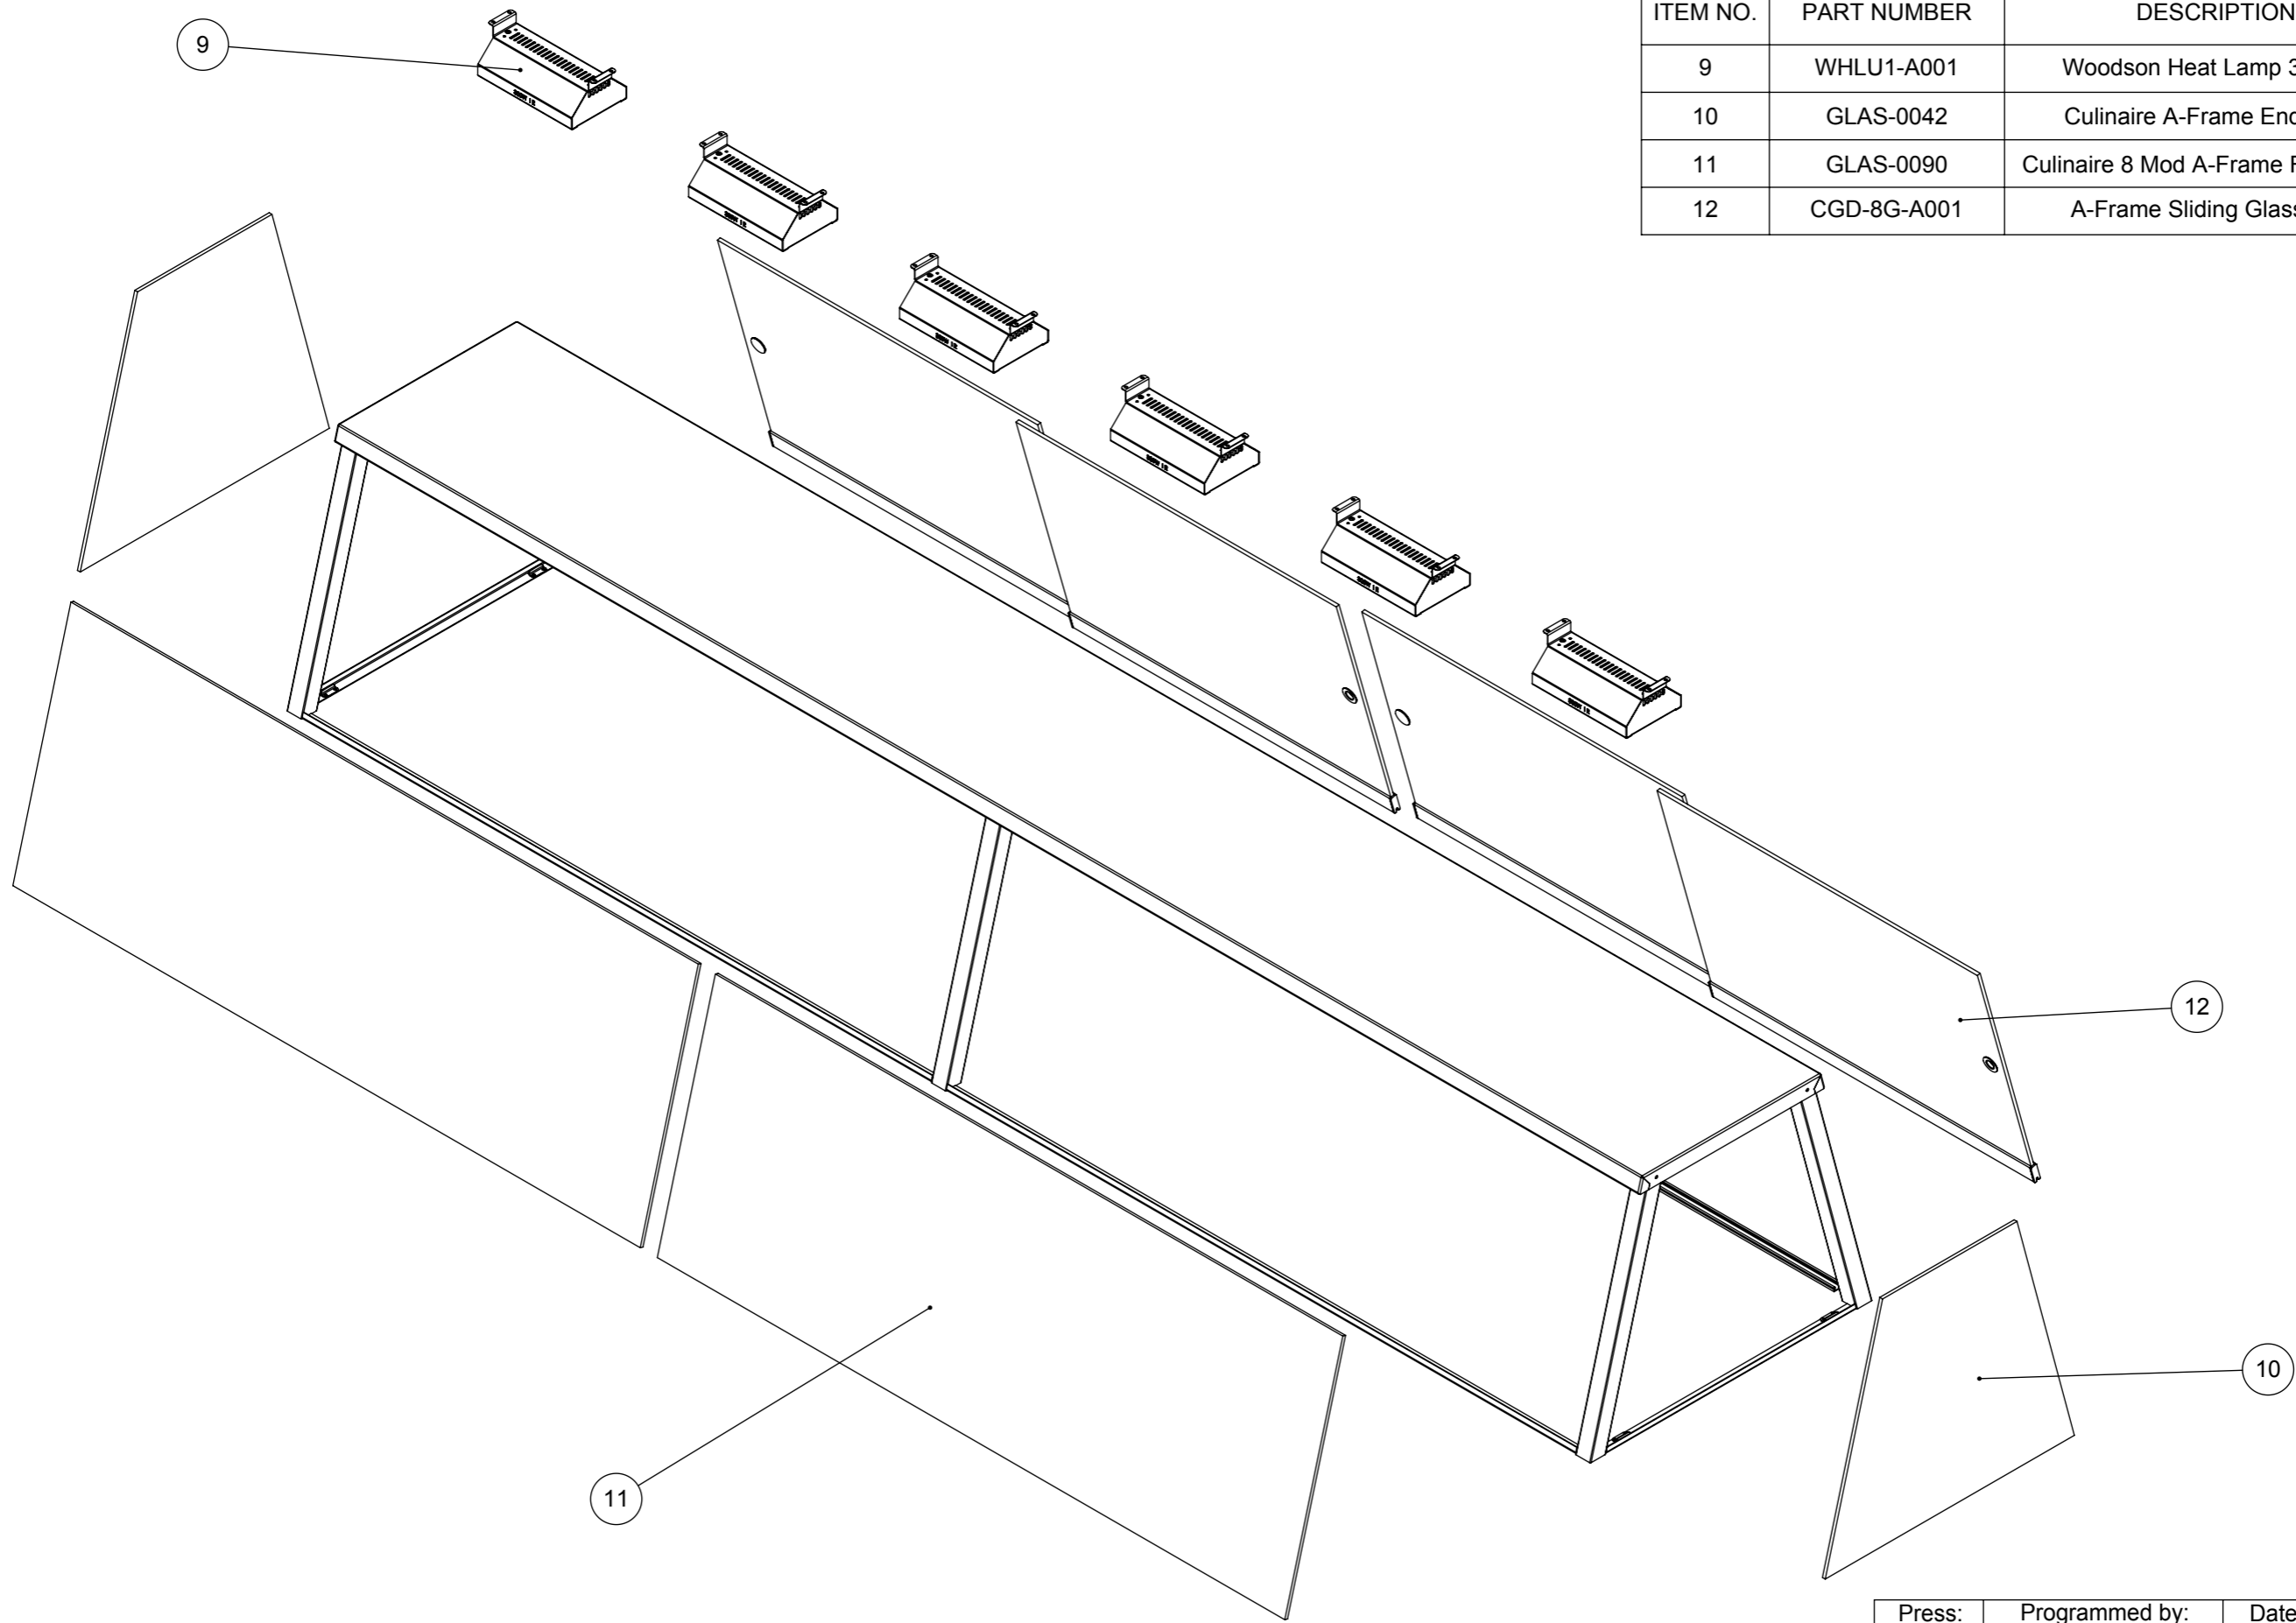

ITEM NO.	PART NUMBER	DESCRIPTION	Spare Parts/QTY.
9	WHLU1-A001	Woodson Heat Lamp 300watt	6
10	GLAS-0042	Culinaire A-Frame End Glass	2
11	GLAS-0090	Culinaire 8 Mod A-Frame Front Glass	2
12	CGD-8G-A001	A-Frame Sliding Glass Door	4

PRODUCT: Culinaire 8 Mod A-Frame Gantry (Heated)		PART No: <b>CG-8G-A001</b>	
NAME	SIGNATURE	DATE	UNLESS OTHERWISE SPECIFIED: DIMENSIONS ARE IN MILLIMETERS
DRAWN M Sheehan		10/03/2006	
APPVD			MATERIAL: 1.2 304 s/s
			THICKNESS: FINISH: No 4
DO NOT SCALE DRAWING		This drawing remains the property of Tom Stoddart Pty Ltd & cannot be reproduced without prior permission.	
		A3	Sheet 3 of 17
DESCRIPTION: Spare Parts		REVISION <b>A</b>	
DWG No: CG-8GH-D001			