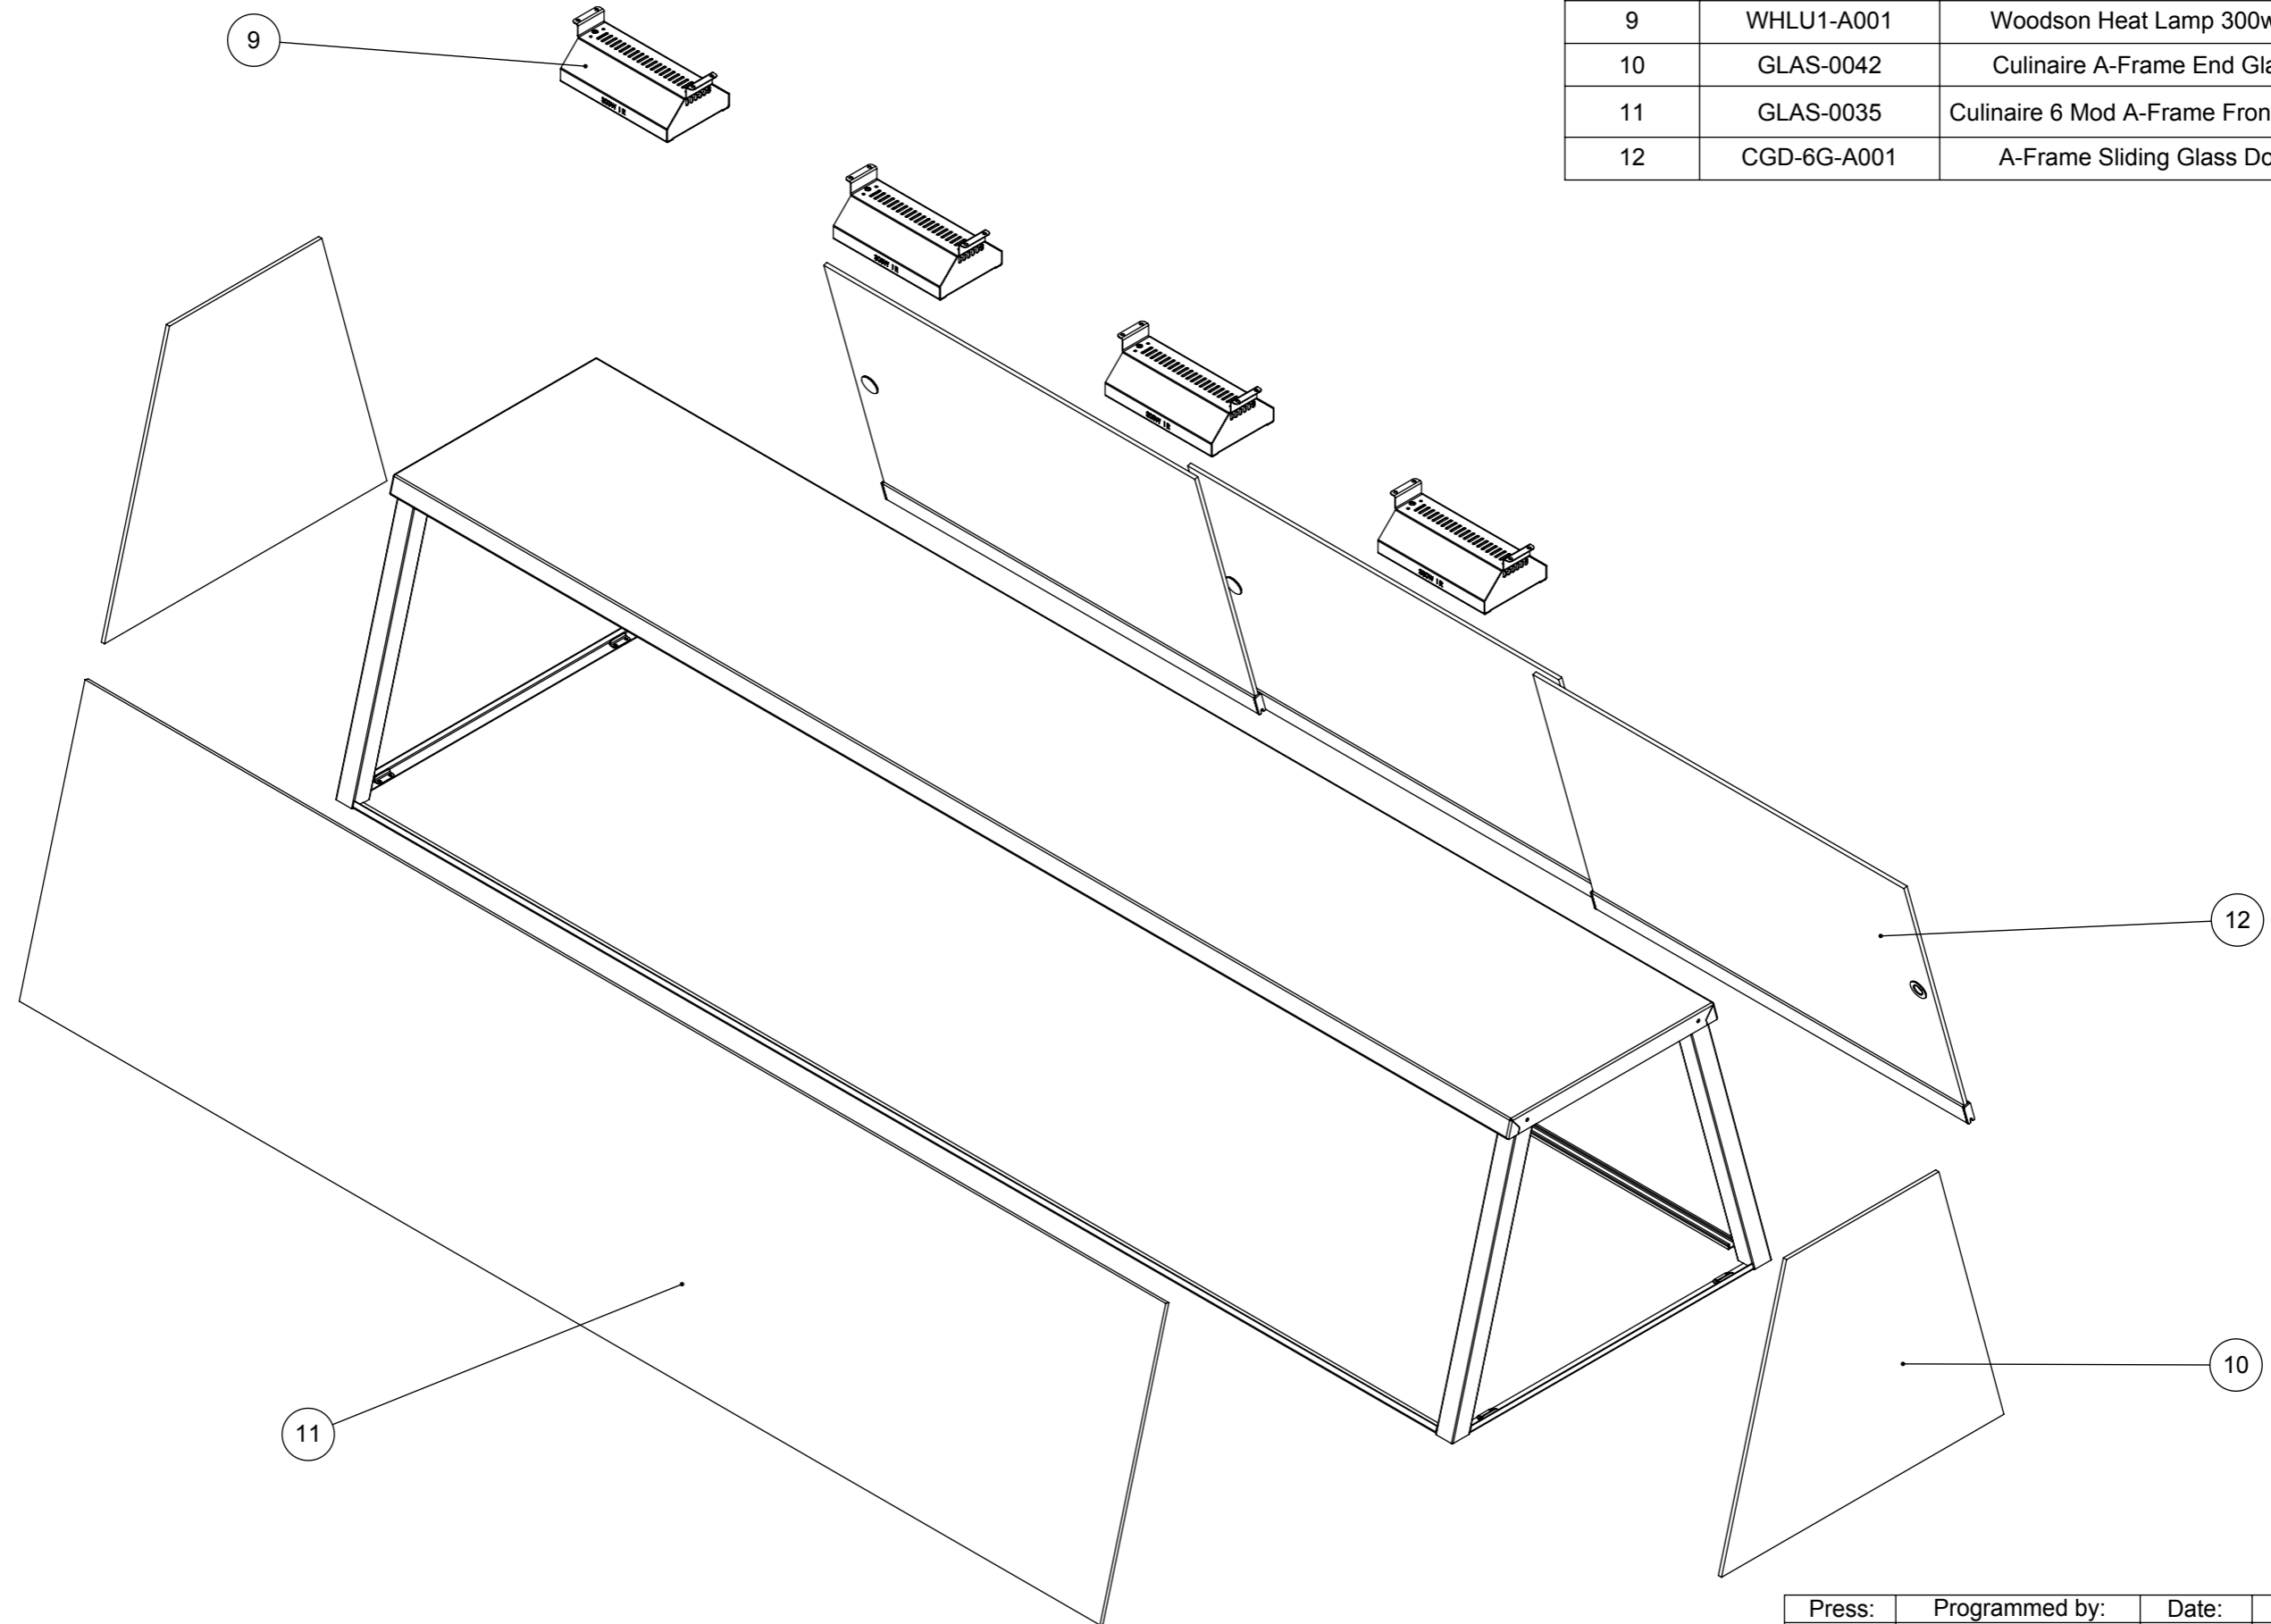

ITEM NO.	PART NUMBER	DESCRIPTION	Spare Parts/QTY.
9	WHLU1-A001	Woodson Heat Lamp 300watt	4
10	GLAS-0042	Culinaire A-Frame End Glass	2
11	GLAS-0035	Culinaire 6 Mod A-Frame Front Glass	1
12	CGD-6G-A001	A-Frame Sliding Glass Door	3

PRODUCT: Culinaire 6 Mod A-Frame Gantry (Heated)				PART No: CG-6G-A001	
NAME	SIGNATURE	DATE	UNLESS OTHERWISE SPECIFIED: DIMENSIONS ARE IN MILLIMETERS	DESCRIPTION: Spare Parts	
DRAWN N Wooler		10/03/2006		REVISION	
APPVD			MATERIAL: 1.2 304 s/s	DWG No: CG-6GH-D001	
			THICKNESS: FINISH: No 4	A	
DO NOT SCALE DRAWING			This drawing remains the property of Tom Stoddart Pty Ltd & cannot be reproduced without prior permission.		A3
					Sheet 3 of 17