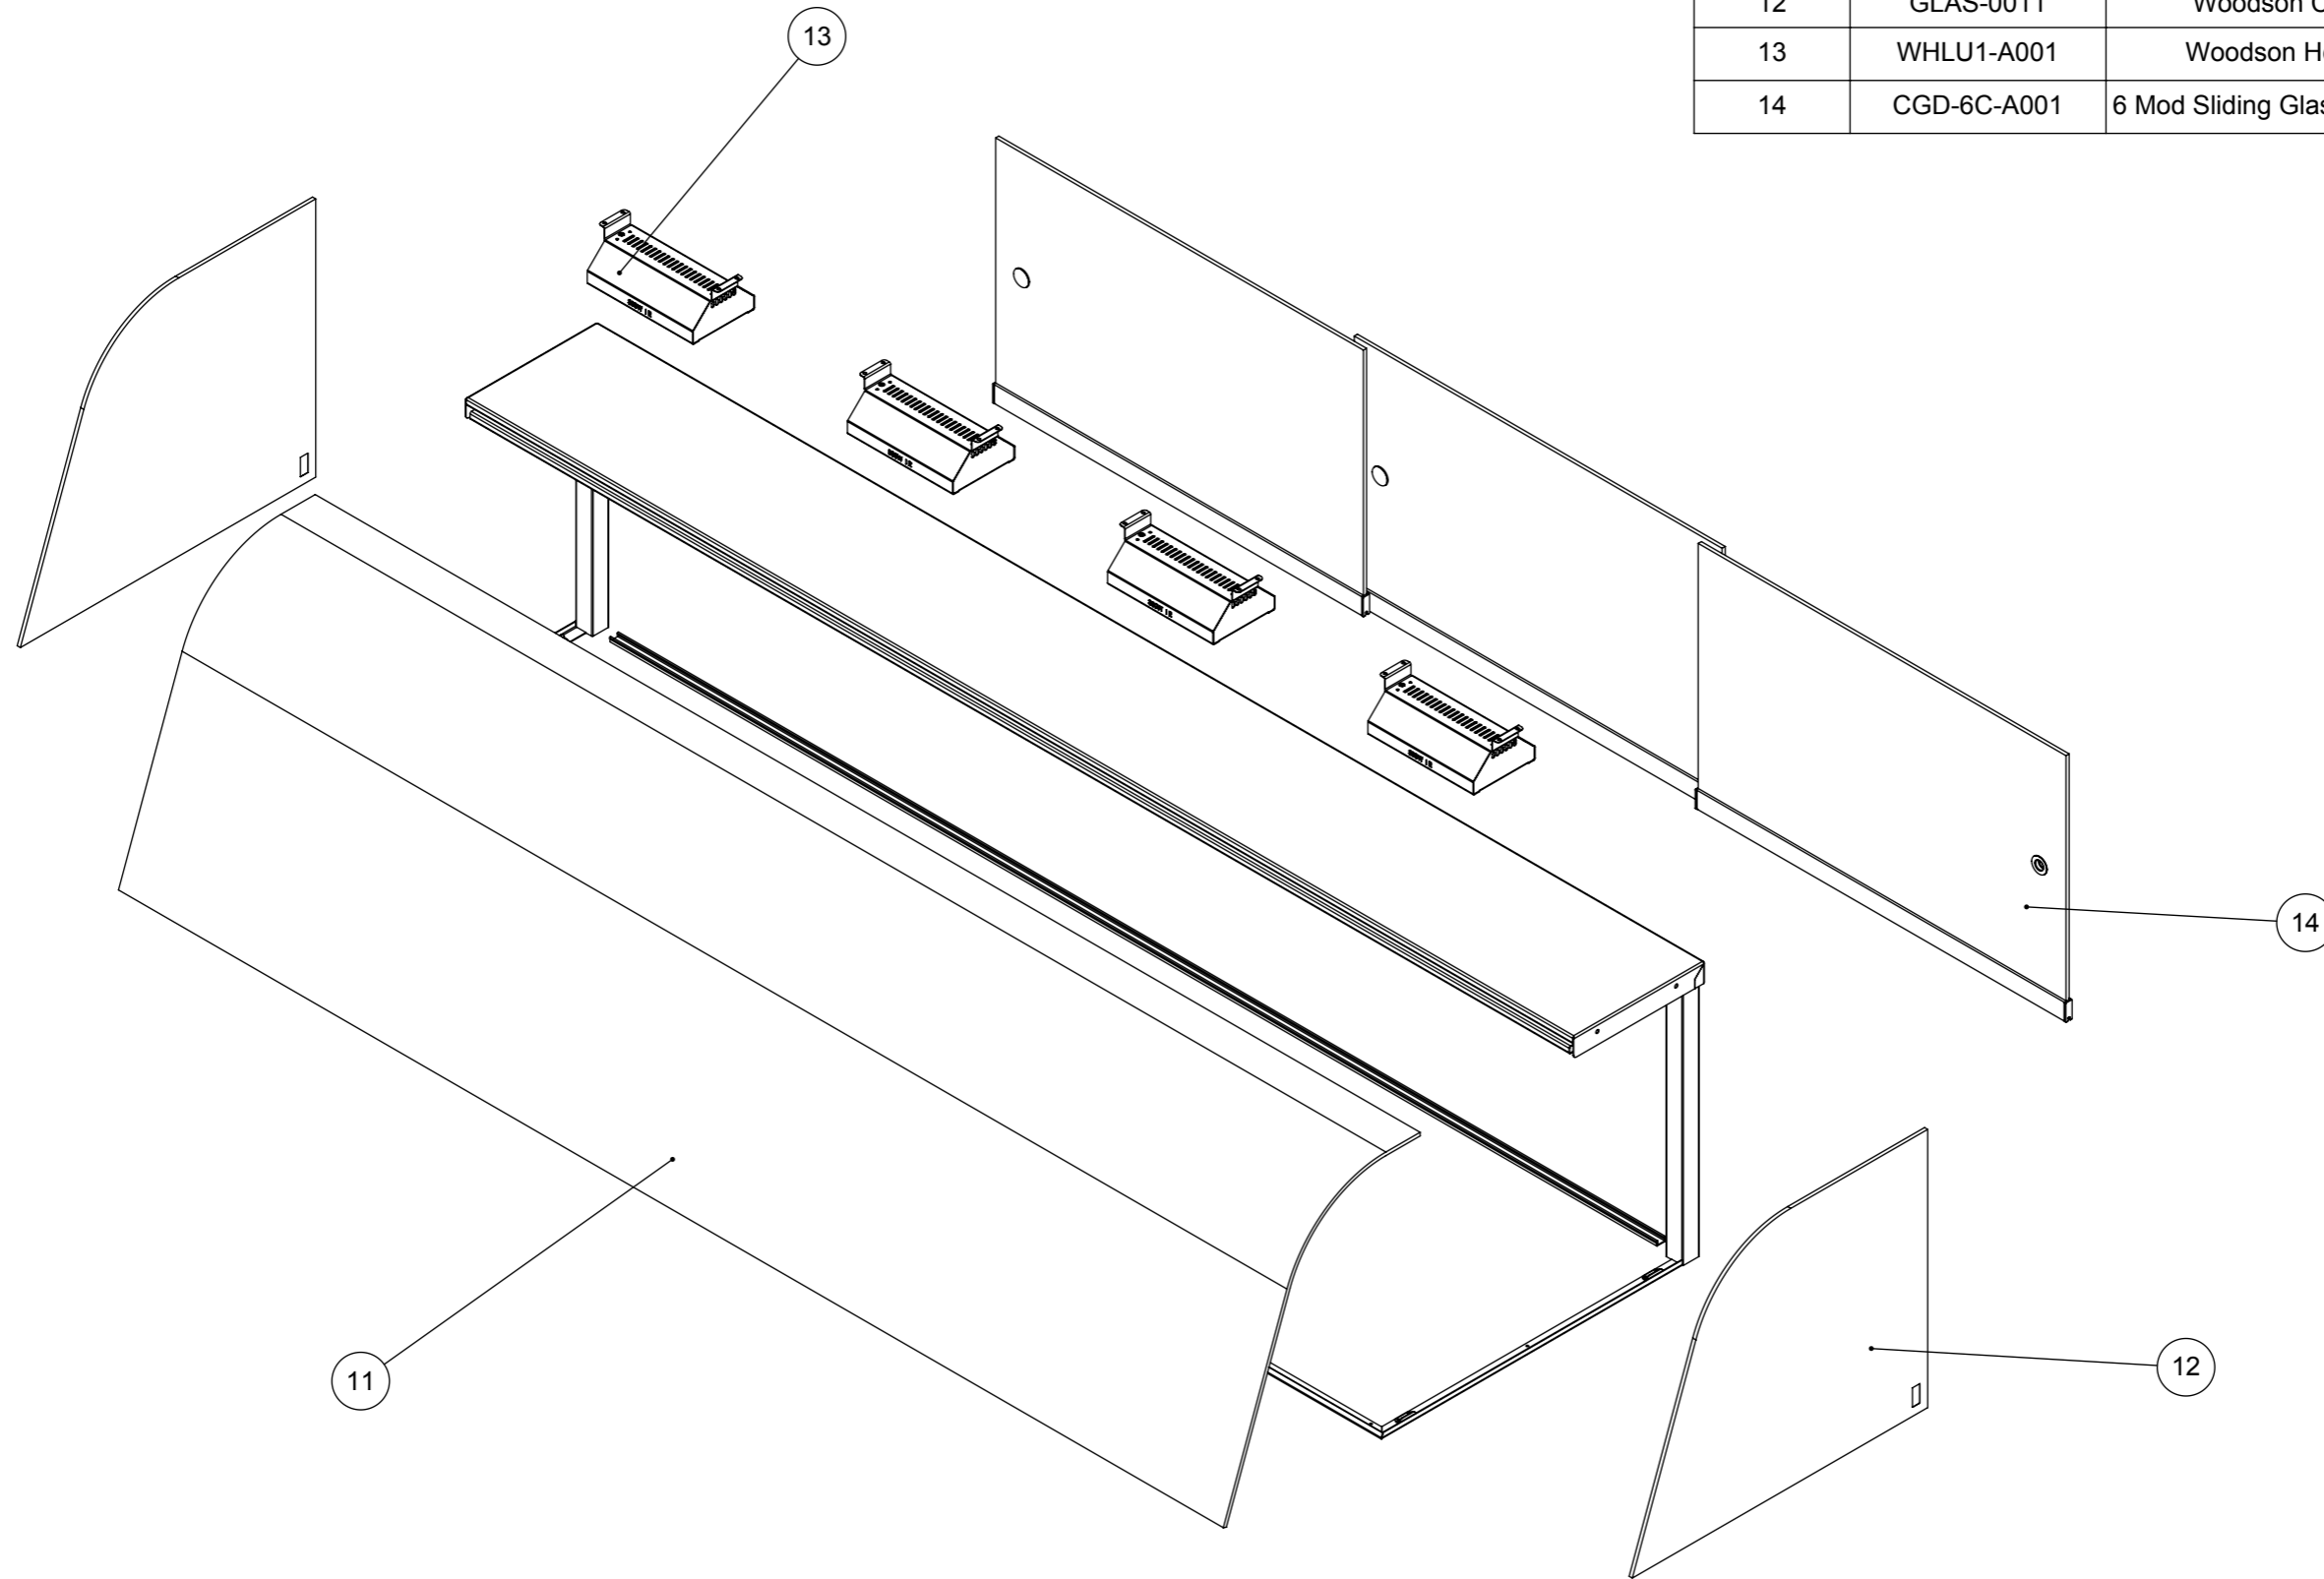

ITEM NO.	PART NUMBER	DESCRIPTION	Spare Parts/QTY.
11	GLAS-0050	Culinaire 6 Bay Curved Glass Front	1
12	GLAS-0011	Woodson Curved Glass End	2
13	WHLU1-A001	Woodson Heat Lamp 300watt	4
14	CGD-6C-A001	6 Mod Sliding Glass Door - Curved Gantry	3

PRODUCT: Culinaire 6 Mod Curved Gantry (Heated)				PART No: CG-6C-A001	
NAME	SIGNATURE	DATE	UNLESS OTHERWISE SPECIFIED: DIMENSIONS ARE IN MILLIMETERS	DESCRIPTION: Spare Parts	
DRAWN M Sheehan		13/07/2006		REVISION	
APPVD			MATERIAL:	DWG No: CG-6CH-D001	
			THICKNESS:	A	
			FINISH:	Sheet 3 of 16	
DO NOT SCALE DRAWING			This drawing remains the property of Tom Stoddart Pty Ltd & cannot be reproduced without prior permission.		A3