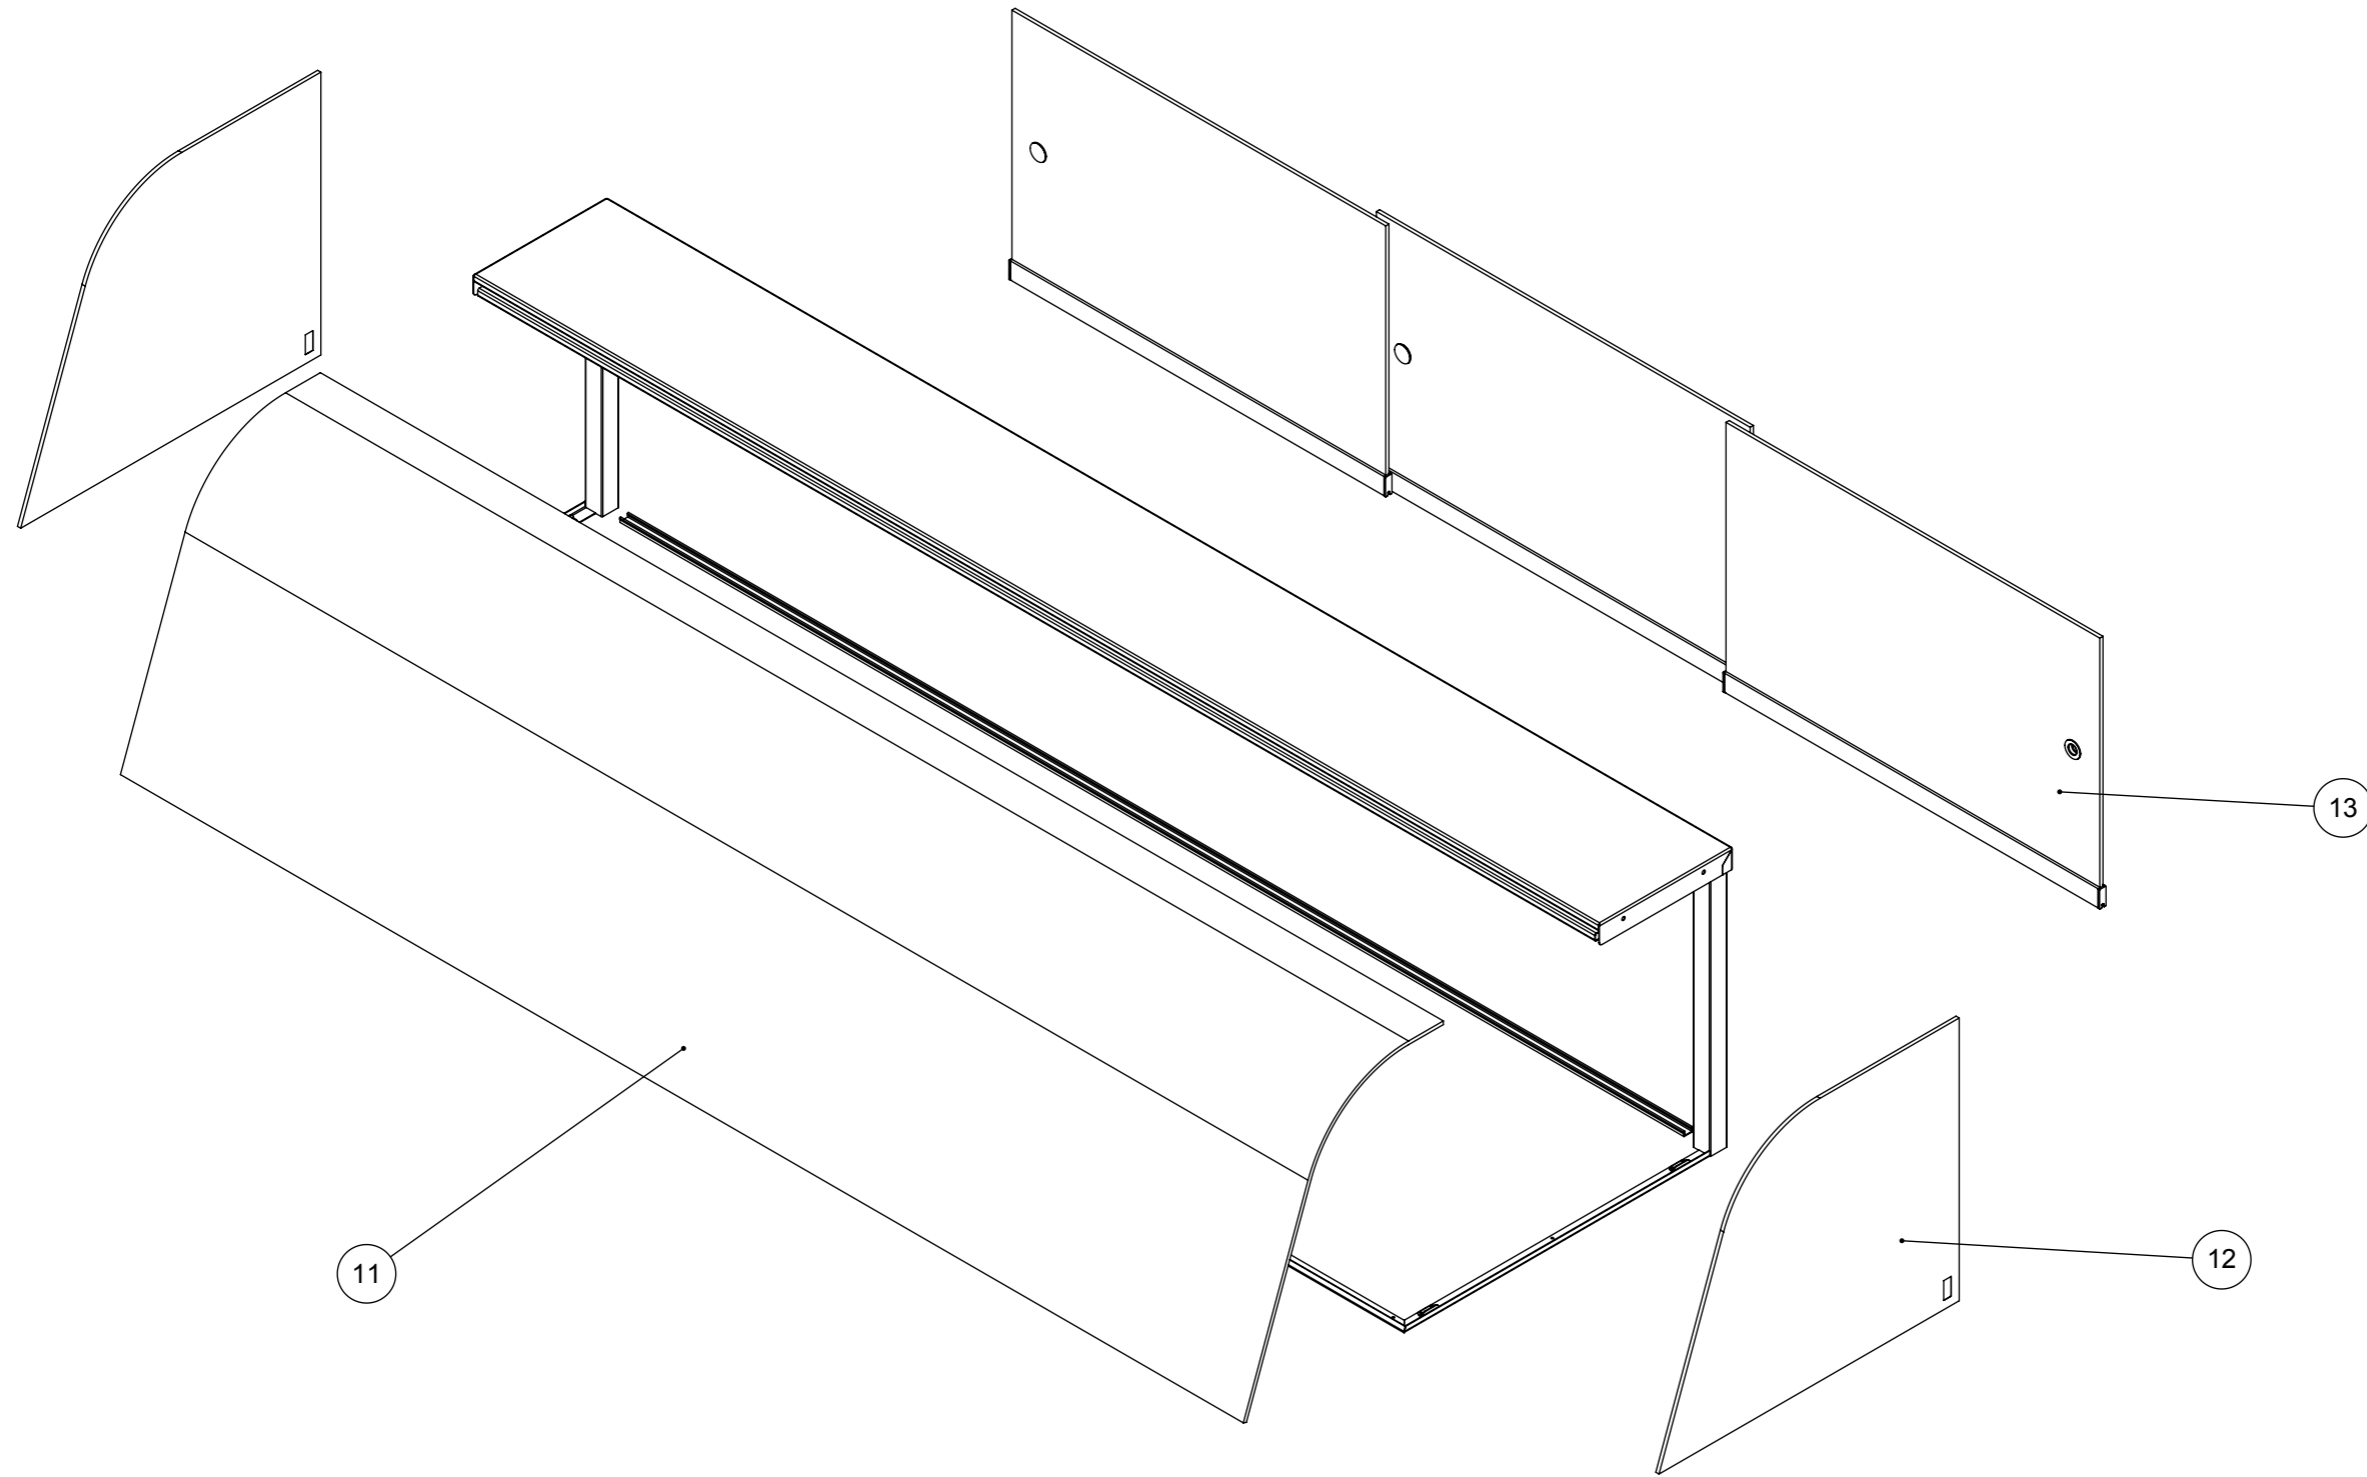

ITEM NO.	PART NUMBER	DESCRIPTION	Spare Parts/QTY.
11	GLAS-0050	Culinaire 6 Bay Curved Glass Front	1
12	GLAS-0011	Woodson Curved Glass End	2
13	CGD-6C-A001	6 Mod Sliding Glass Door - Curved Gantry	3

Press:	Programmed by:	Date:	Punch:	Die:

PRODUCT: Culinaire 6 Mod Curved Gantry (Unheated)				PART No: <b>CG-6C-A001</b>	
NAME	SIGNATURE	DATE	UNLESS OTHERWISE SPECIFIED: DIMENSIONS ARE IN MILLIMETERS	DESCRIPTION: Spare Parts	
DRAWN M Sheehan		13/07/2006		REVISION <b>A</b>	
APPVD			MATERIAL:	DWG No: CG-6C-D001	
			THICKNESS:		
			FINISH:		
DO NOT SCALE DRAWING			This drawing remains the property of Tom Stoddart Pty Ltd & cannot be reproduced without prior permission.		A3
					Sheet 3 of 16