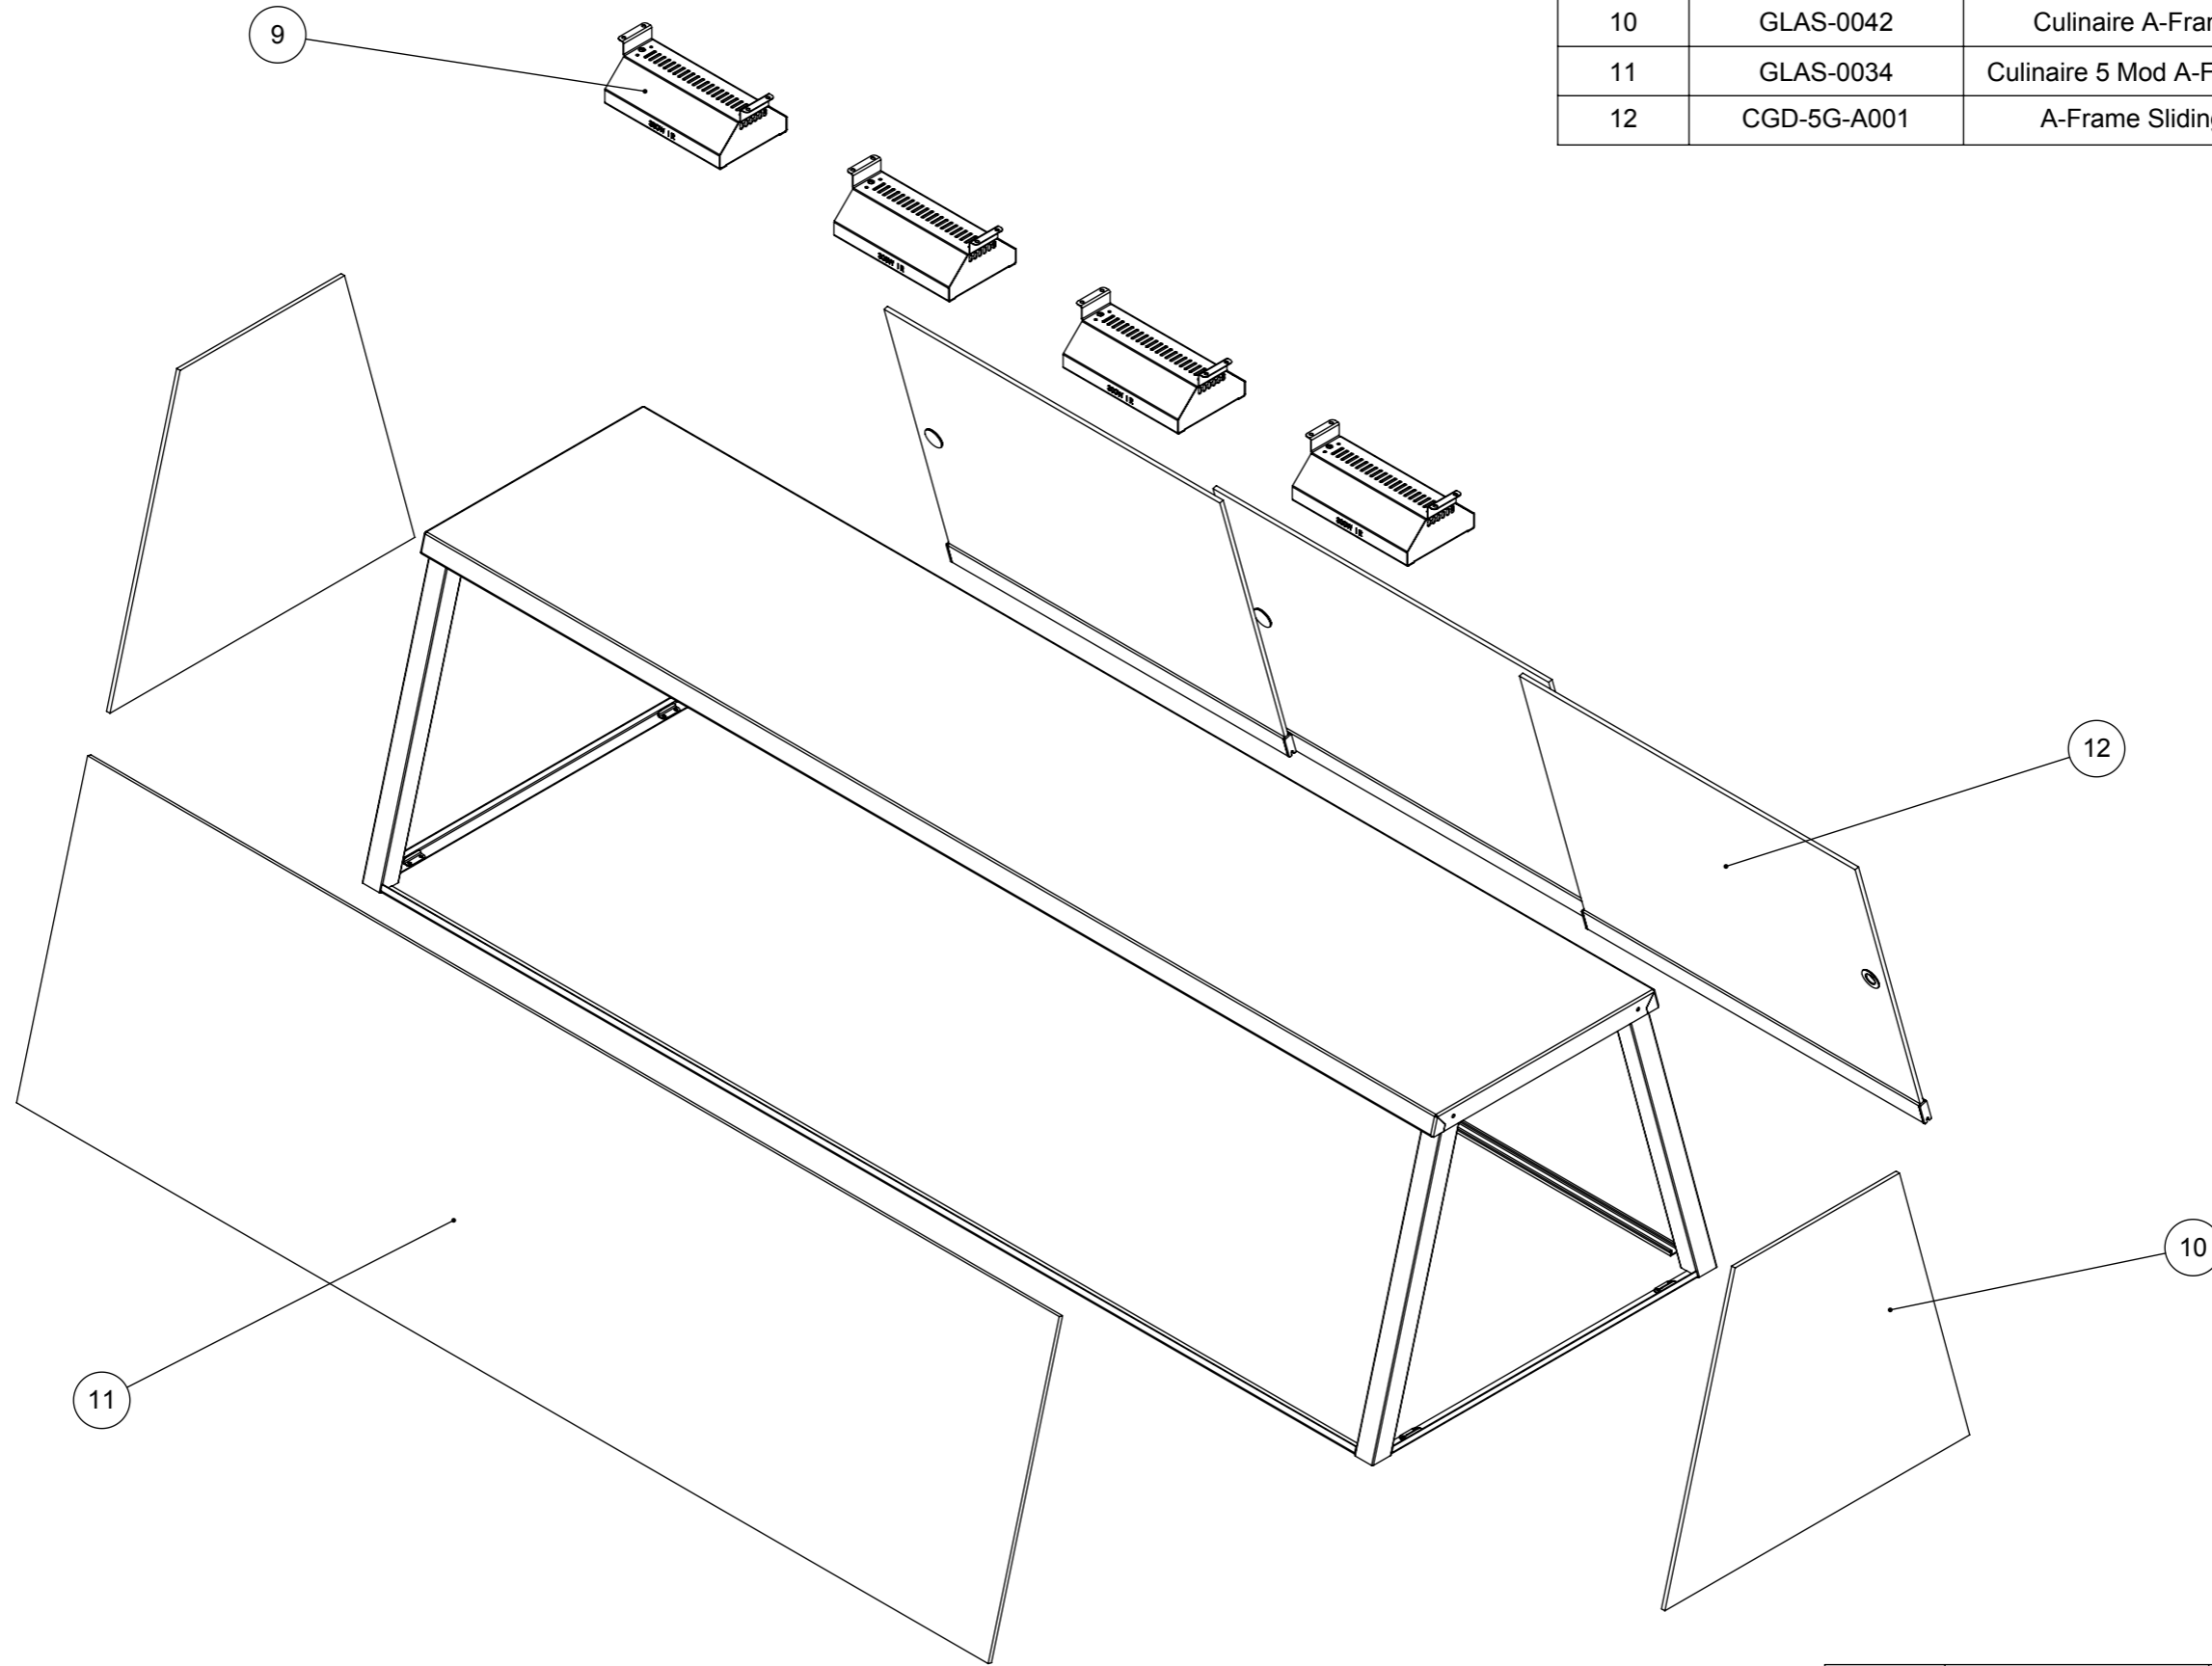

ITEM NO.	PART NUMBER	DESCRIPTION	Spare Parts/QTY.
9	WHLU1-A001	Woodson Heat Lamp 300watt	4
10	GLAS-0042	Culinaire A-Frame End Glass	2
11	GLAS-0034	Culinaire 5 Mod A-Frame Front Glass	1
12	CGD-5G-A001	A-Frame Sliding Glass Door	3

PRODUCT: Culinaire 5 Mod A-Frame Gantry (Heated)		PART No: CG-5G-A001	
NAME	SIGNATURE	DATE	UNLESS OTHERWISE SPECIFIED: DIMENSIONS ARE IN MILLIMETERS
DRAWN N Wooler		10/03/2006	
APPVD			MATERIAL: 1.2 304 s/s
			THICKNESS: FINISH: No 4
DO NOT SCALE DRAWING		This drawing remains the property of Tom Stoddart Pty Ltd & cannot be reproduced without prior permission.	
		A3	Sheet 3 of 17
DESCRIPTION: Spare Parts		REVISION A	
DWG No: CG-5GH-D001			