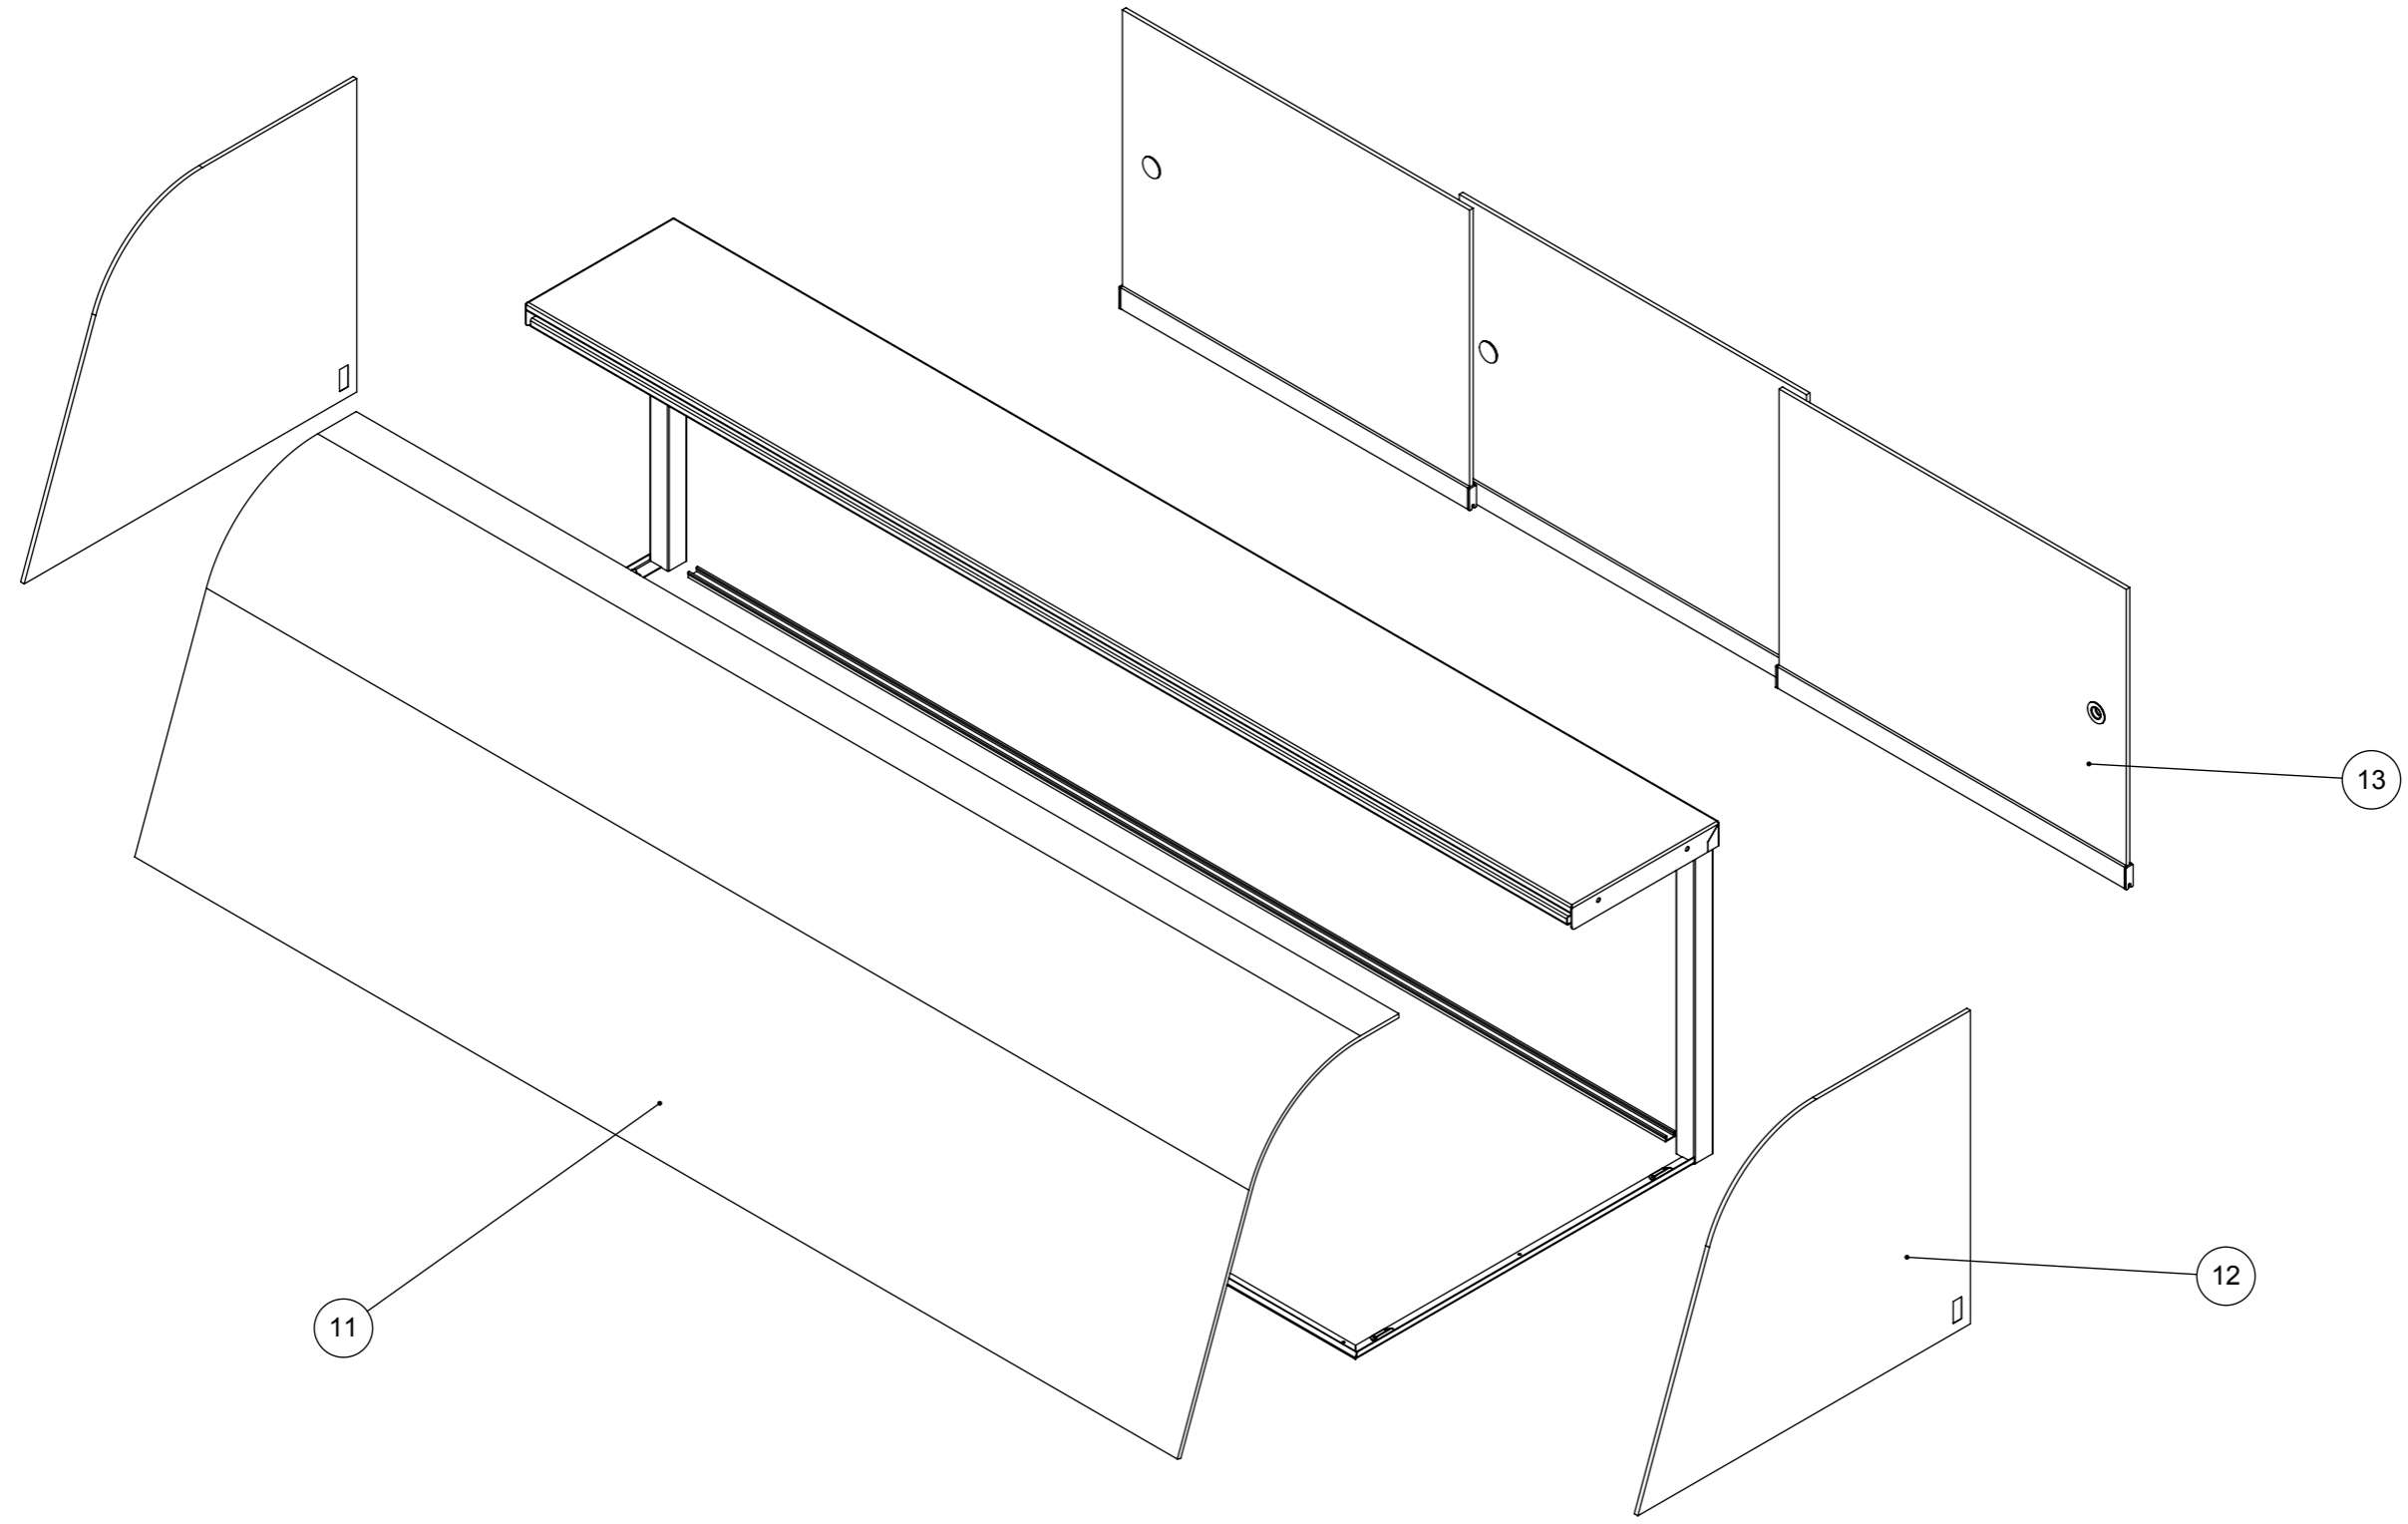

ITEM NO.	PART NUMBER	DESCRIPTION	Spare Parts/QTY.
11	GLAS-0049	Culinaire 5 Bay Curved Glass Front	1
12	GLAS-0011	Woodson Curved Glass End	2
13	CGD-5C-A001	5 Mod Sliding Glass Door - Curved Gantry	3

Press:	Programmed by:	Date:	Punch:	Die:

PRODUCT: Culinaire 5 Mod Curved Gantry (Unheated)				PART No: CG-5C-A001	
NAME	SIGNATURE	DATE	UNLESS OTHERWISE SPECIFIED: DIMENSIONS ARE IN MILLIMETERS	DESCRIPTION: Spare Parts	
DRAWN M Sheehan		13/07/2006		REVISION	
APPVD			MATERIAL:	DWG No: CG-5C-D001	
			THICKNESS:	A	
			FINISH:	Sheet 3 of 16	
DO NOT SCALE DRAWING			This drawing remains the property of Tom Stoddart Pty Ltd & cannot be reproduced without prior permission.		A3