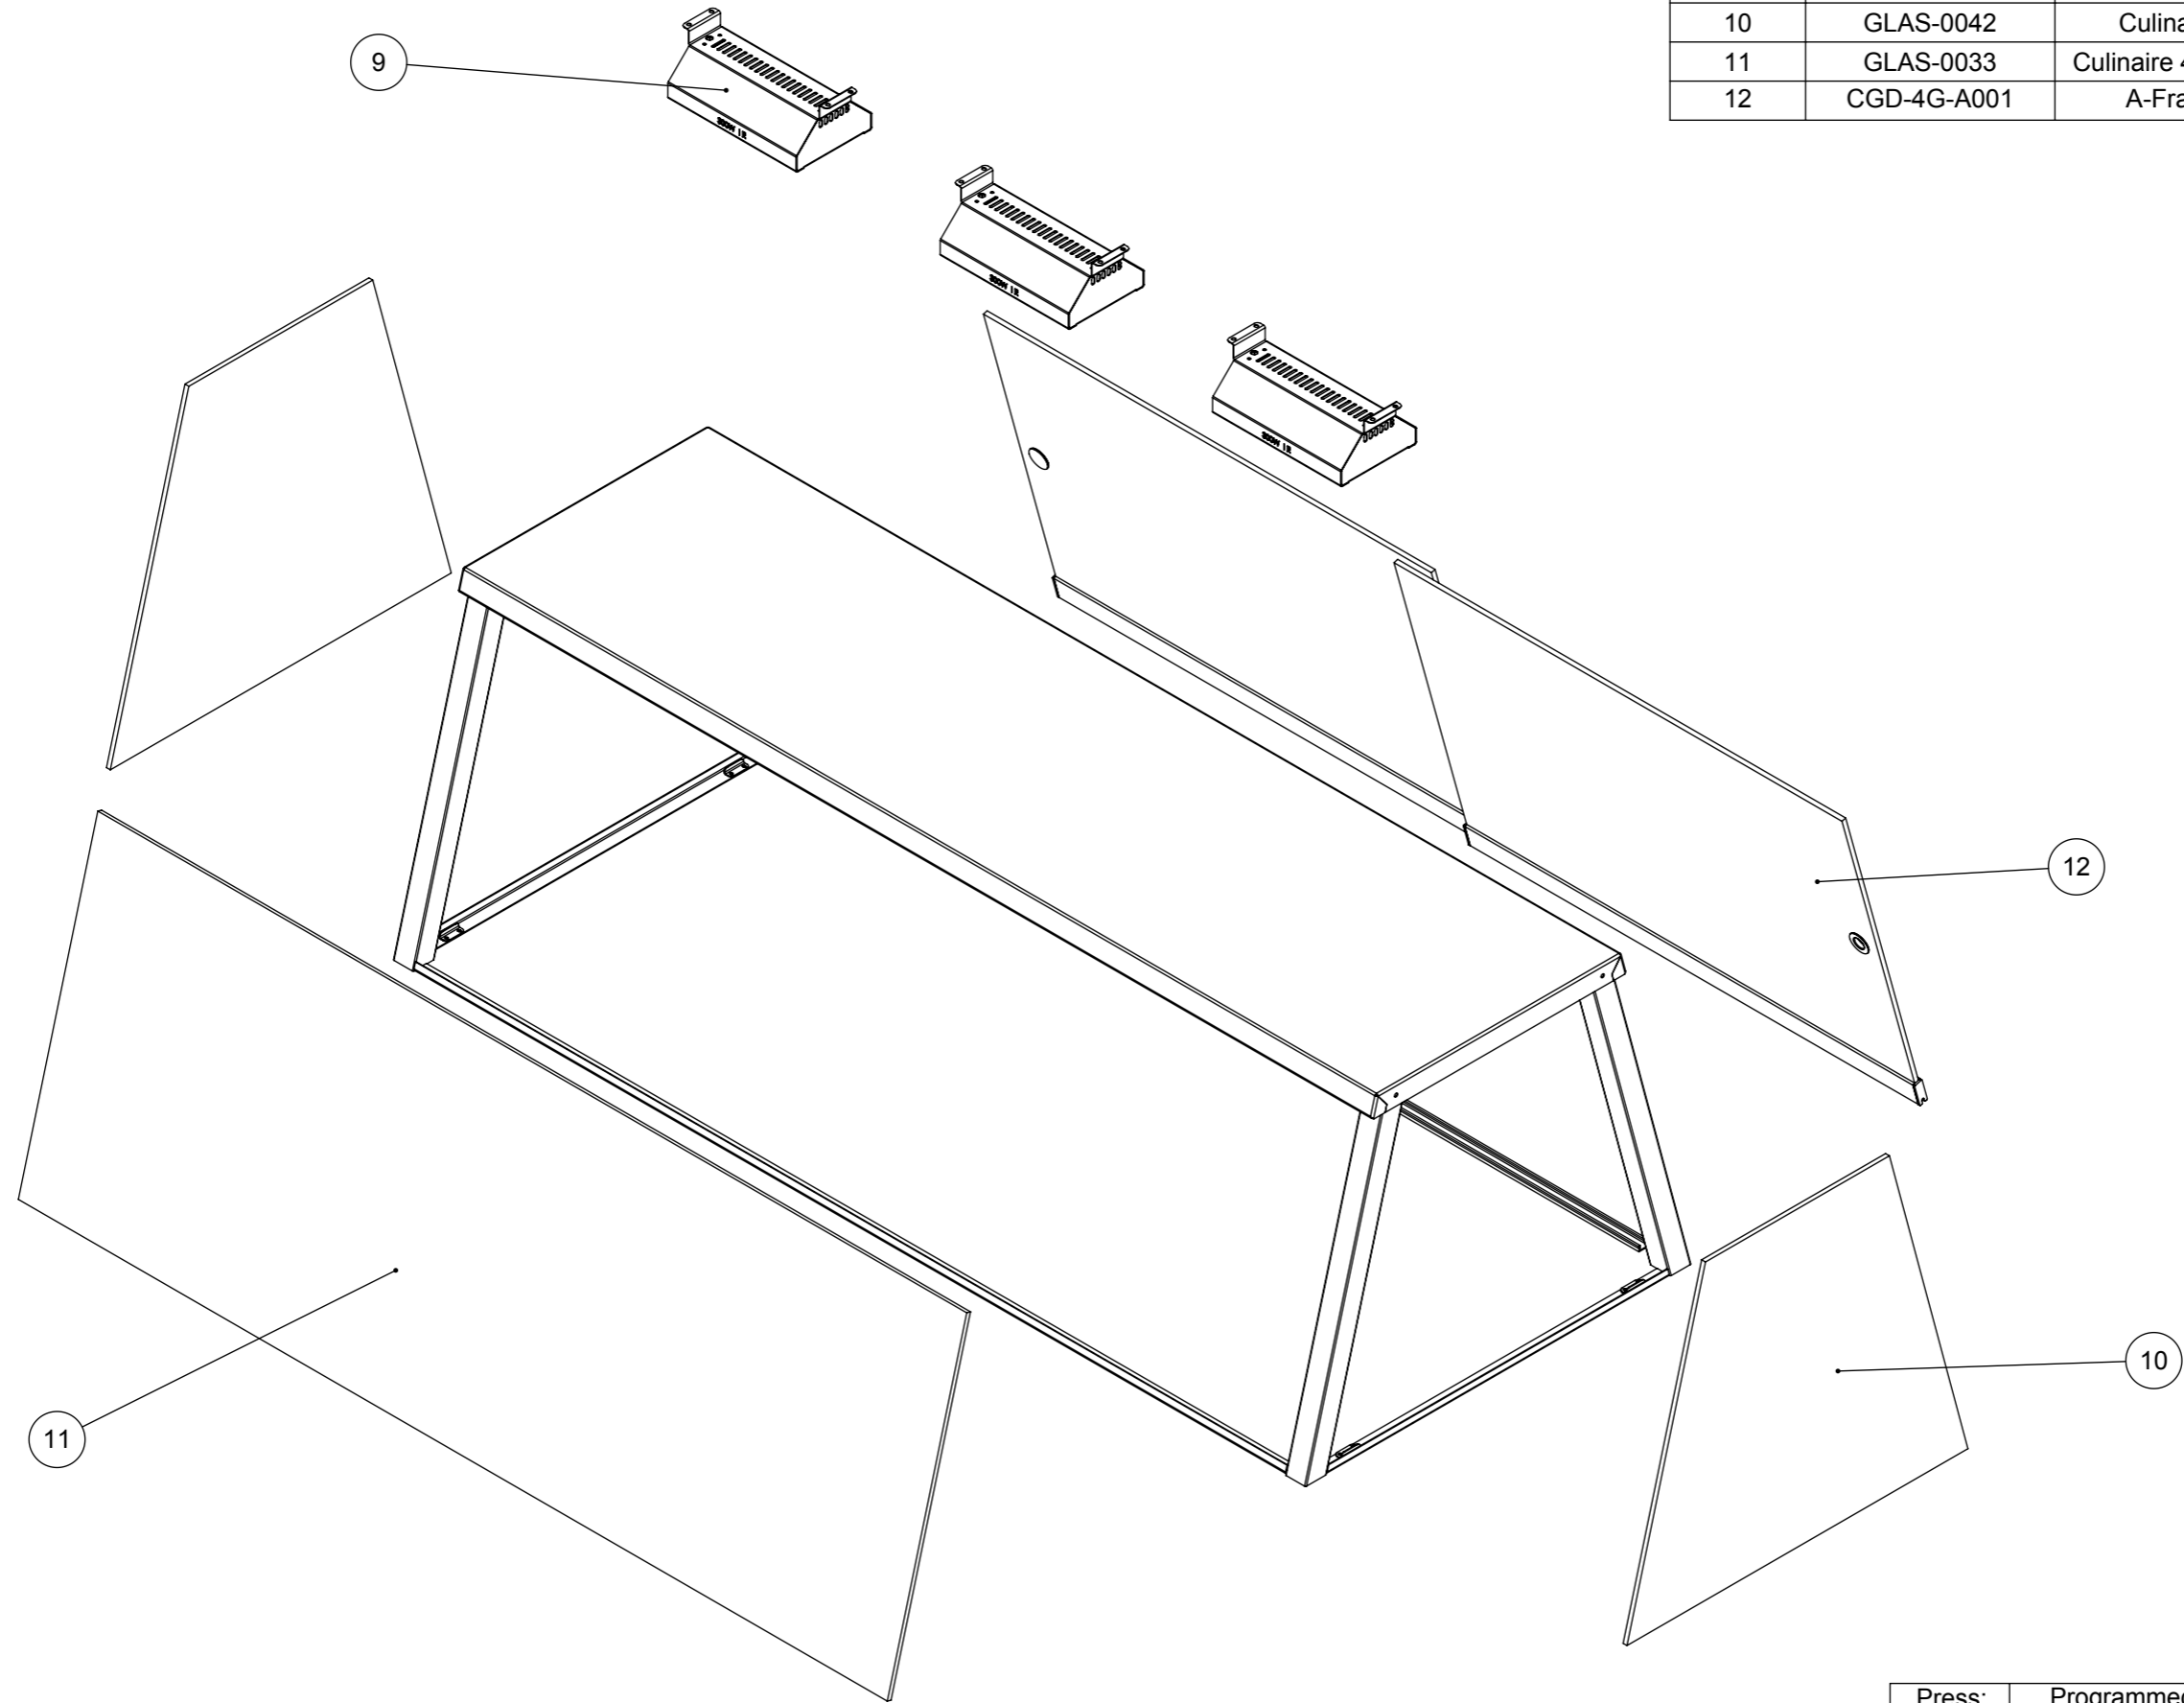

ITEM NO.	PART NUMBER	DESCRIPTION	Spare Parts/QTY.
9	WHLU1-A001	Woodson Heat Lamp 300watt	3
10	GLAS-0042	Culinaire A-Frame End Glass	2
11	GLAS-0033	Culinaire 4 Mod A-Frame Front Glass	1
12	CGD-4G-A001	A-Frame Sliding Glass Door	2

PRODUCT: Culinaire 4 Mod A-Frame Gantry (Heated)				PART No: <b>CG-4G-A001</b>	
NAME	SIGNATURE	DATE	UNLESS OTHERWISE SPECIFIED: DIMENSIONS ARE IN MILLIMETERS	DESCRIPTION: Spare Parts	
DRAWN N Wooler		10/03/2006			
APPVD			MATERIAL: 1.2 304 s/s	REVISION	
			THICKNESS: FINISH: No 4	A	
DO NOT SCALE DRAWING			This drawing remains the property of Tom Stoddart Pty Ltd & cannot be reproduced without prior permission.		DWG No: CG-4GH-D001
			A3	Sheet 3 of 17	