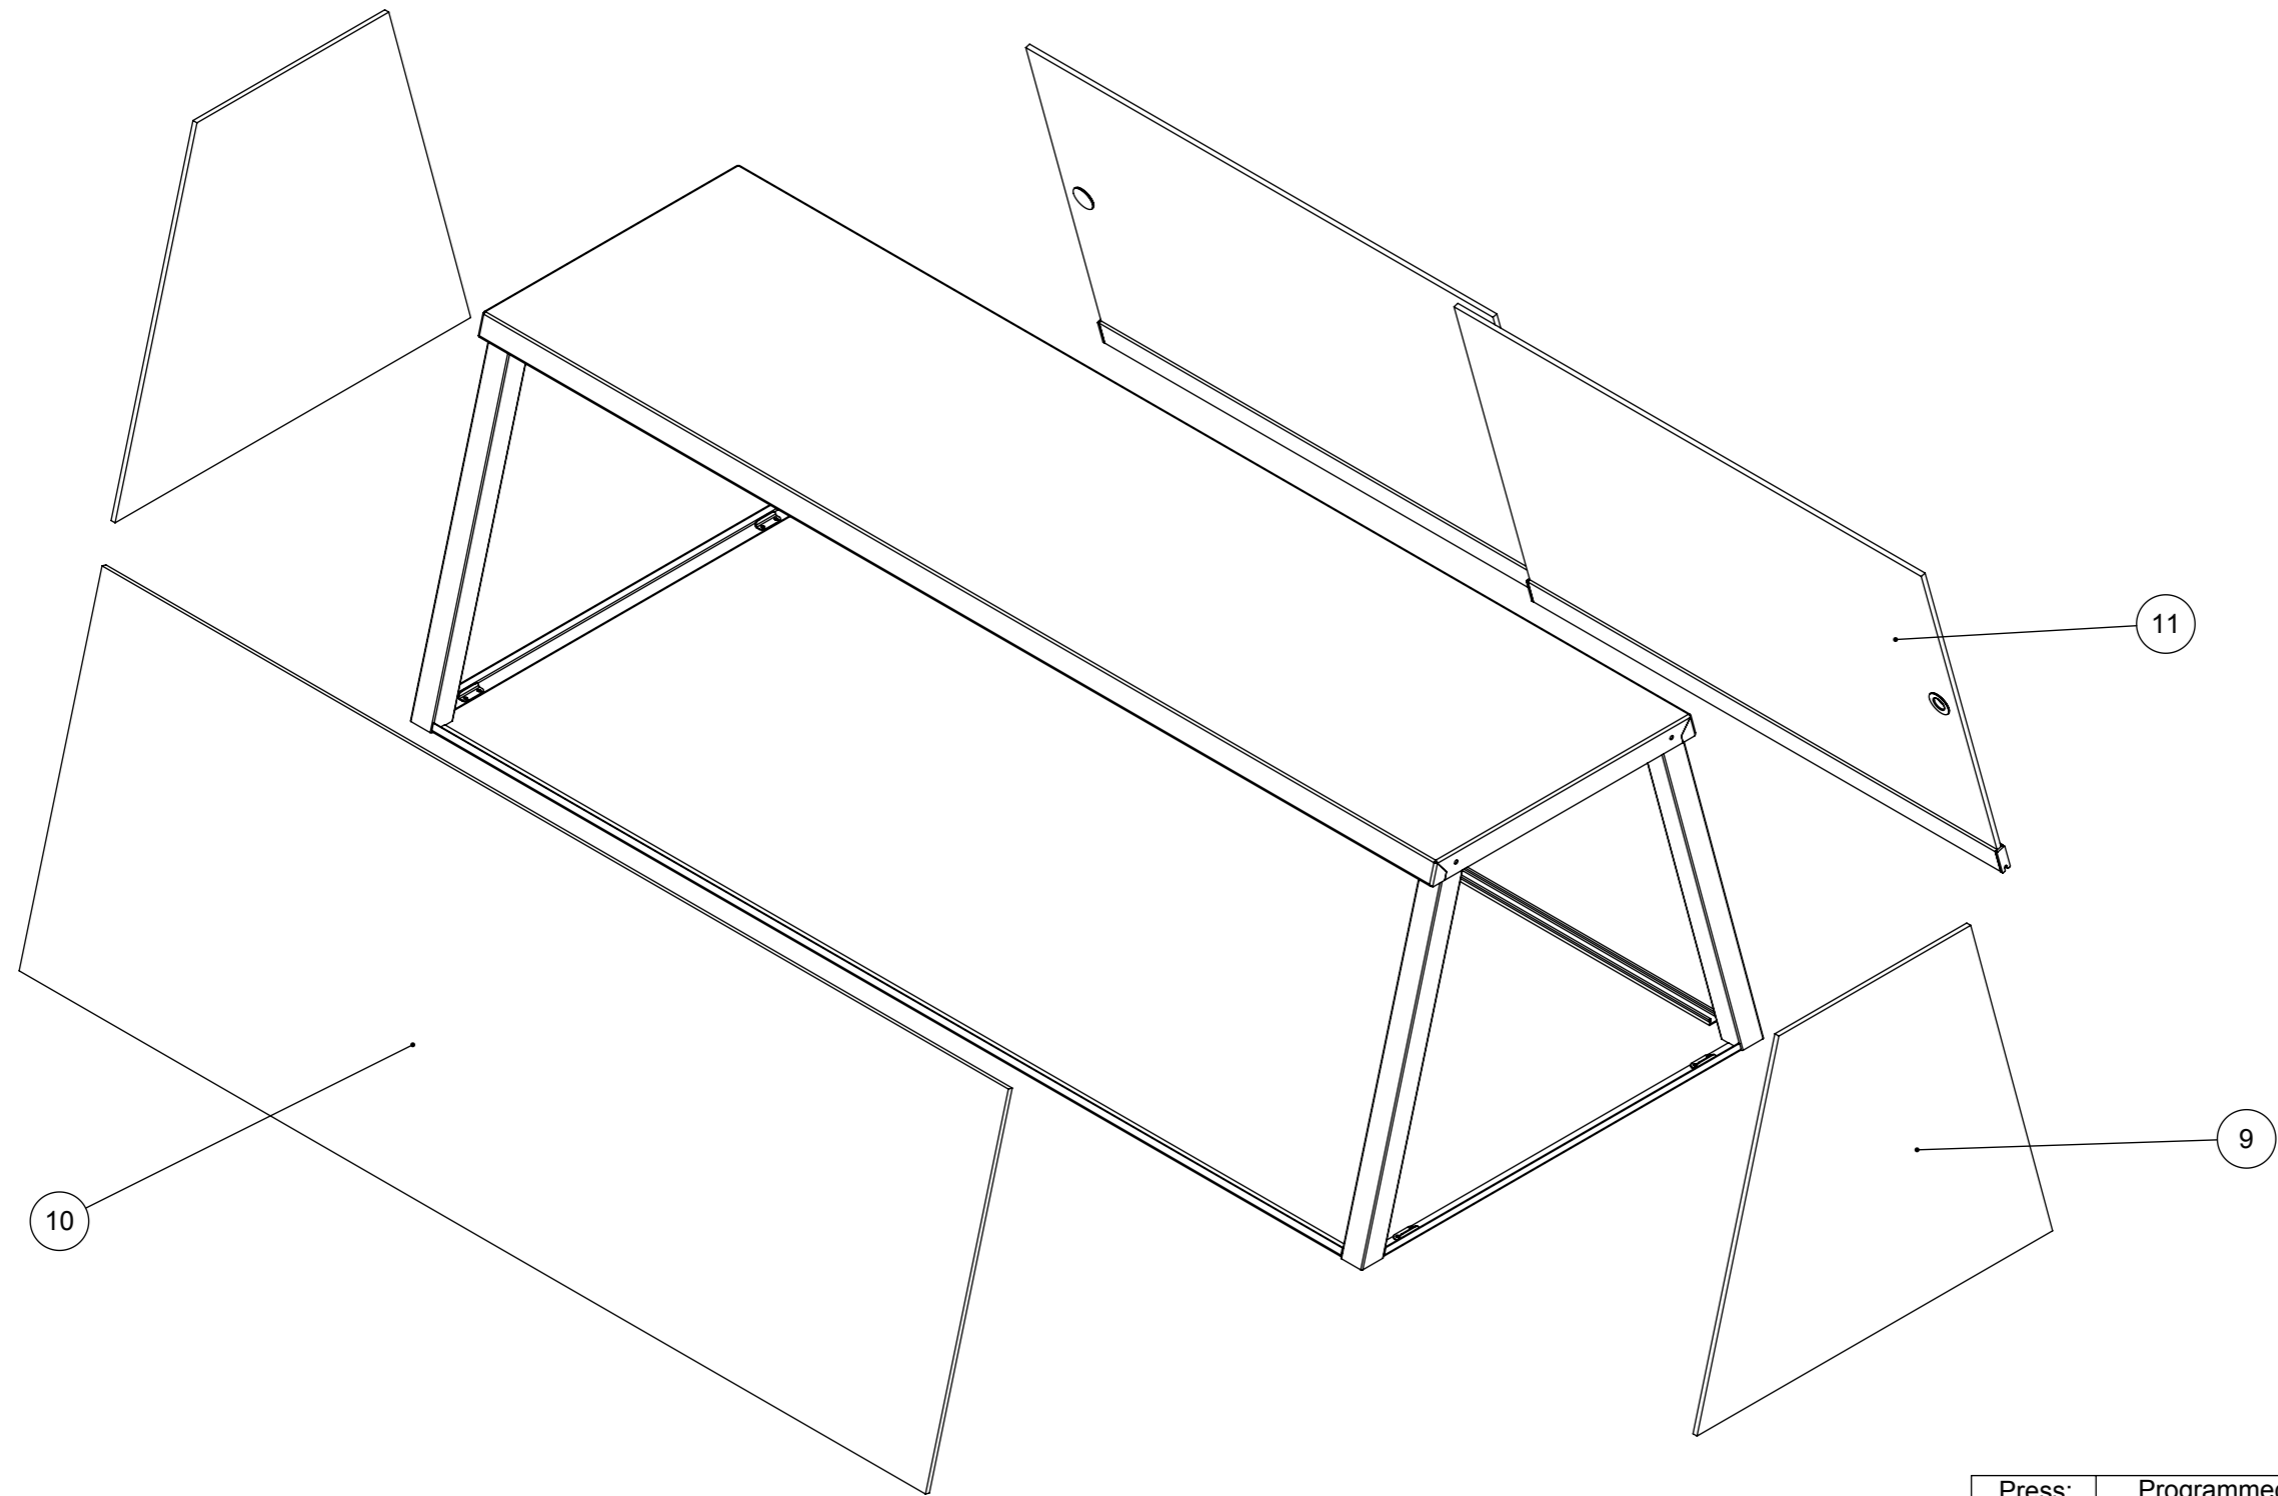

ITEM NO.	PART NUMBER	DESCRIPTION	Spare Parts/QTY.
9	GLAS-0042	Culinaire A-Frame End Glass	2
10	GLAS-0033	Culinaire 4 Mod A-Frame Front Glass	1
11	CGD-4G-A001	A-Frame Sliding Glass Door	2

Press:	Programmed by:	Date:	Punch:	Die:

PRODUCT: Culinaire 4 Mod A-Frame Gantry (Unheated)				PART No: CG-4G-A001	
NAME	SIGNATURE	DATE	UNLESS OTHERWISE SPECIFIED: DIMENSIONS ARE IN MILLIMETERS	DESCRIPTION: Spare Parts	
DRAWN	N Wooler	10/03/2006		REVISION	
APPVD			MATERIAL: 1.2 304 s/s	DWG No: CG-4G-D001	
			THICKNESS: FINISH: No 4	A	
DO NOT SCALE DRAWING			This drawing remains the property of Tom Stoddart Pty Ltd & cannot be reproduced without prior permission.		Sheet 3 of 17