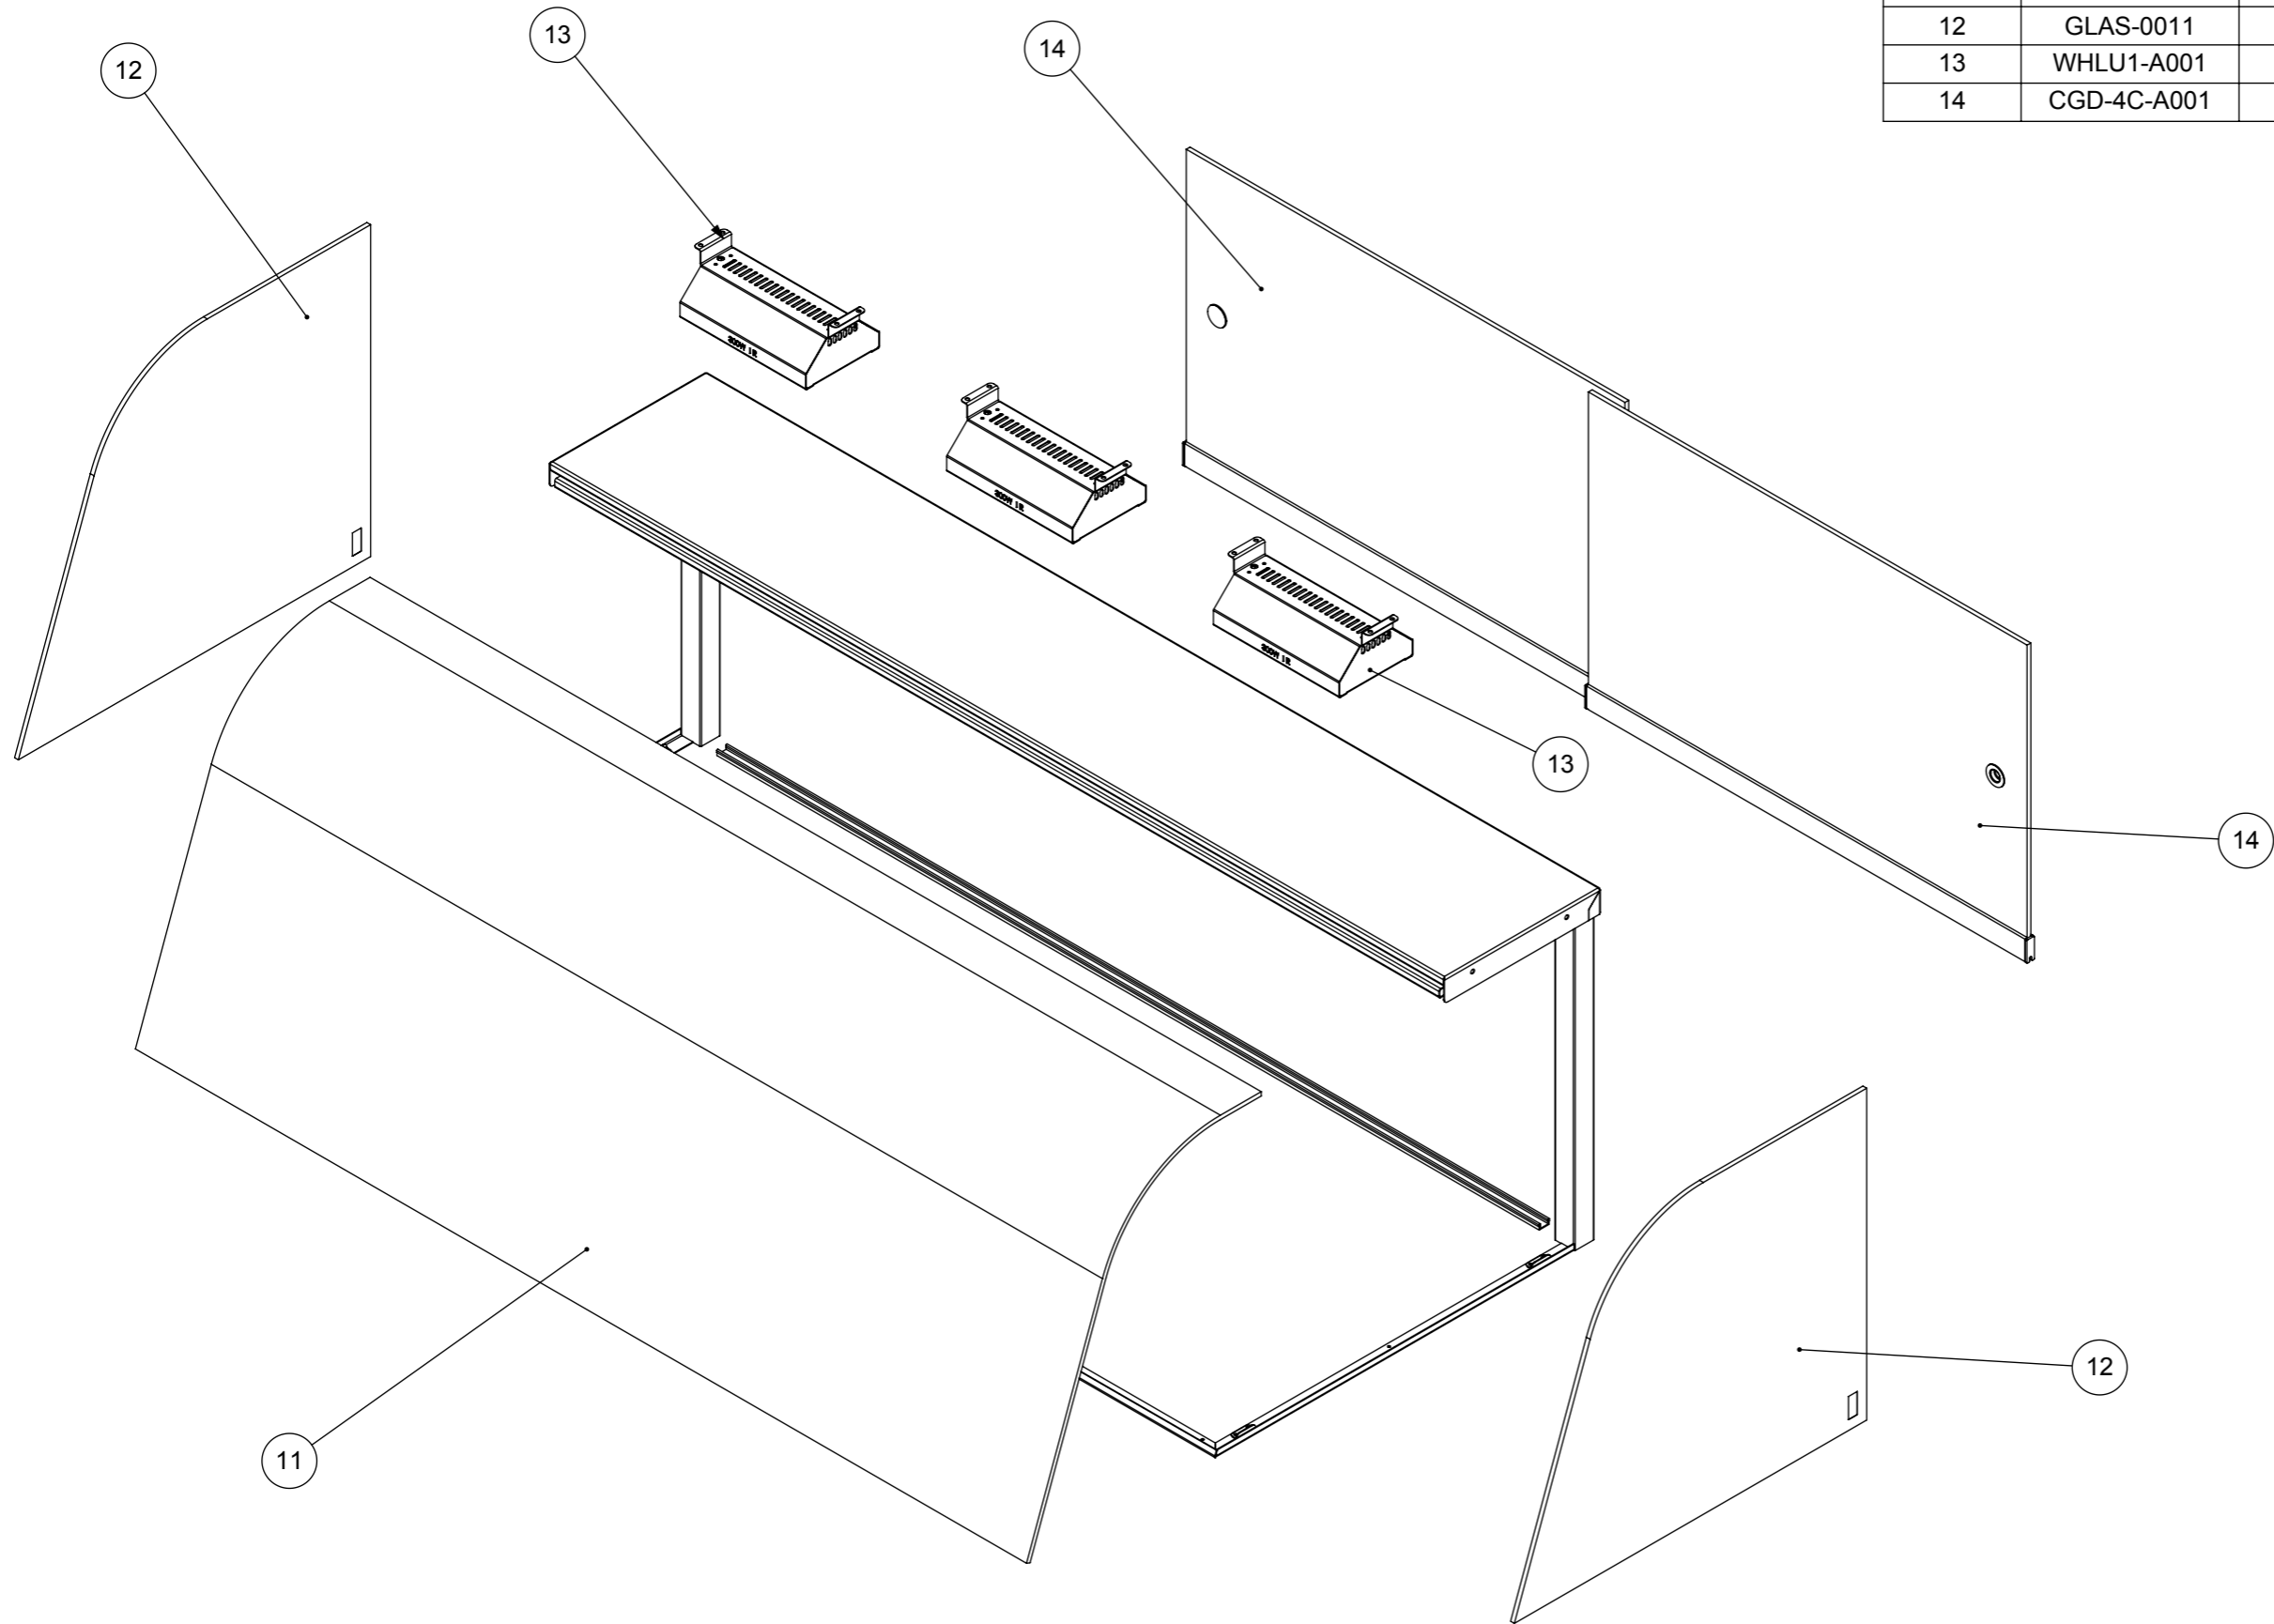

ITEM NO.	PART NUMBER	DESCRIPTION	Spare Parts/QTY.
11	GLAS-0048	Culinaire 4 Bay Curved Glass Front	1
12	GLAS-0011	Woodson Curved Glass End	2
13	WHLU1-A001	Woodson Heat Lamp 300watt	3
14	CGD-4C-A001	A-Frame Sliding Glass Door	2

PRODUCT: Culinaire 4 Mod Curved Gantry (Heated)				PART No: CG-4C-A001	
NAME	SIGNATURE	DATE	UNLESS OTHERWISE SPECIFIED: DIMENSIONS ARE IN MILLIMETERS	DESCRIPTION: Spare Parts	
DRAWN M Sheehan		13/07/2006			
APPVD			MATERIAL:	REVISION	
			THICKNESS:	A	
			FINISH:	DWG No: CG-4CH-D001	
DO NOT SCALE DRAWING			This drawing remains the property of Tom Stoddart Pty Ltd & cannot be reproduced without prior permission.		Sheet 3 of 16