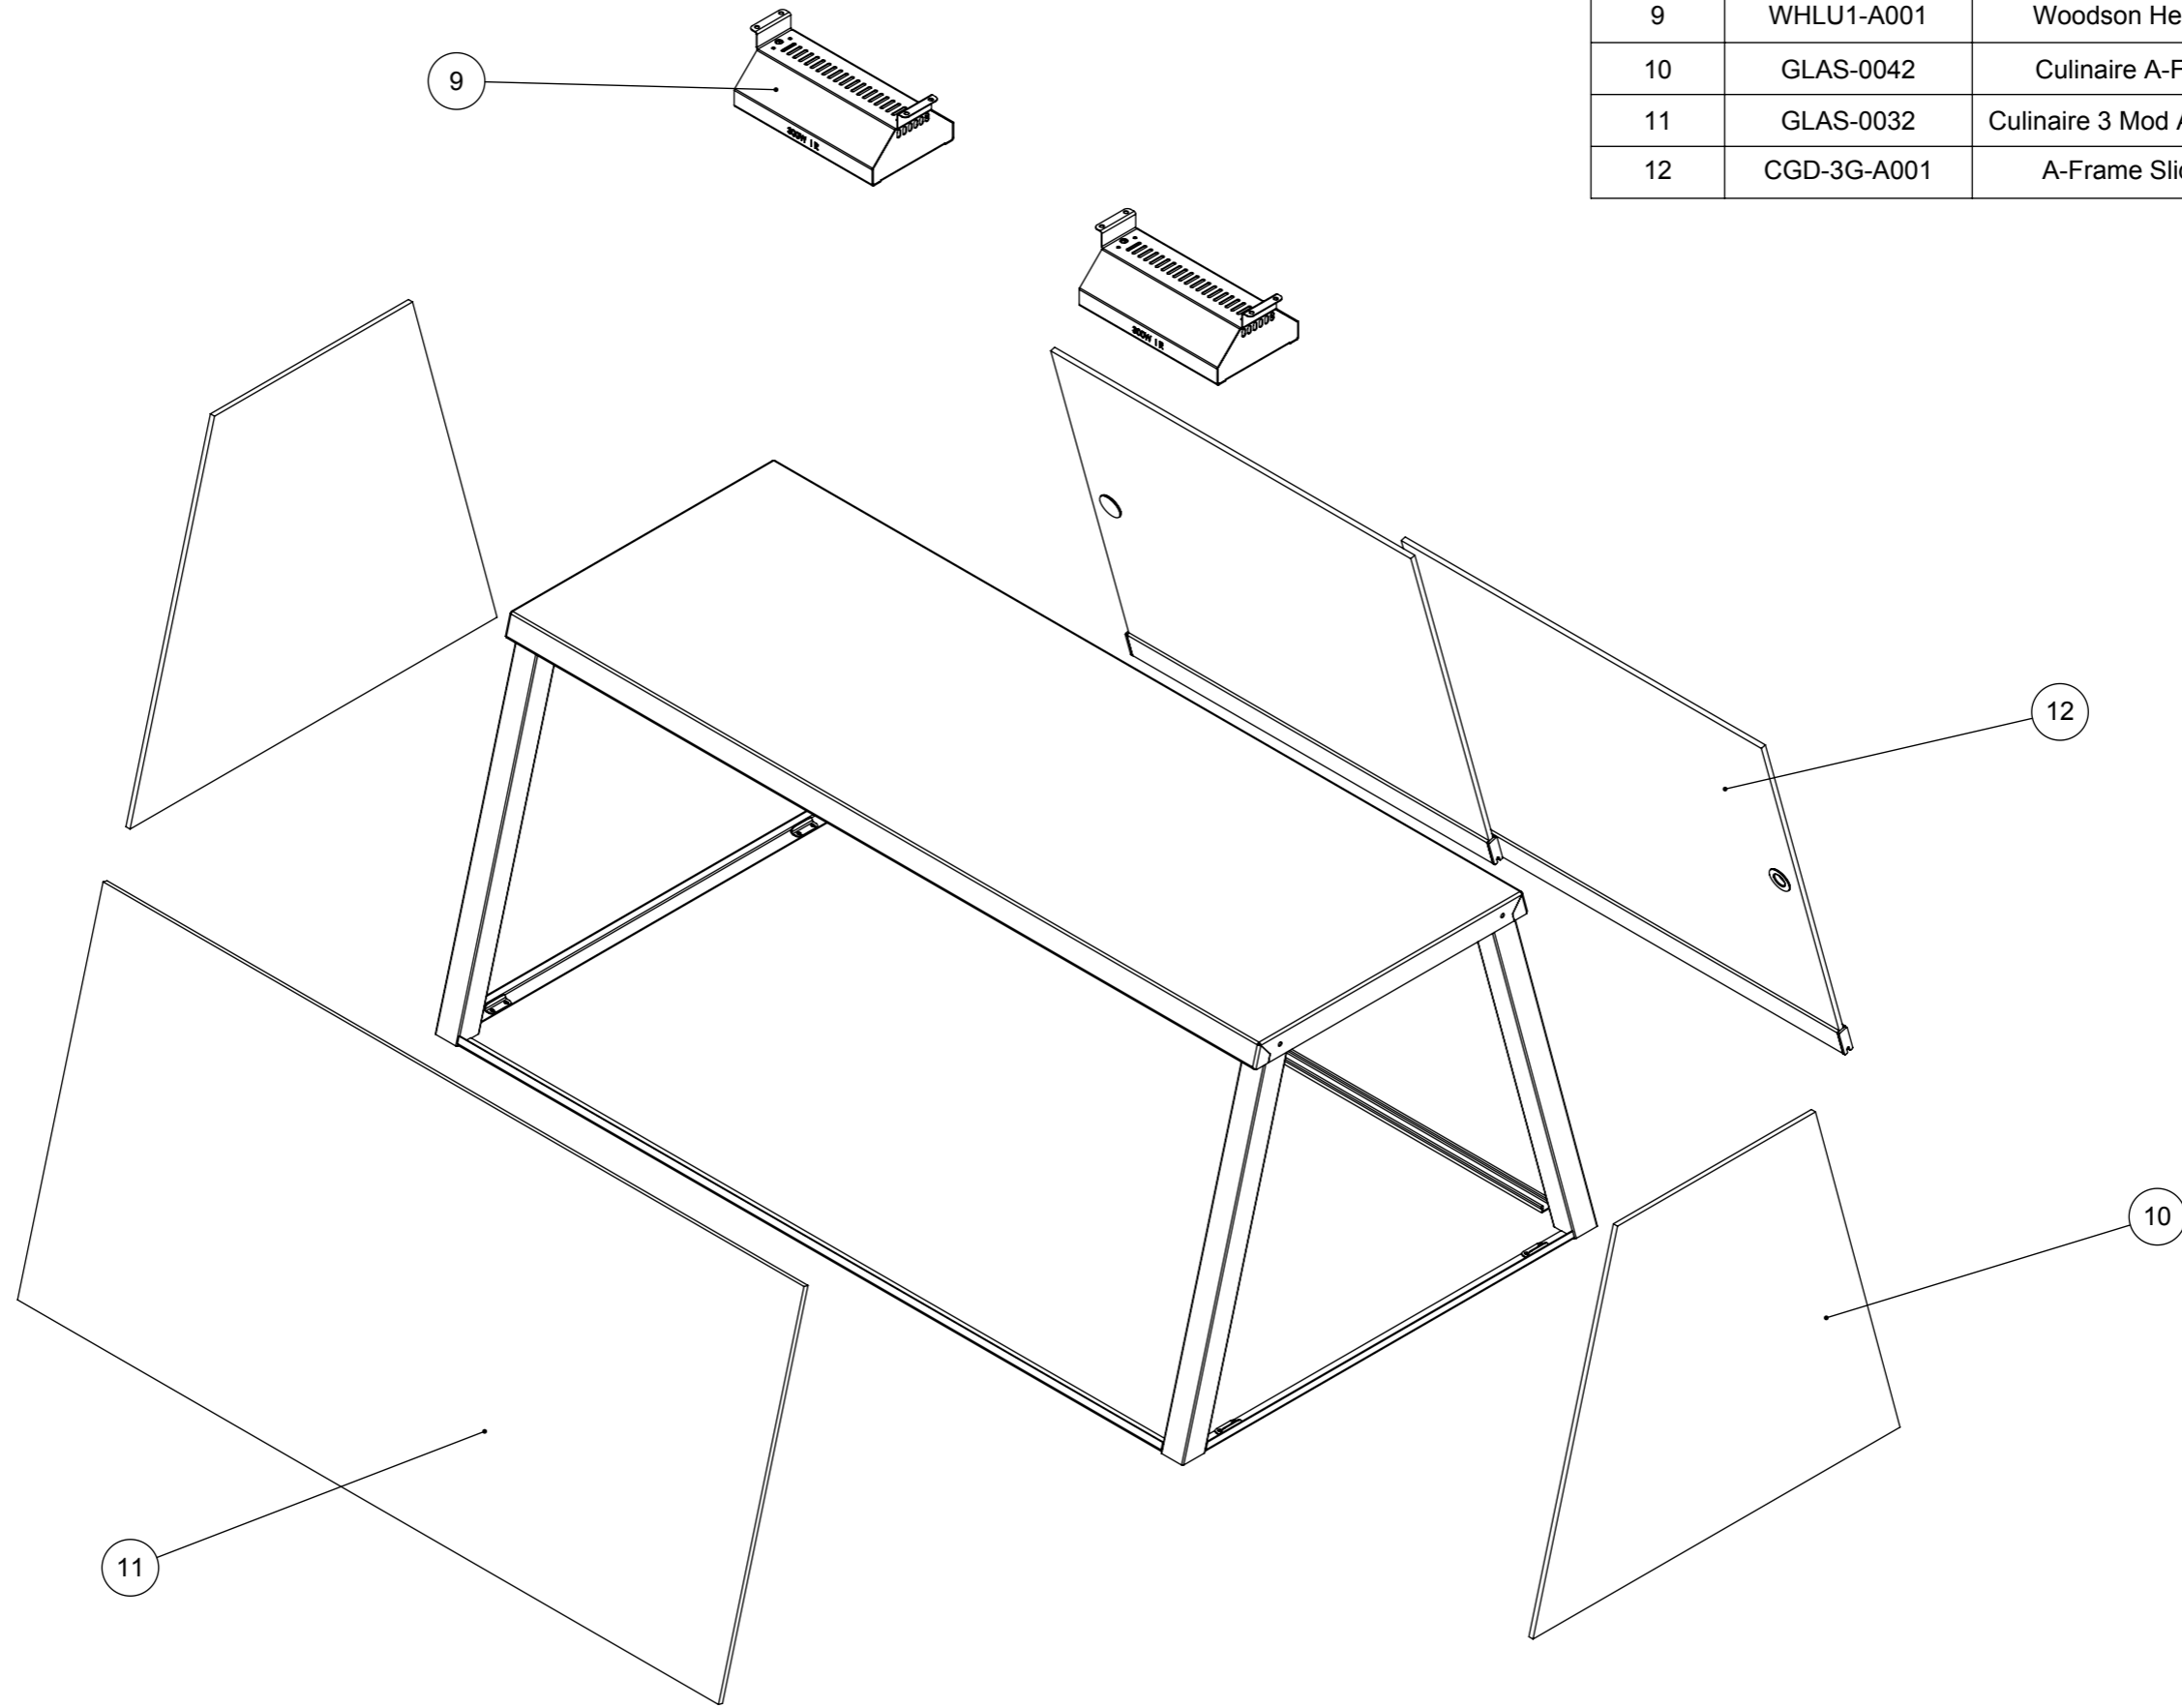

ITEM NO.	PART NUMBER	DESCRIPTION	Spare Parts/QTY.
9	WHLU1-A001	Woodson Heat Lamp 300watt	2
10	GLAS-0042	Culinaire A-Frame End Glass	2
11	GLAS-0032	Culinaire 3 Mod A-Frame Front Glass	1
12	CGD-3G-A001	A-Frame Sliding Glass Door	2

PRODUCT: Culinaire 3 Mod A-Frame Gantry (Heated)				PART No: CG-3G-A001	
NAME	SIGNATURE	DATE	UNLESS OTHERWISE SPECIFIED: DIMENSIONS ARE IN MILLIMETERS	DESCRIPTION: Spare Parts	
DRAWN N Wooler		10/03/2006			
APPVD			MATERIAL: 1.2 304 s/s	REVISION	
			THICKNESS: FINISH: No 4	DWG No: CG-3GH-D001	A
DO NOT SCALE DRAWING			This drawing remains the property of Tom Stoddart Pty Ltd & cannot be reproduced without prior permission.		A3
					Sheet 3 of 17