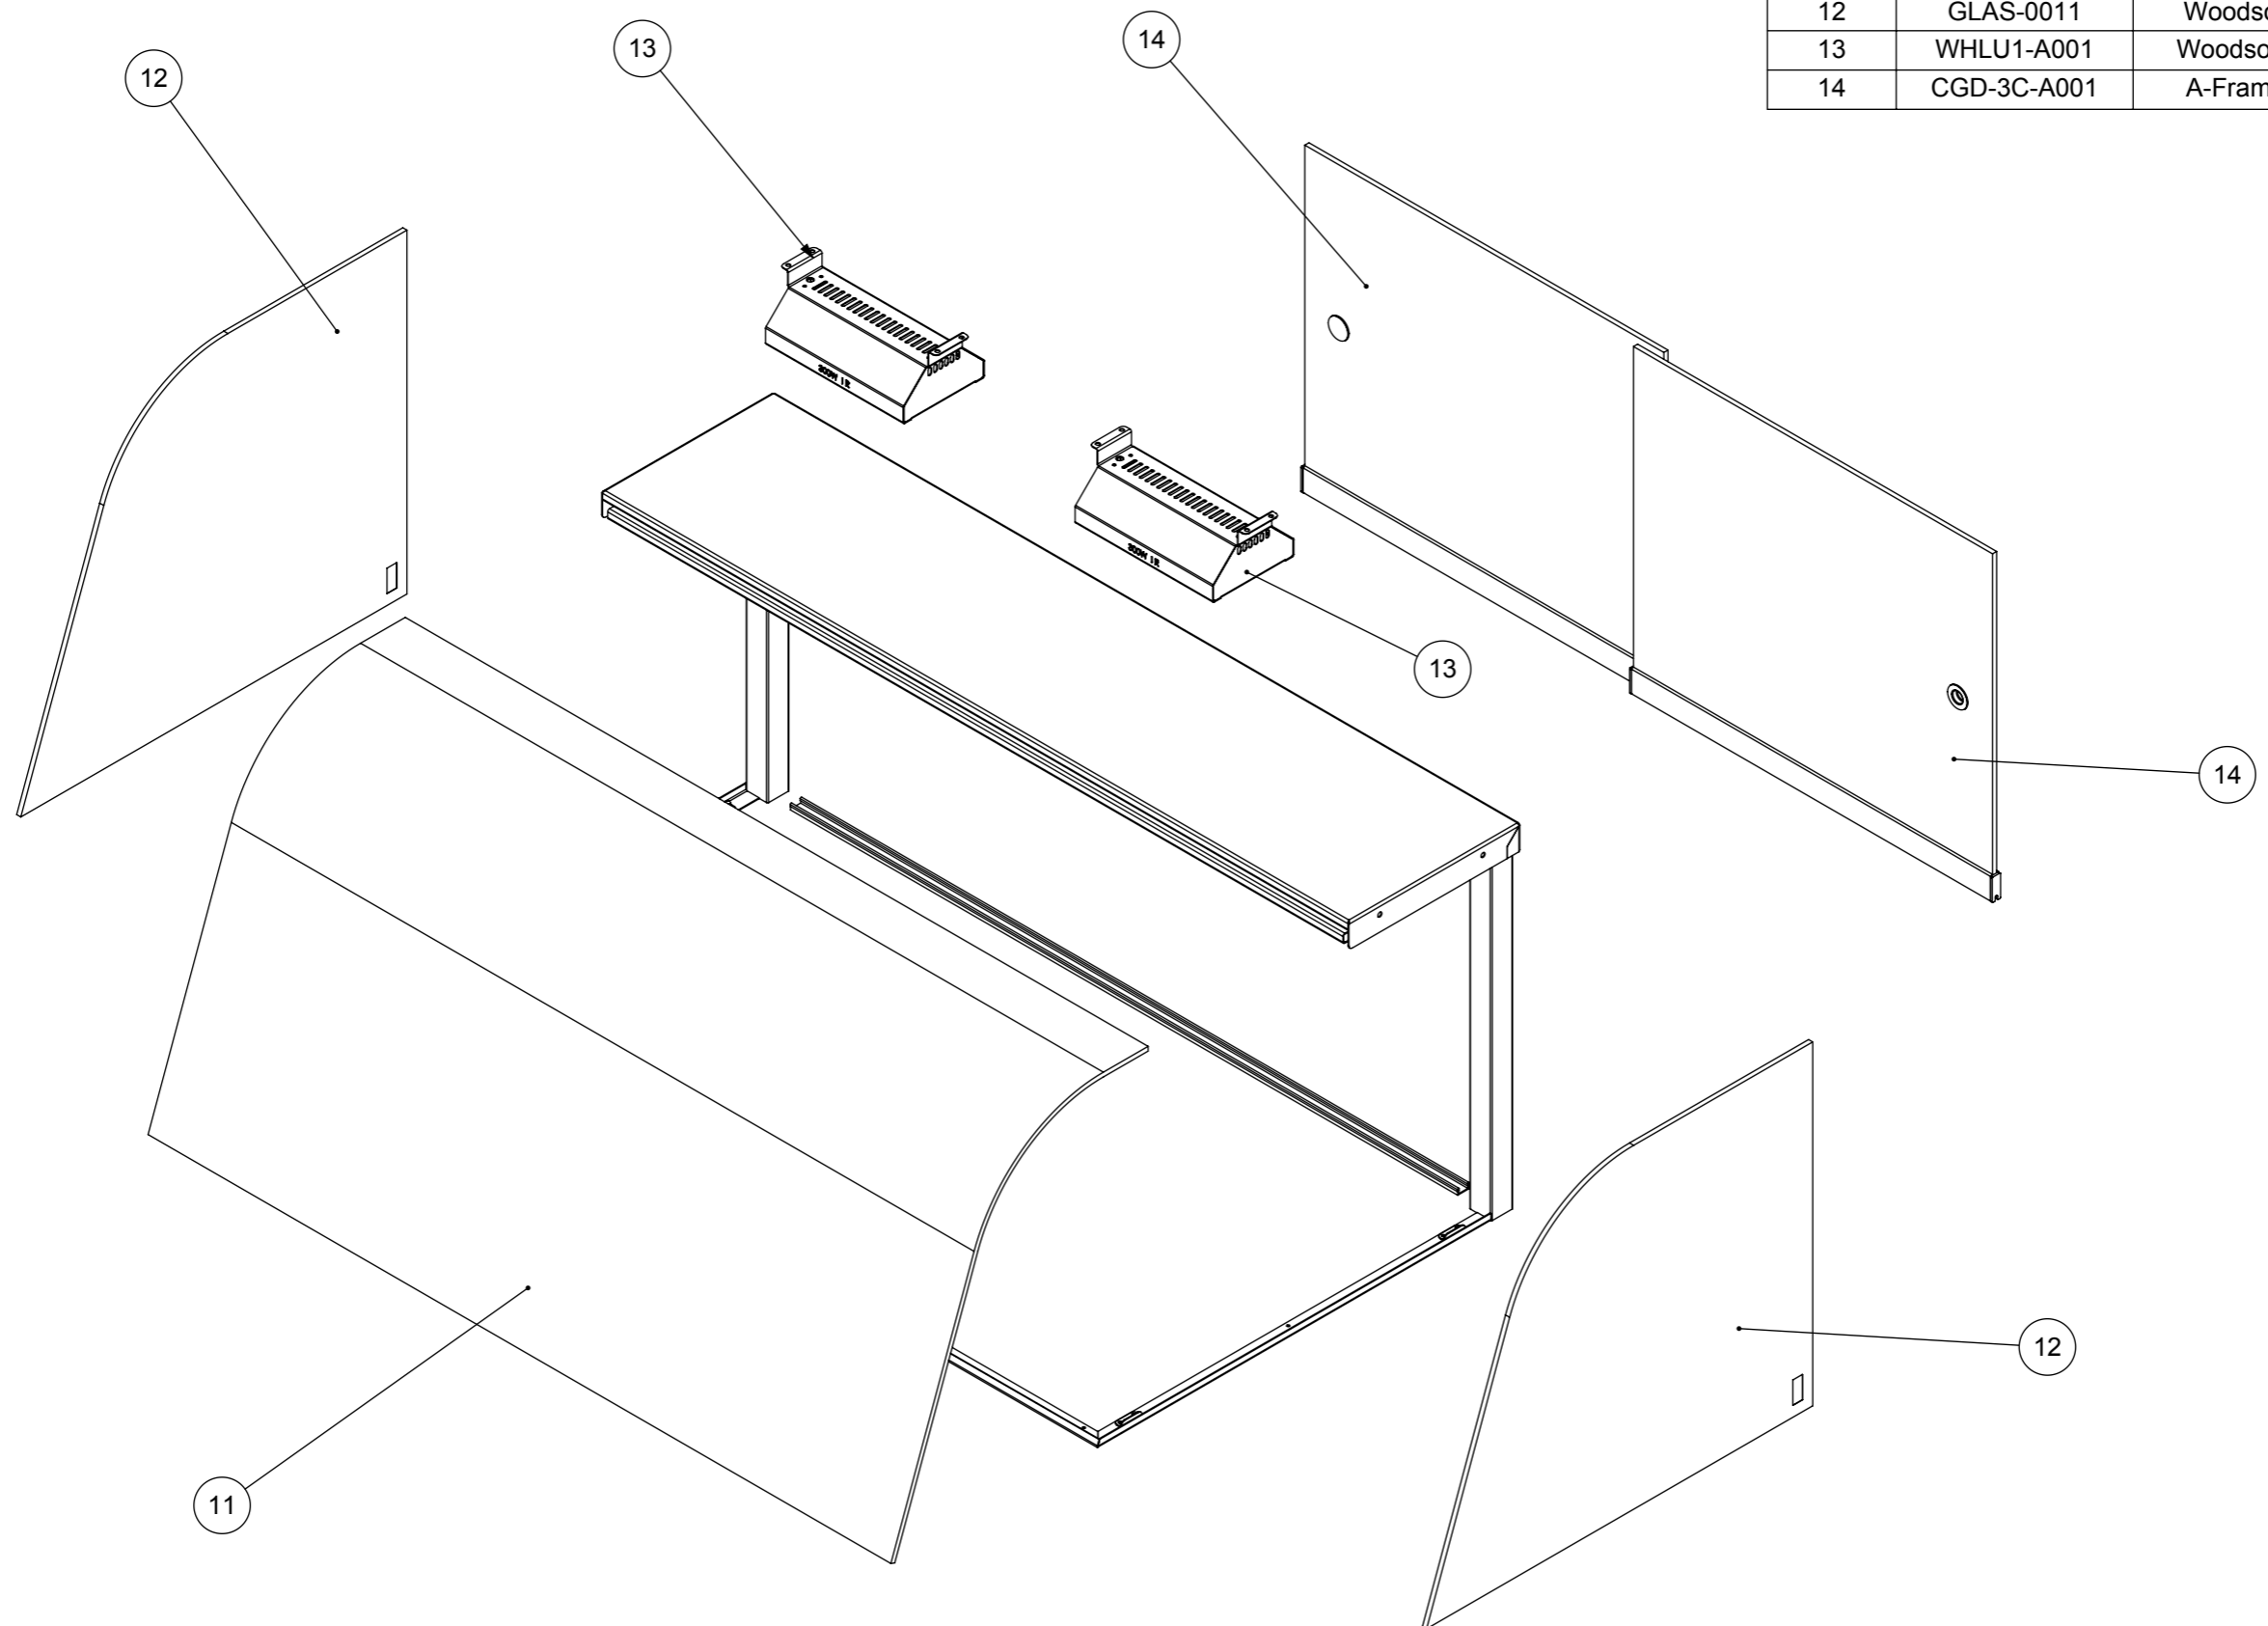

ITEM NO.	PART NUMBER	DESCRIPTION	Spare Parts/QTY.
11	GLAS-0047	Culinaire 3 Bay Curved Glass Front	1
12	GLAS-0011	Woodson Curved Glass End	2
13	WHLU1-A001	Woodson Heat Lamp 300watt	2
14	CGD-3C-A001	A-Frame Sliding Glass Door	2

PRODUCT: Culinaire 3 Mod Curved Gantry (Heated)				PART No: CG-3C-A001	
NAME	SIGNATURE	DATE	UNLESS OTHERWISE SPECIFIED: DIMENSIONS ARE IN MILLIMETERS	DESCRIPTION: Spare Parts	
DRAWN	M Sheehan	13/07/2006		REVISION	
APPVD			MATERIAL:	DWG No: CG-3CH-D001	
			THICKNESS:	A	
			FINISH:	Sheet 3 of 16	
DO NOT SCALE DRAWING			This drawing remains the property of Tom Stoddart Pty Ltd & cannot be reproduced without prior permission.		