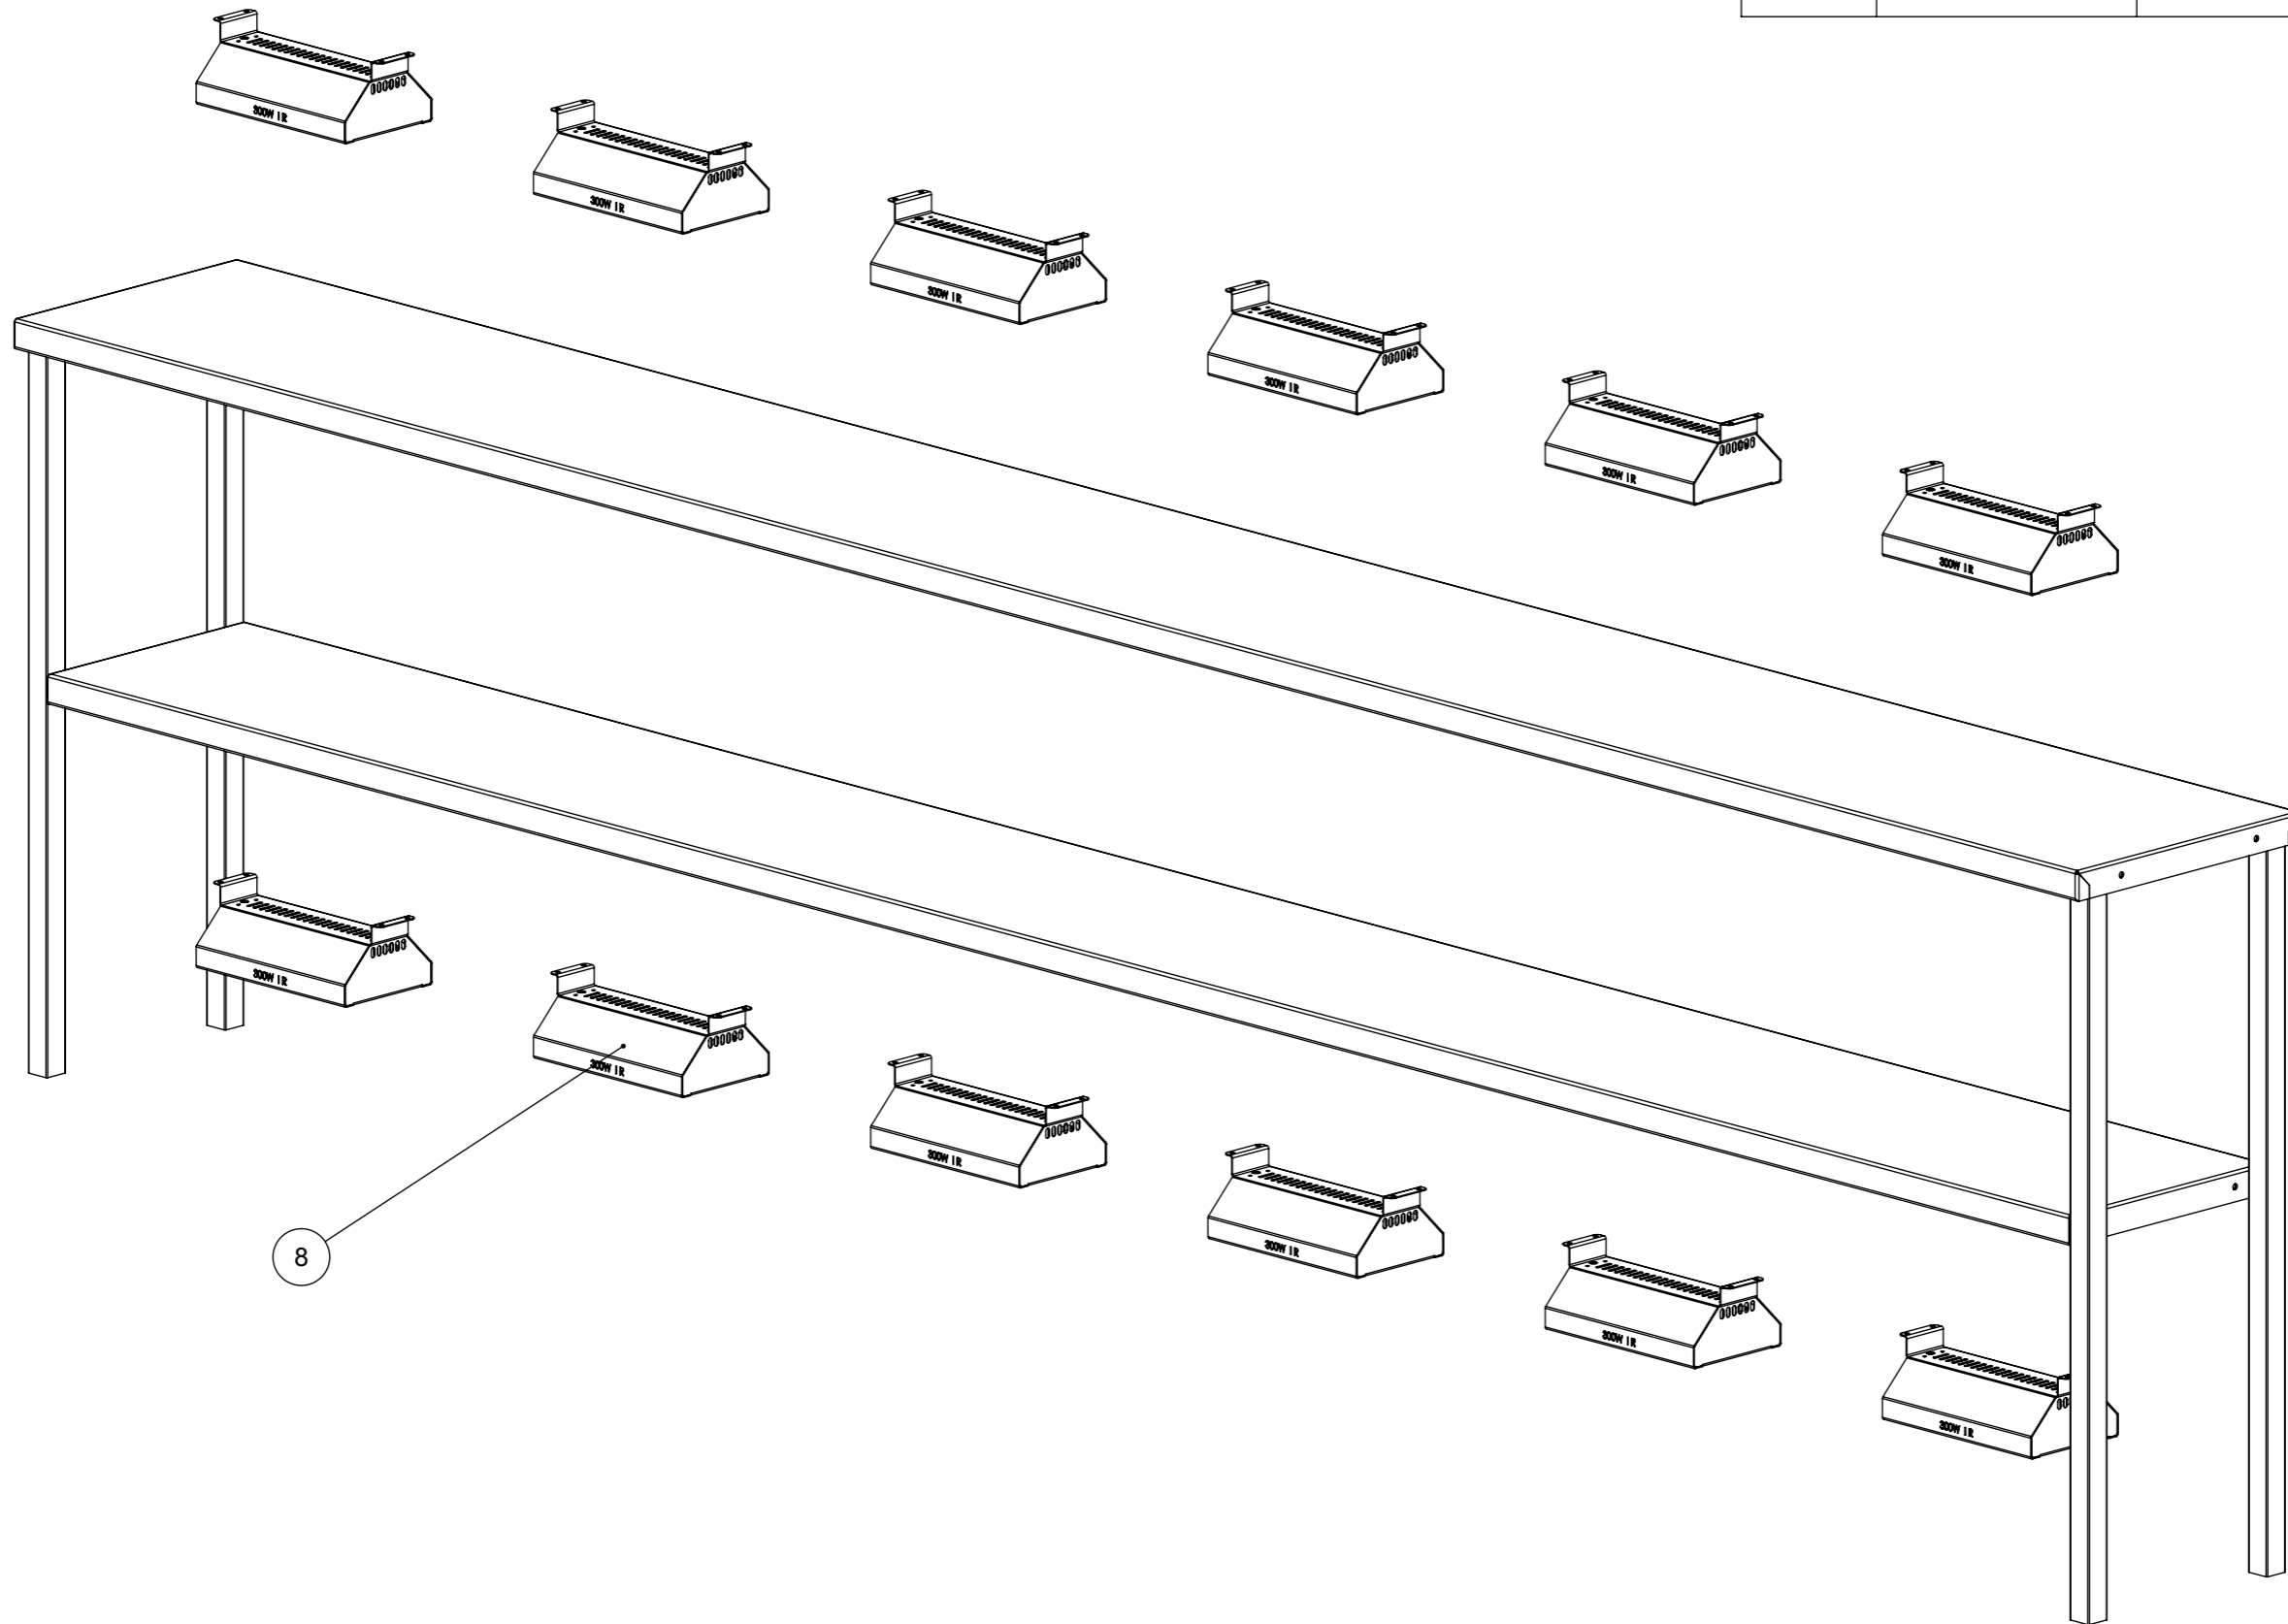

ITEM NO.	PART NUMBER	DESCRIPTION	Replacement Parts/QTY.
8	WHLU1-A001	Woodson Heat Lamp 300watt	12

Press:	Programmed by:	Date:	Punch:	Die:

STODDART
METAL FABRICATORS
 TOM STODDART Pty Ltd ACN 009 690 251
 215 Jackson Rd Sunnybank Hills Qld 4109
 PO Box 420 Sunnybank Qld 4109
 Phone (617) 3345 5011 Fax (617) 3344 1000
 Email sunnybank@stoddart.com.au
Quality in stainless steel

PRODUCT: 8 Mod 2 Tier Heated Gantry				PART No: CDG-8H-A001	
NAME	SIGNATURE	DATE	UNLESS OTHERWISE SPECIFIED: DIMENSIONS ARE IN MILLIMETERS	DESCRIPTION: Spare Parts	
DRAWN	N Wooler	25/09/2008		REVISION	
APPVD			MATERIAL:	DWG No: CDG-8H-D001	
			THICKNESS:	A	
			FINISH:	Sheet 3 of 11	
DO NOT SCALE DRAWING			This drawing remains the property of Tom Stoddart Pty Ltd & cannot be reproduced without prior permission.		A3