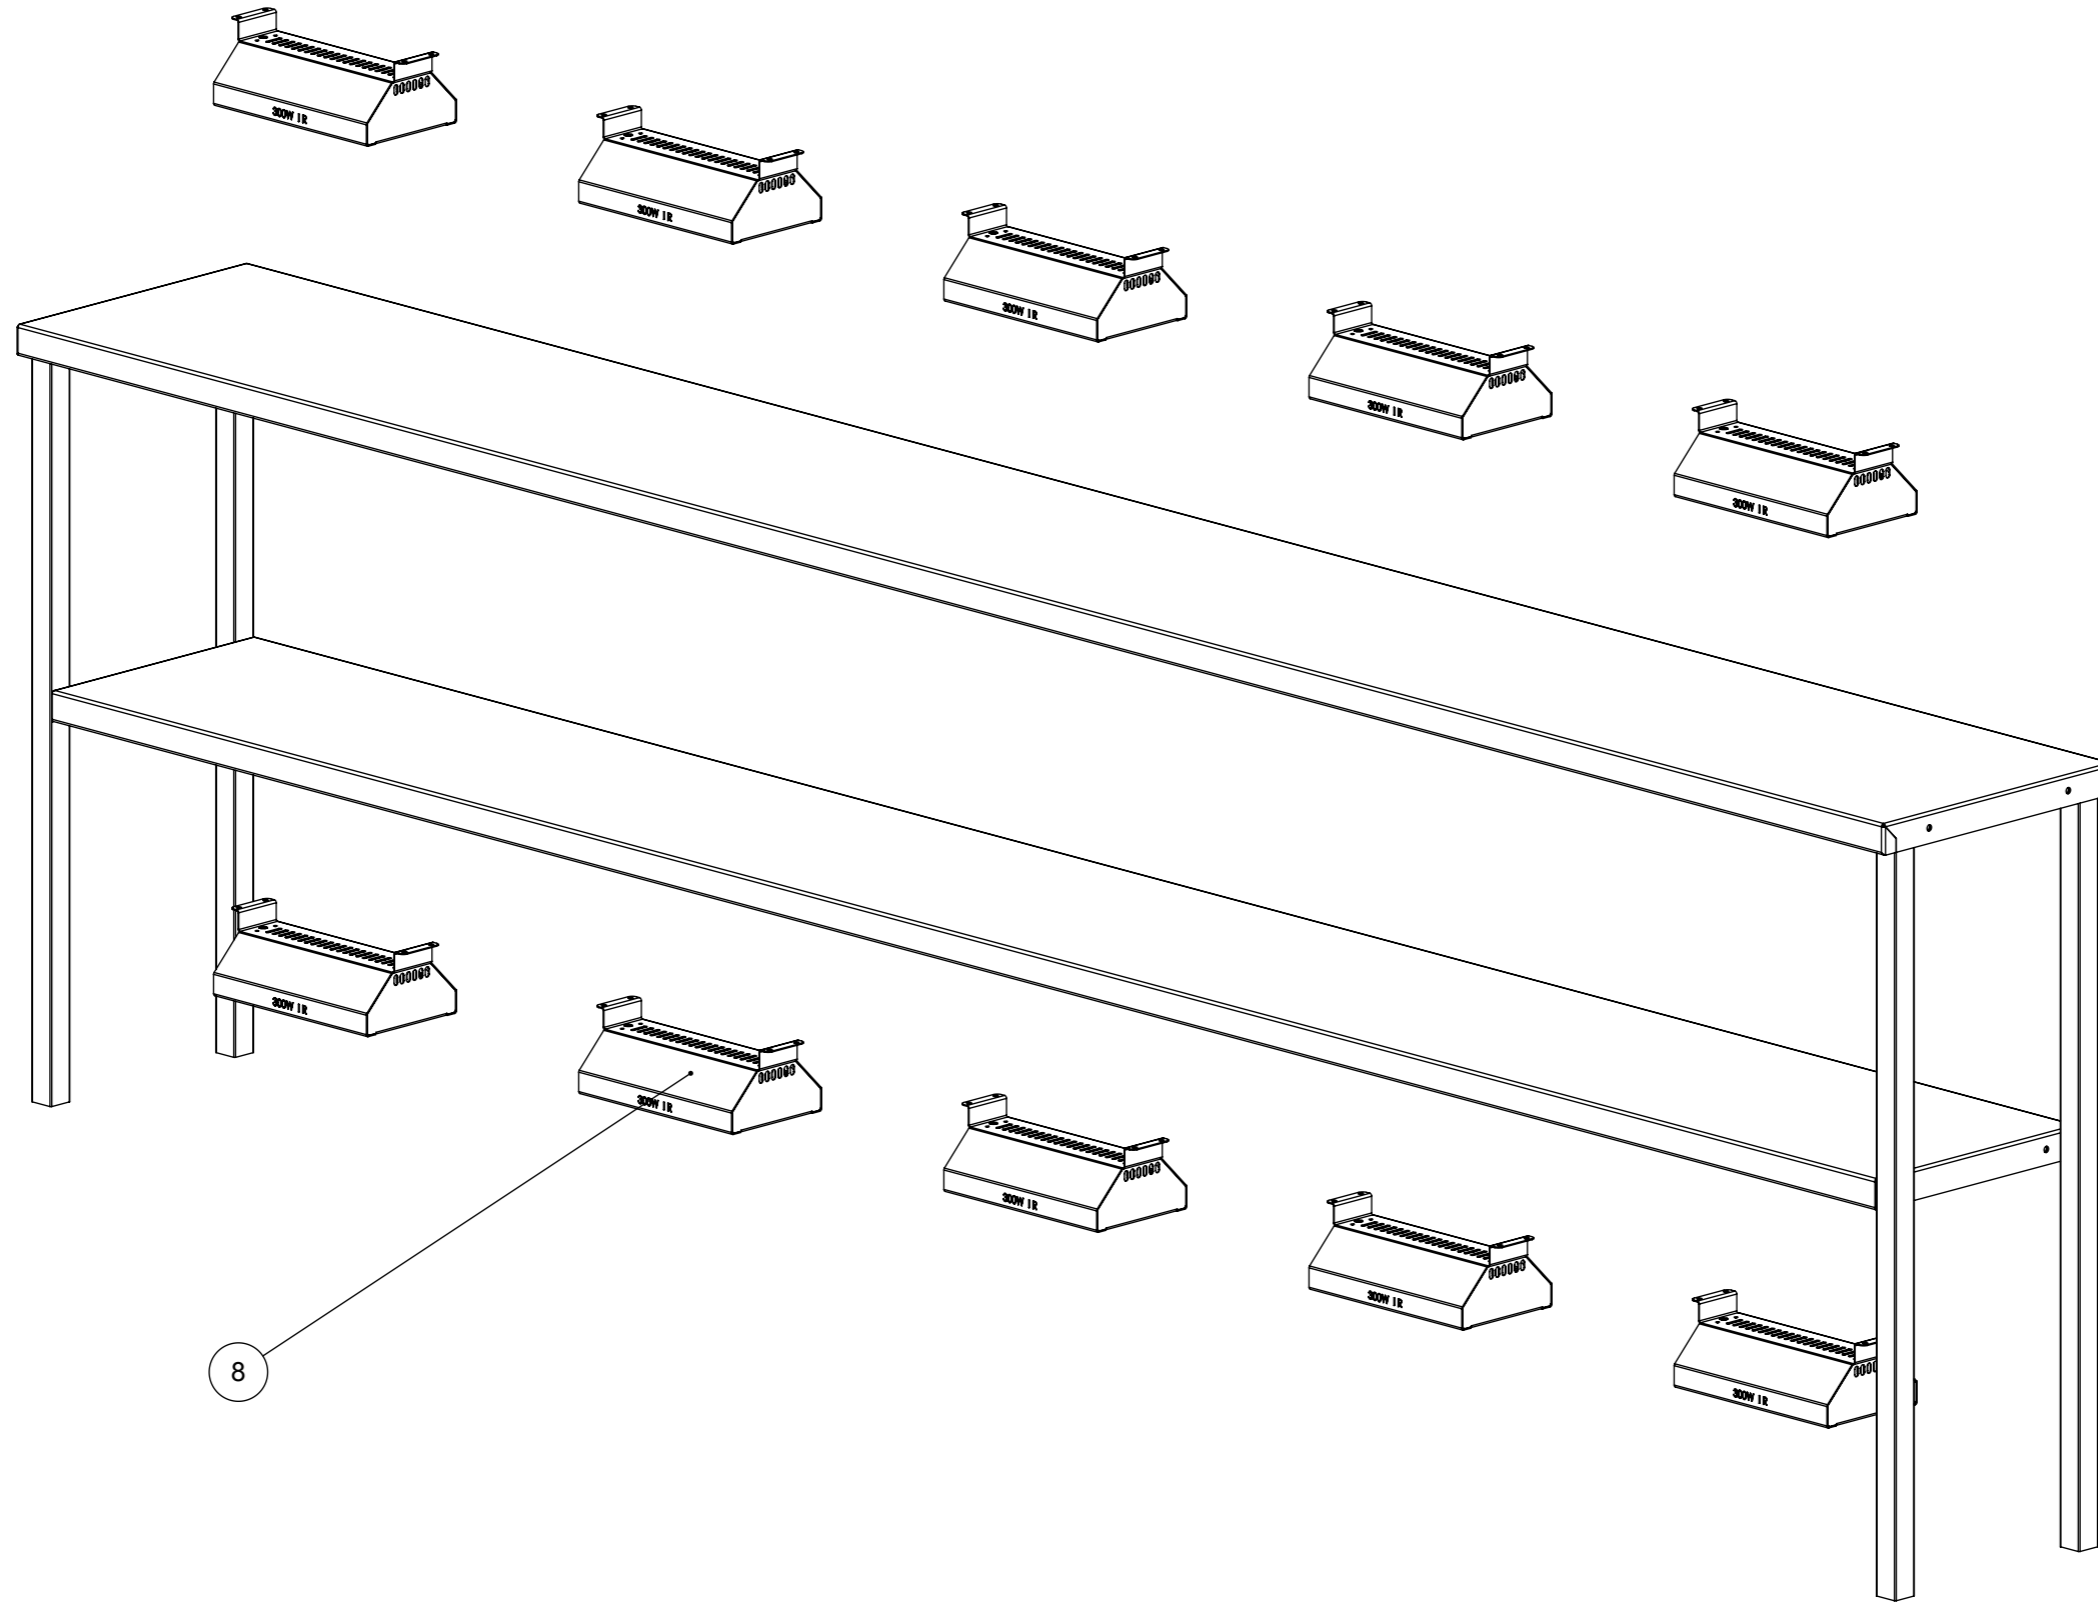

ITEM NO.	PART NUMBER	DESCRIPTION	Replacement Parts/QTY.
8	WHLU1-A001	Woodson Heat Lamp 300watt	10

Press:	Programmed by:	Date:	Punch:	Die:

**STODDART**  
**METAL FABRICATORS**  
 TOM STODDART Pty Ltd ACN 009 690 251  
 215 Jackson Rd Sunnybank Hills Qld 4109  
 PO Box 420 Sunnybank Qld 4109  
 Phone (617) 3345 5011 Fax (617) 3344 1000  
 Email sunnybank@stoddart.com.au  
*Quality in stainless steel*

PRODUCT: 7 Mod 2 Tier Heated Gantry				PART No: <b>CDG-7H-A001</b>	
NAME	SIGNATURE	DATE	UNLESS OTHERWISE SPECIFIED: DIMENSIONS ARE IN MILLIMETERS	DESCRIPTION: Spare Parts	
DRAWN N Wooler		19/09/2008			
APPVD			MATERIAL:	DWG No: CDG-7H-D001	
			THICKNESS:	REVISION	
			FINISH:	A	
DO NOT SCALE DRAWING			This drawing remains the property of Tom Stoddart Pty Ltd & cannot be reproduced without prior permission.		Sheet 3 of 11