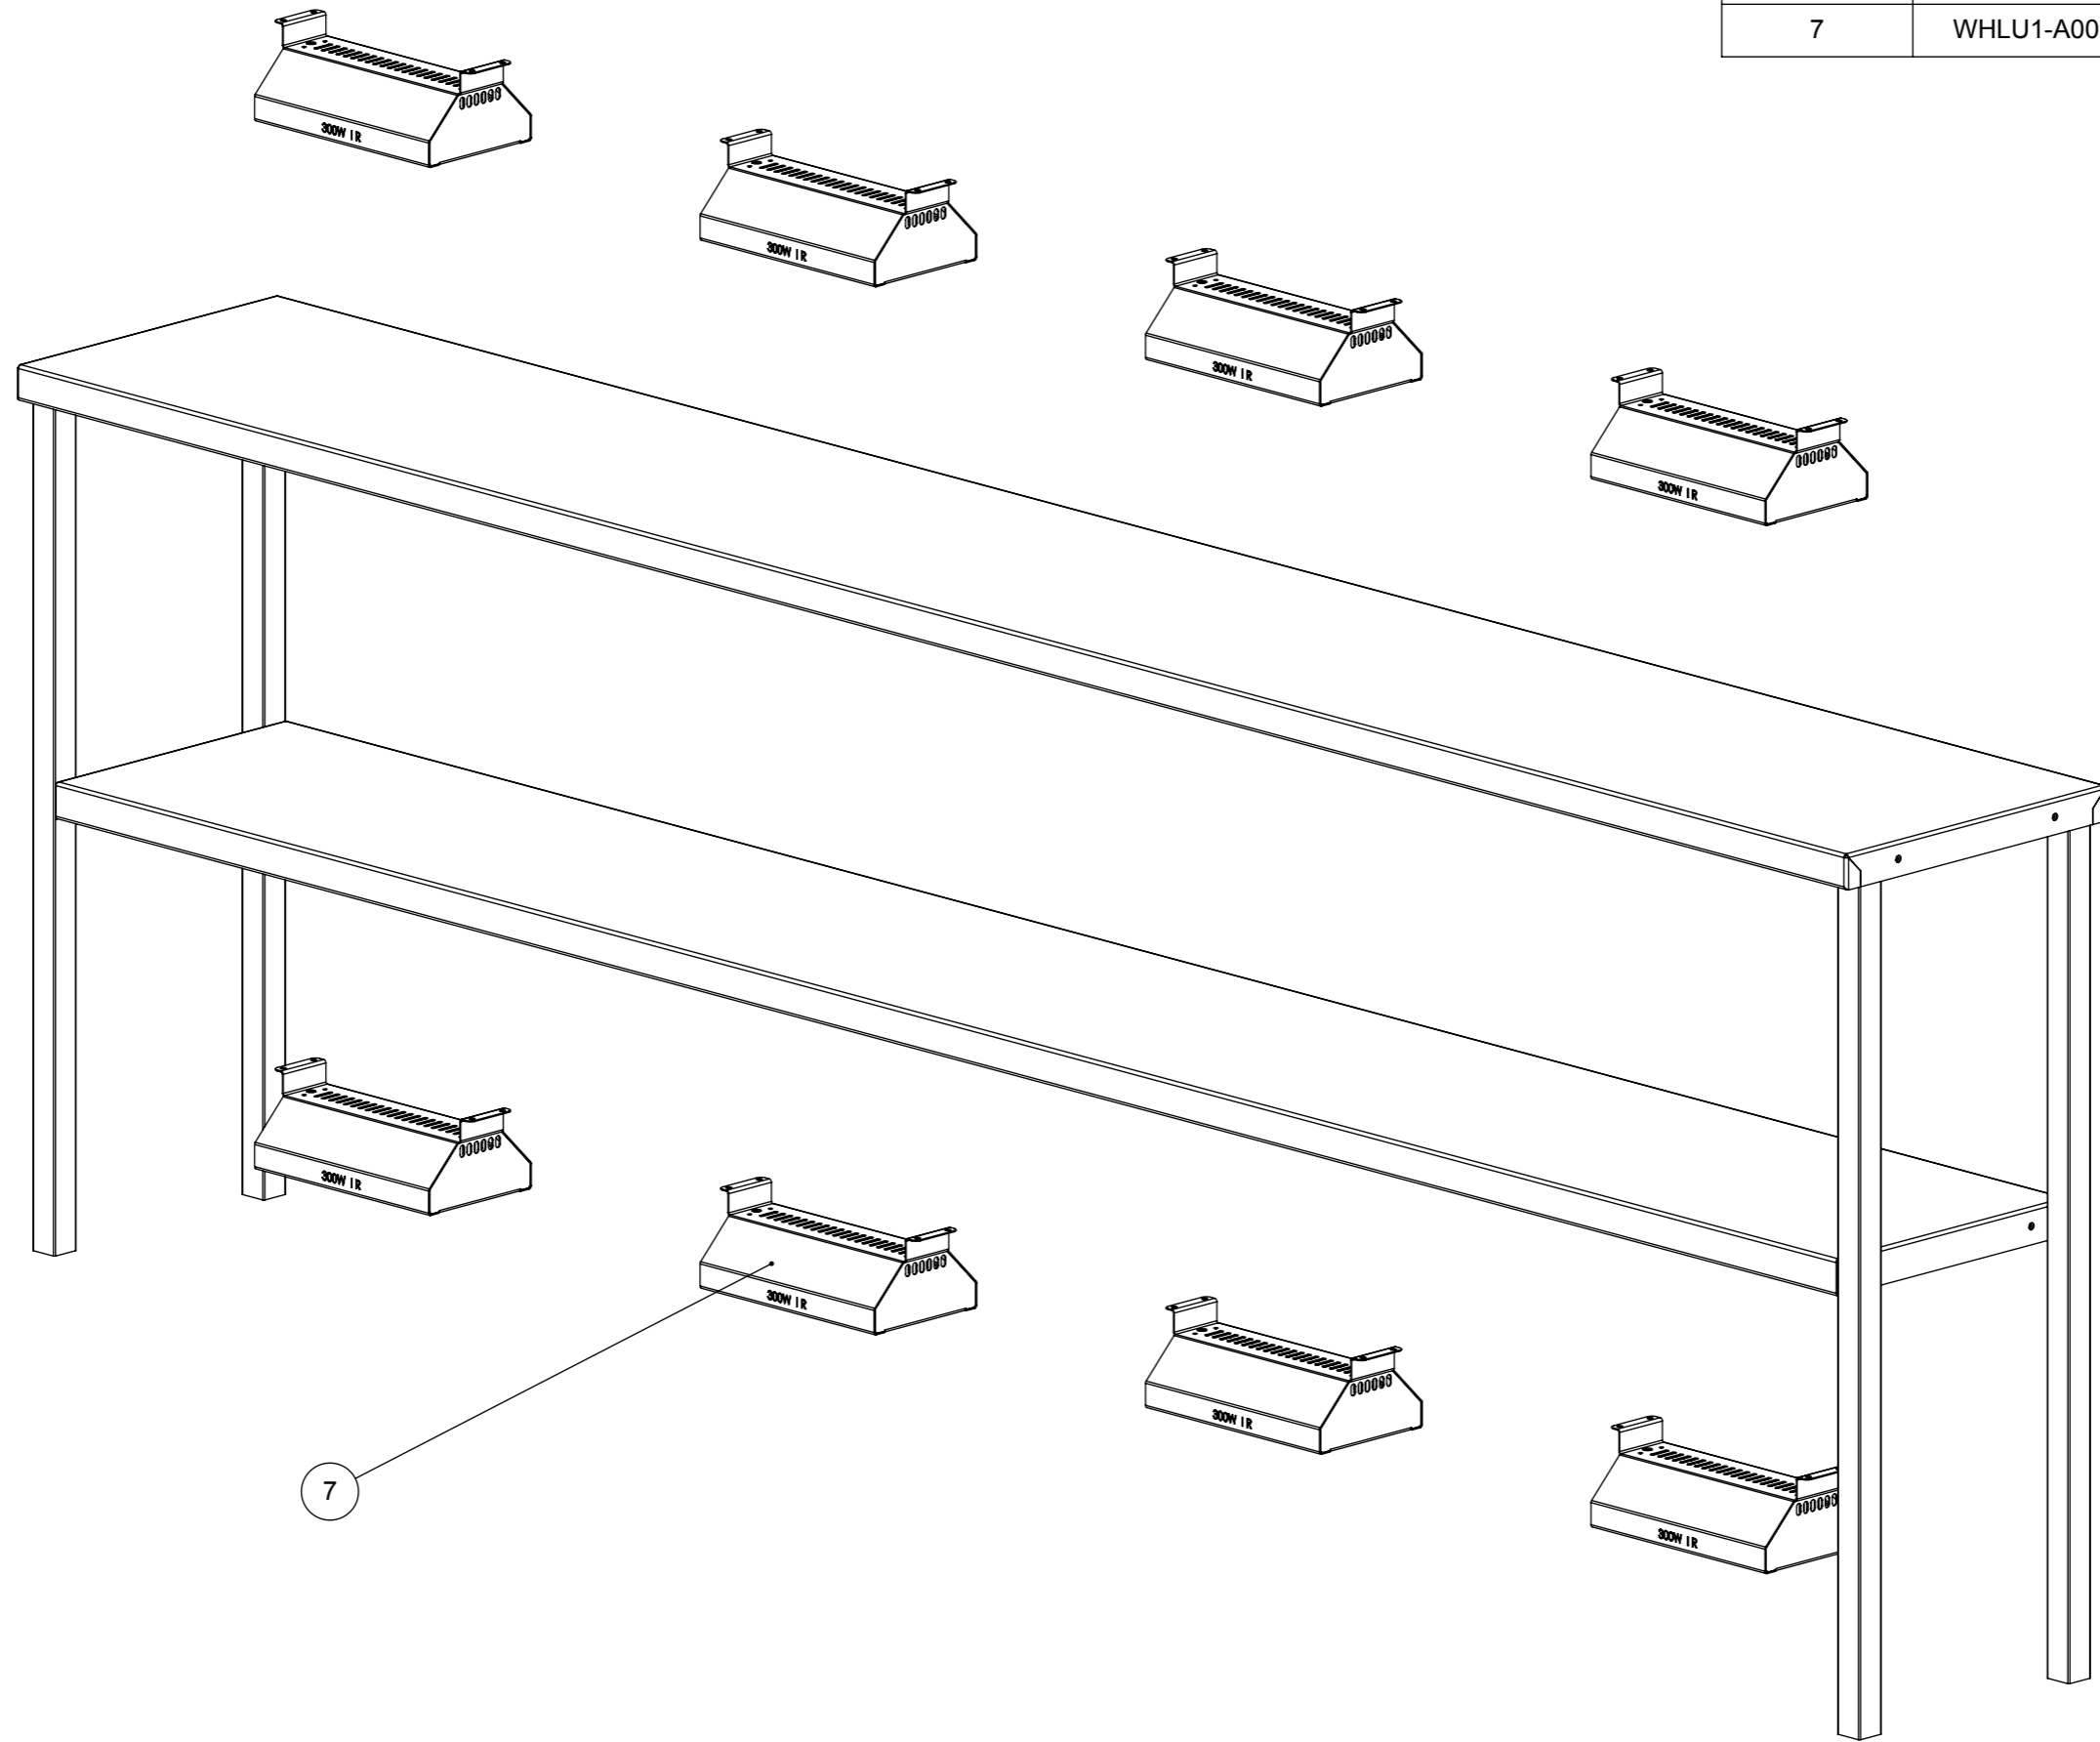

ITEM NO.	PART NUMBER	DESCRIPTION	Replacement Parts/QTY.
7	WHLU1-A001	Woodson Heat Lamp 300watt	8

Press:	Programmed by:	Date:	Punch:	Die:

STODDART
METAL FABRICATORS
 TOM STODDART Pty Ltd ACN 009 690 251
 215 Jackson Rd Sunnybank Hills Qld 4109
 PO Box 420 Sunnybank Qld 4109
 Phone (617) 3345 5011 Fax (617) 3344 1000
 Email sunnybank@stoddart.com.au
Quality in stainless steel

PRODUCT: 6 Mod 2 Tier Heated Gantry				PART No: CDG-6H-A001	
NAME	SIGNATURE	DATE	UNLESS OTHERWISE SPECIFIED: DIMENSIONS ARE IN MILLIMETERS	DESCRIPTION: Spare Parts	
DRAWN N Wooler		10/04/2006			
APPVD			MATERIAL:	REVISION	
			THICKNESS:	A	
			FINISH:	DWG No: CDG-6H-D001	
DO NOT SCALE DRAWING			This drawing remains the property of Tom Stoddart Pty Ltd & cannot be reproduced without prior permission.		Sheet 3 of 10