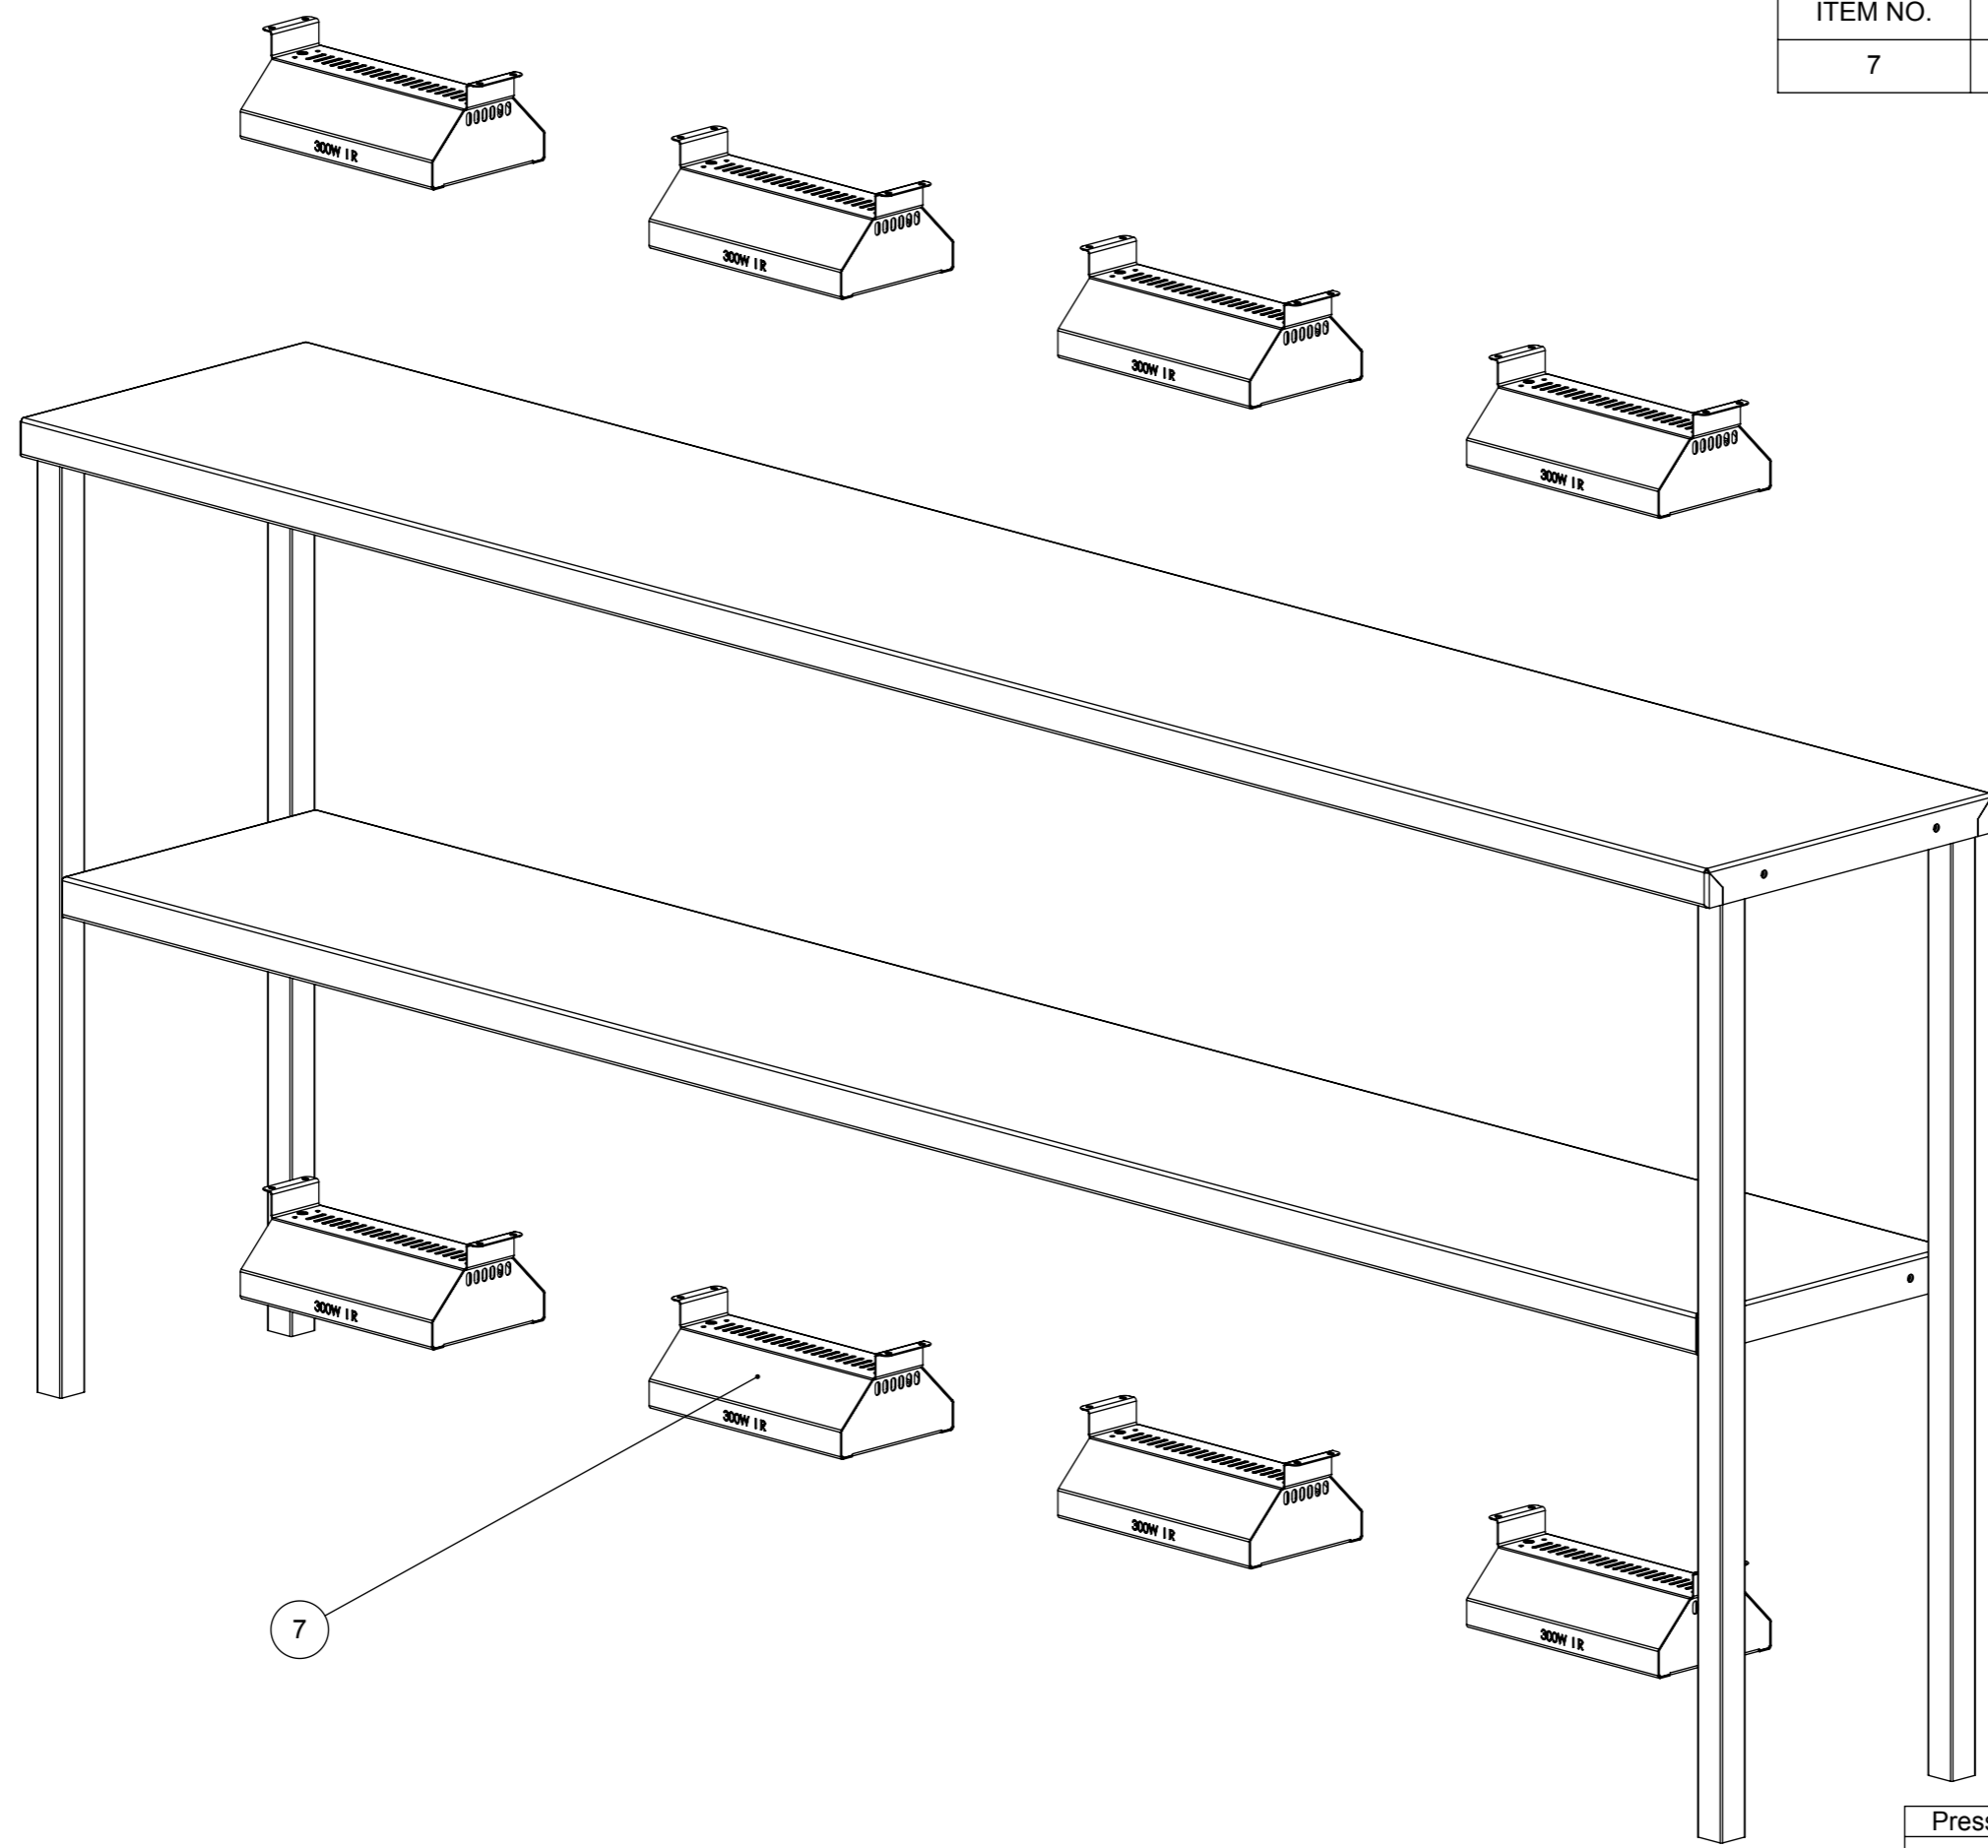

ITEM NO.	PART NUMBER	DESCRIPTION	Replacement Parts/QTY.
7	WHLU1-A001	Woodson Heat Lamp 300watt	8

Press:	Programmed by:	Date:	Punch:	Die:
--------	----------------	-------	--------	------

STODDART
METAL FABRICATORS
 TOM STODDART Pty Ltd ACN 009 690 251
 215 Jackson Rd Sunnybank Hills Qld 4109
 PO Box 420 Sunnybank Qld 4109
 Phone (617) 3345 5011 Fax (617) 3344 1000
 Email sunnybank@stoddart.com.au
Quality in stainless steel

PRODUCT: 5 Mod 2 Tier Heated Gantry				PART No: CDG-5H-A001	
NAME	SIGNATURE	DATE	UNLESS OTHERWISE SPECIFIED: DIMENSIONS ARE IN MILLIMETERS	DESCRIPTION: Spare Parts	
DRAWN N Wooler		10/04/2006		REVISION	
APPVD			MATERIAL:	DWG No: CDG-5H-D001	
			THICKNESS:	A	
			FINISH:	Sheet 3 of 10	
DO NOT SCALE DRAWING			This drawing remains the property of Tom Stoddart Pty Ltd & cannot be reproduced without prior permission.		A3