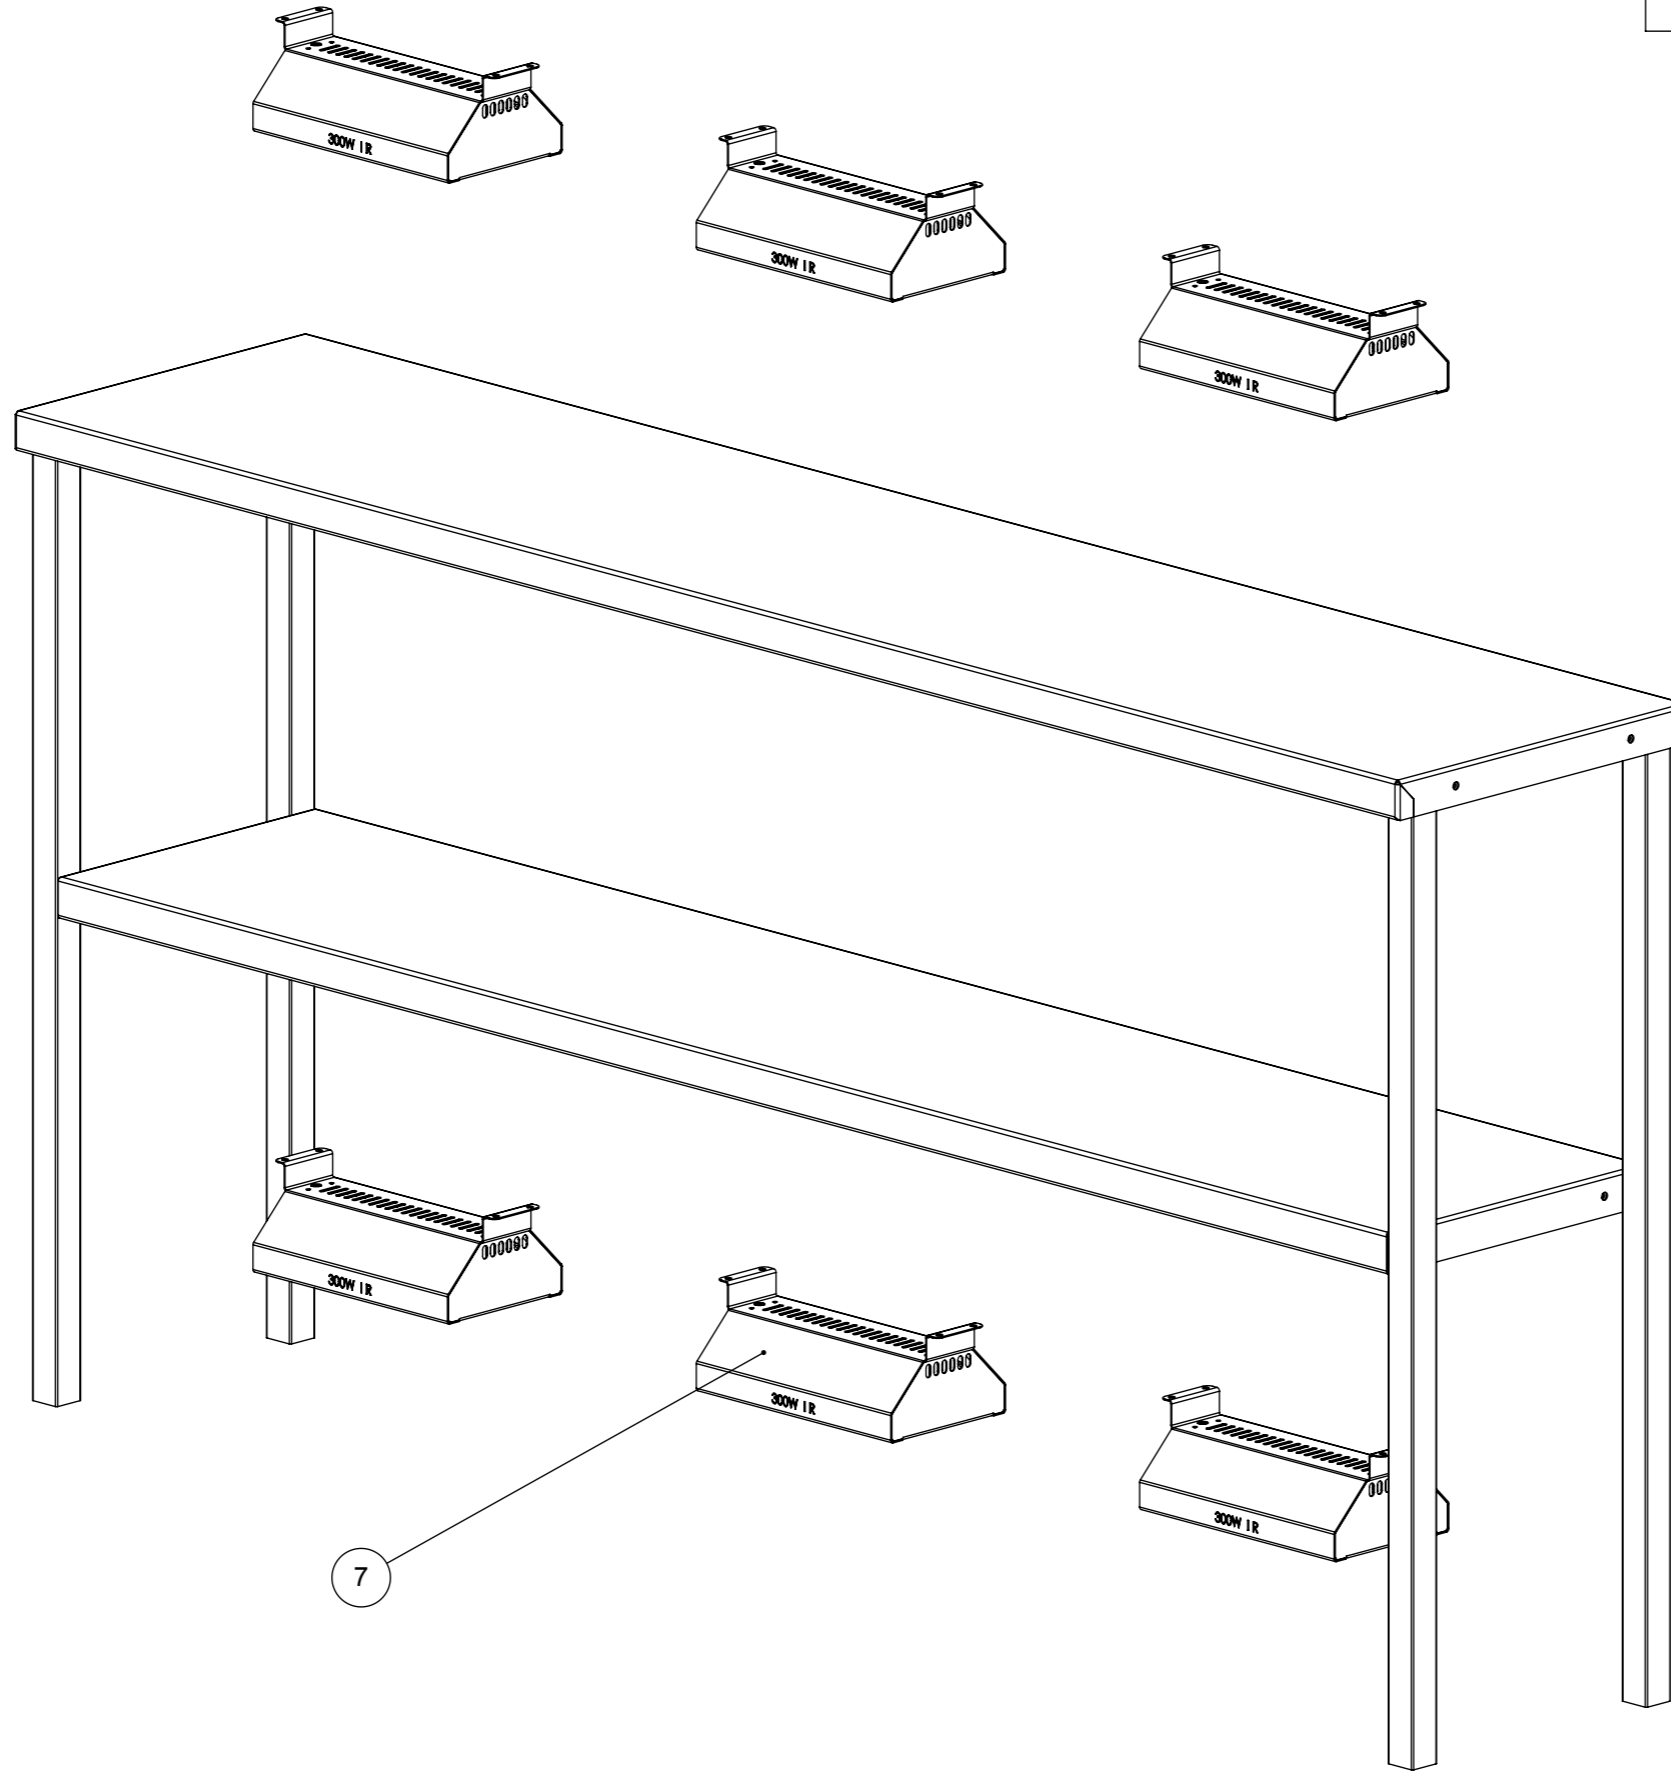

ITEM NO.	PART NUMBER	DESCRIPTION	Replacement Parts/QTY.
7	WHLU1-A001	Woodson Heat Lamp 300watt	6

Press:	Programmed by:	Date:	Punch:	Die:

STODDART
METAL FABRICATORS
 TOM STODDART Pty Ltd ACN 009 690 251
 215 Jackson Rd Sunnybank Hills Qld 4109
 PO Box 420 Sunnybank Qld 4109
 Phone (617) 3345 5011 Fax (617) 3344 1000
 Email sunnybank@stoddart.com.au
Quality in stainless steel

PRODUCT: 4 Mod 2 Tier Heated Gantry				PART No: CDG-4H-A001	
NAME	SIGNATURE	DATE	UNLESS OTHERWISE SPECIFIED: DIMENSIONS ARE IN MILLIMETERS	DESCRIPTION: Spare Parts	
DRAWN N Wooler		10/04/2006			
APPVD			MATERIAL:	REVISION	
			THICKNESS:	A	
			FINISH:	DWG No: CDG-4H-D001	
DO NOT SCALE DRAWING			This drawing remains the property of Tom Stoddart Pty Ltd & cannot be reproduced without prior permission.		Sheet 3 of 10