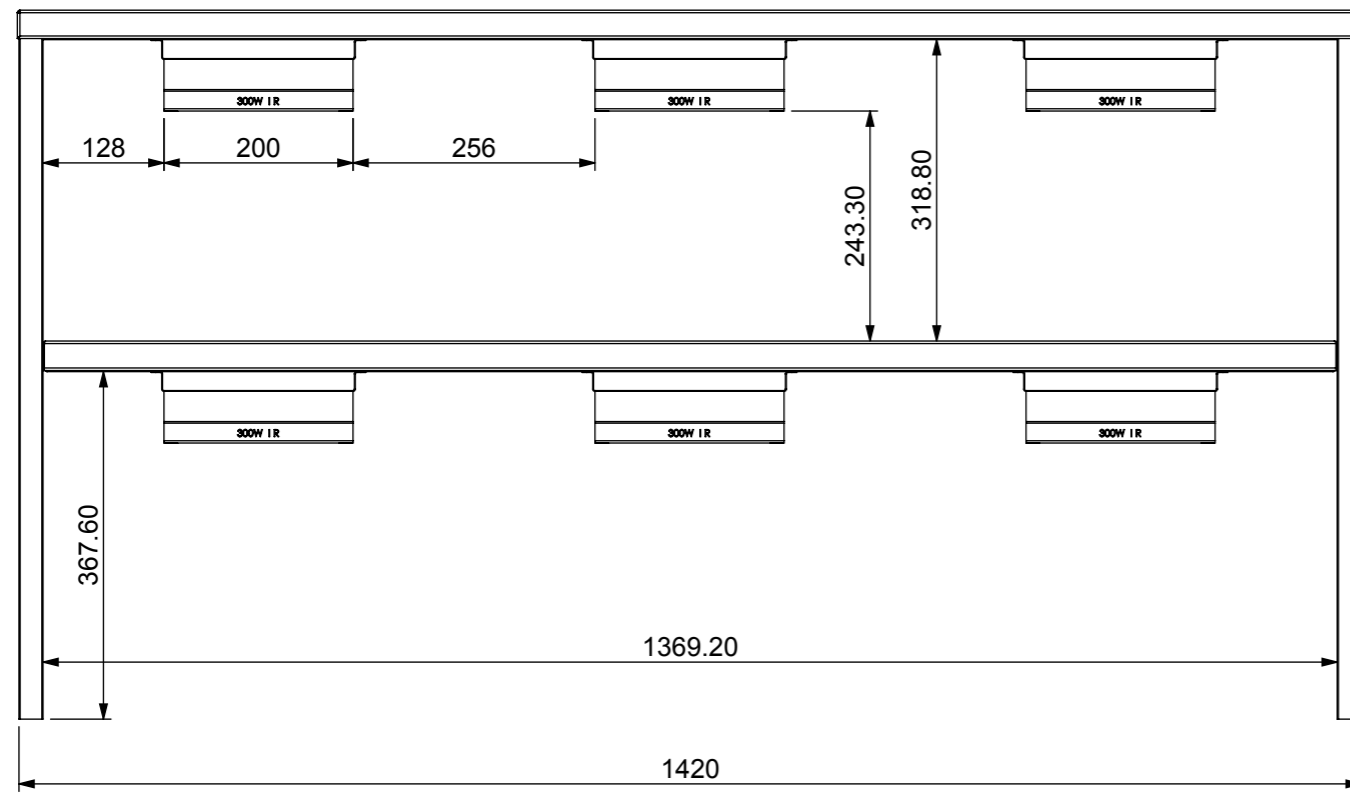

Product Details

Electrical Connection: Hard Wired
 Electrical Rating : 240V, 7.5A, 1800W
 : 6 Heat Lamps @ 300W per Lamp

Press:	Programmed by:	Date:	Punch:	Die:
--------	----------------	-------	--------	------

PRODUCT: 4 Mod 2 Tier Heated Gantry				PART No: CDG-4H-A001	
NAME	SIGNATURE	DATE	UNLESS OTHERWISE SPECIFIED: DIMENSIONS ARE IN MILLIMETERS	DESCRIPTION: General Drawing	
DRAWN N Wooler		10/04/2006		REVISION B	
APPVD			MATERIAL:	DWG No: CDG-4H-D001	
			THICKNESS:		
			FINISH:		
DO NOT SCALE DRAWING			This drawing remains the property of Tom Stoddart Pty Ltd & cannot be reproduced without prior permission.		Sheet 1 of 10