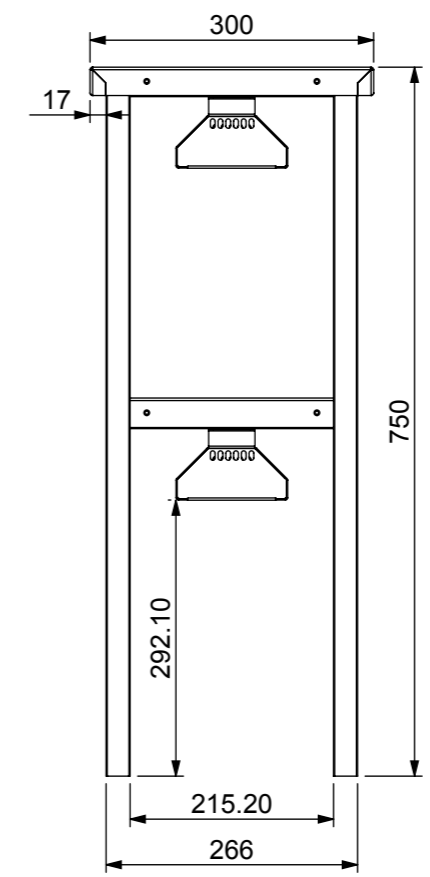

Product Details

Electrical Connection: Hard Wired
 Electrical Rating : 240V, 7.5A, 1800W
 : 6 Heat Lamps @ 300W per Lamp

Press:	Programmed by:	Date:	Punch:	Die:
--------	----------------	-------	--------	------

PRODUCT: 4 Mod 2 Tier Heated Gantry				PART No: CDG-4H-A001	
NAME	SIGNATURE	DATE	UNLESS OTHERWISE SPECIFIED: DIMENSIONS ARE IN MILLIMETERS	DESCRIPTION: General Drawing	
DRAWN N Wooler		10/04/2006		REVISION B	
APPVD			MATERIAL:	DWG No: CDG-4H-D001	
			THICKNESS:		
			FINISH:		
DO NOT SCALE DRAWING			This drawing remains the property of Tom Stoddart Pty Ltd & cannot be reproduced without prior permission.		Sheet 1 of 10