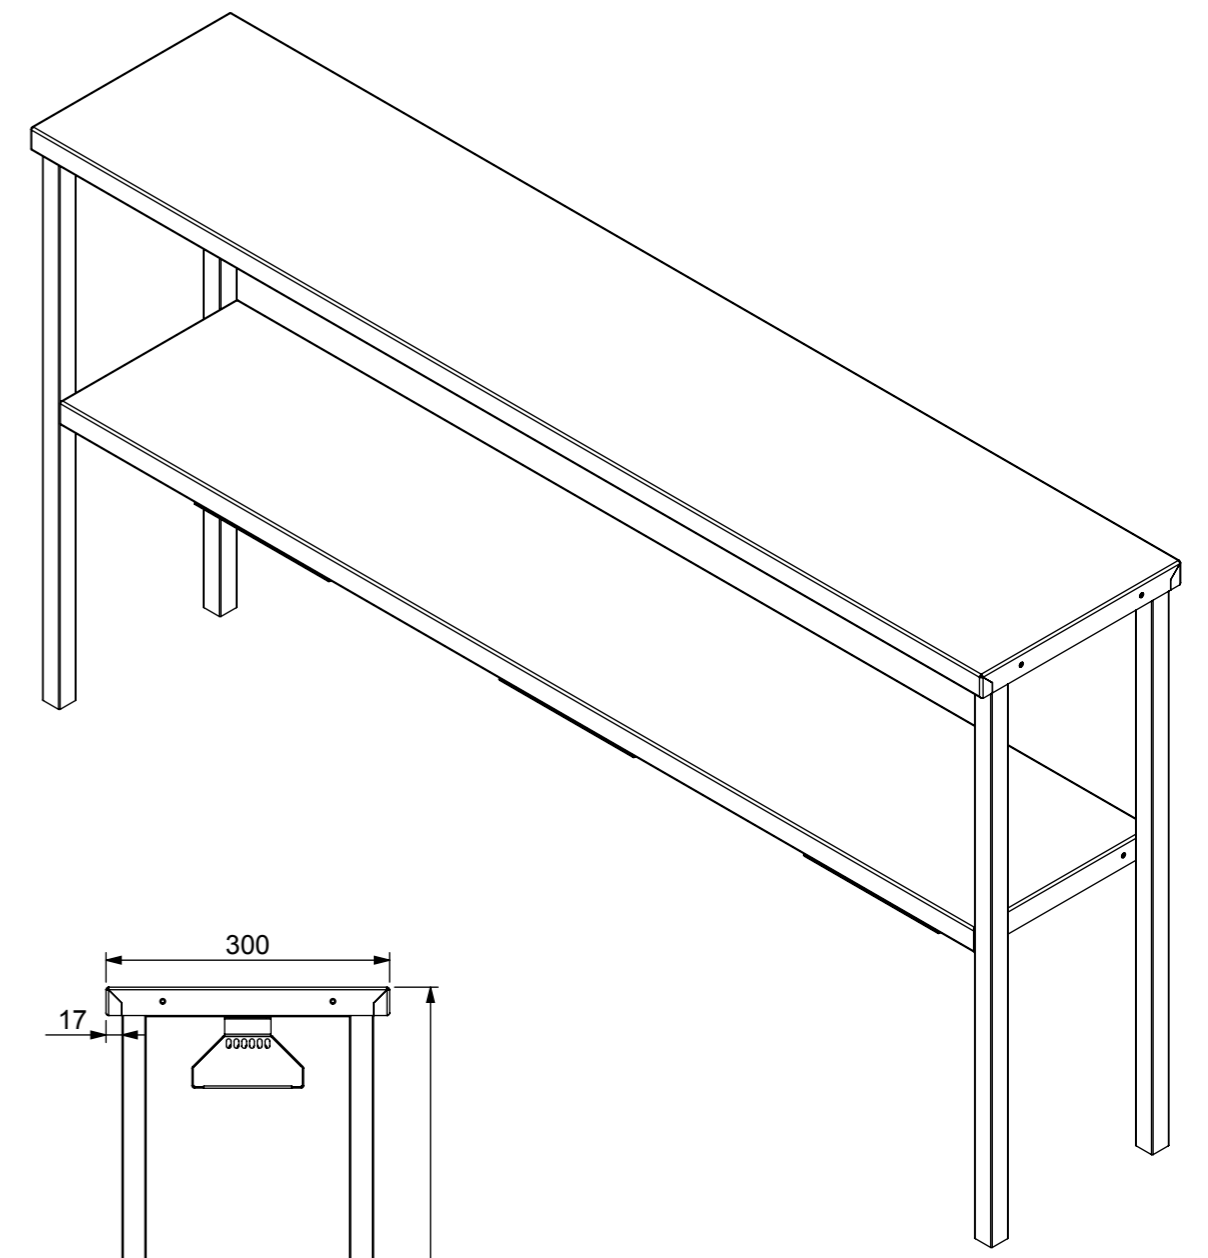

Product Details

Electrical Connection: Hard Wired
Electrical Rating : 240V, 7.5A, 1800W
: 6 Heat Lamps @ 300W per Lamp

Press:	Programmed by:	Date:	Punch:	Die:

REV.	NAME	DATE	DESCRIPTION
B	M Sheehan	10/01/2008	Extra heat lamp added

STODDART
METAL FABRICATORS
TOM STODDART Pty Ltd ACN 009 690 251
215 Jackson Rd Sunnybank Hills Qld 4109
PO Box 420 Sunnybank Qld 4109
Phone (617) 3345 5011 Fax (617) 3344 1000
Email sunnybank@stoddart.com.au
Quality in stainless steel

PRODUCT: 4 Mod 2 Tier Heated Gantry				PART No: CDG-4H-A001	
NAME	SIGNATURE	DATE	UNLESS OTHERWISE SPECIFIED: DIMENSIONS ARE IN MILLIMETERS	DESCRIPTION: General Drawing	
DRAWN N Wooler		10/04/2006		REVISION B	
APPVD			MATERIAL:	DWG No: CDG-4H-D001	
			THICKNESS:		
			FINISH:		
DO NOT SCALE DRAWING			This drawing remains the property of Tom Stoddart Pty Ltd & cannot be reproduced without prior permission.		Sheet 1 of 10