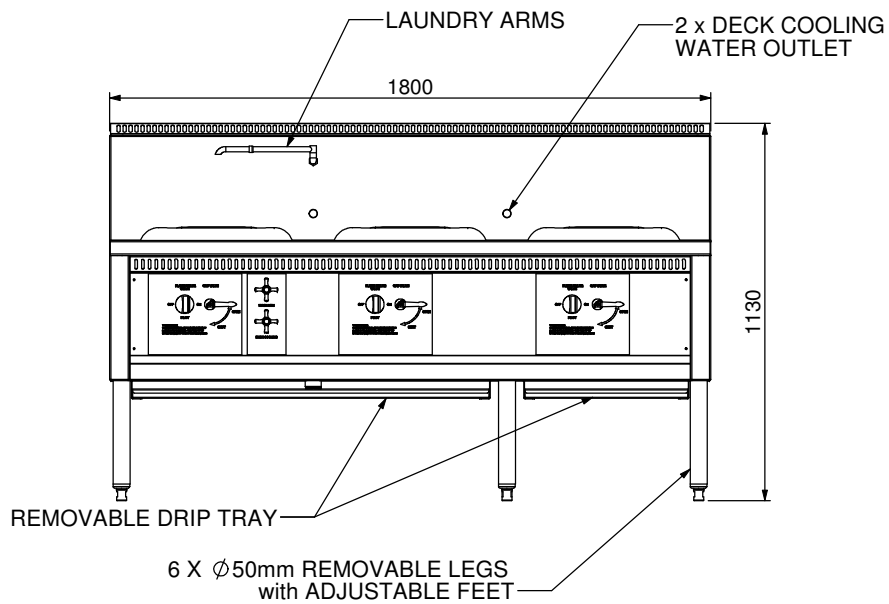

Press:	Programmed by:	Date:	Punch:	Die:

STODDART
METAL FABRICATORS
TOM STODDART Pty Ltd ACN 009 690 251
215 Jackson Rd Sunnybank Hills Qld 4109
PO Box 420 Sunnybank Qld 4109
Phone (617) 3345 5011 Fax (617) 3344 1000
Email sunnybank@stoddart.com.au
Quality in stainless steel

PRODUCT: Three Ring Asian Cooking Table				PART No: CACT3-g001	
DRAWN	D Bowden	SIGNATURE	DATE	UNLESS OTHERWISE SPECIFIED: DIMENSIONS ARE IN MILLIMETERS	
APPV'D			30/05/2008	DESCRIPTION: General Drawing	
			MATERIAL:	REVISION	
			THICKNESS:	DWG No: CACT3-d001	
			FINISH:	B	
DO NOT SCALE DRAWING				This drawing remains the property of Tom Stoddart Pty Ltd & cannot be reproduced without prior permission.	
				A3	Sheet 1 of 47

REV.	NAME	DATE	DESCRIPTION
B	D Bowden	8/12/2006	Second Gas Inlet Added, Pilot Position Changed, End Leg Position Changed & Splashback Height Changed