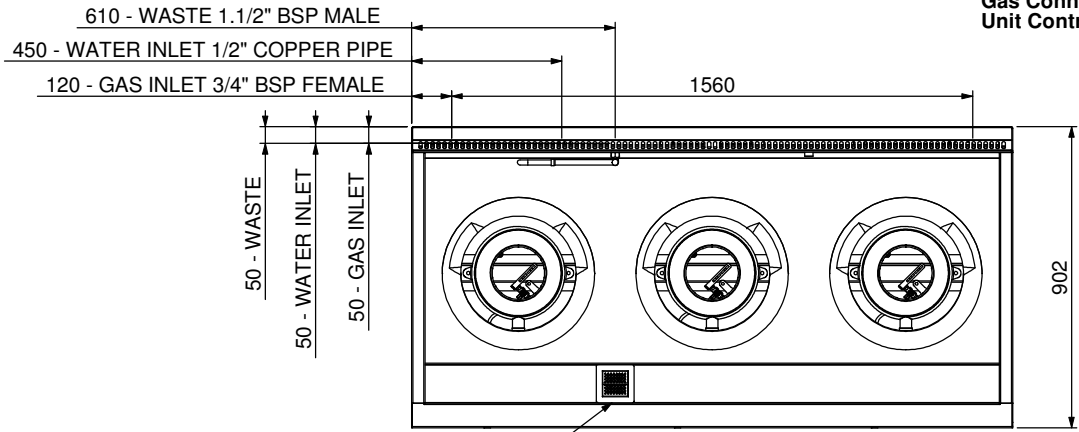

Product Details

- Gas : LPG or Natural Gas
- Waste : 40mm with 1 1/2" BSP Male
- Water Connection : 1/2" Copper Pipe
- Gas Connection : 2 x 3/4" BSP Female
- Unit Controls : Tap for Wash Arm & Cooling Deck
- : Handles For Gas Valve
- : Knobs For Flame Failure

PRODUCT: Three Ring Asian Cooking Table				PART No: CACT3-g001	
DRAWN	D Bowden	SIGNATURE	DATE	UNLESS OTHERWISE SPECIFIED: DIMENSIONS ARE IN MILLIMETERS	
APPV'D			30/05/2008	DESCRIPTION: General Drawing	
			MATERIAL:	REVISION	
			THICKNESS:	DWG No: CACT3-d001	
			FINISH:	B	
DO NOT SCALE DRAWING				This drawing remains the property of Tom Stoddart Pty Ltd & cannot be reproduced without prior permission.	
				A3	Sheet 1 of 47