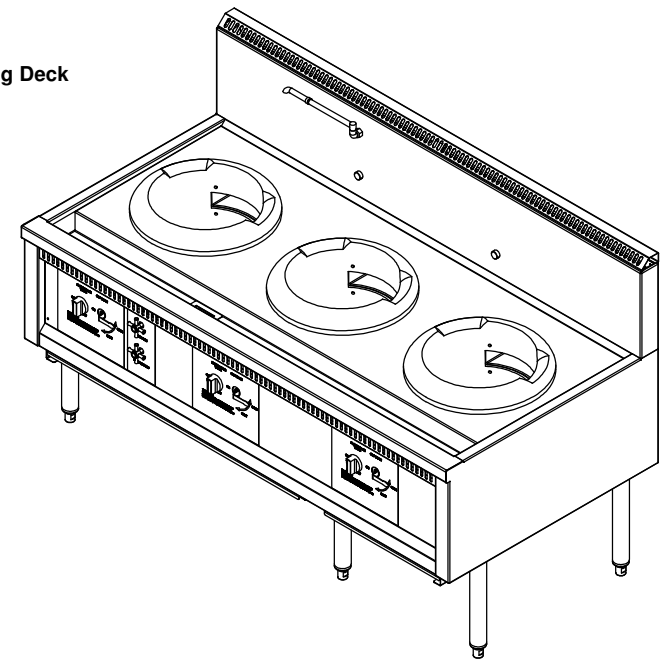

Press:	Programmed by:	Date:	Punch:	Die:

STODDART
METAL FABRICATORS
TOM STODDART Pty Ltd ACN 009 690 251
215 Jackson Rd Sunnybank Hills Qld 4109
PO Box 420 Sunnybank Qld 4109
Phone (617) 3345 5011 Fax (617) 3344 1000
Email sunnybank@stoddart.com.au
Quality in stainless steel

PRODUCT: Three Ring Asian Cooking Table				PART No: CACT3-g001	
DRAWN	D Bowden	SIGNATURE	DATE	UNLESS OTHERWISE SPECIFIED: DIMENSIONS ARE IN MILLIMETERS	
APPV'D			30/05/2008	DESCRIPTION: General Drawing	
			MATERIAL:	REVISION	
			THICKNESS:	DWG No: CACT3-d001	
			FINISH:	B	
DO NOT SCALE DRAWING				This drawing remains the property of Tom Stoddart Pty Ltd & cannot be reproduced without prior permission.	
				A3	Sheet 1 of 47

REV.	NAME	DATE	DESCRIPTION
B	D Bowden	8/12/2006	Second Gas Inlet Added, Pilot Position Changed, End Leg Position Changed & Splashback Height Changed