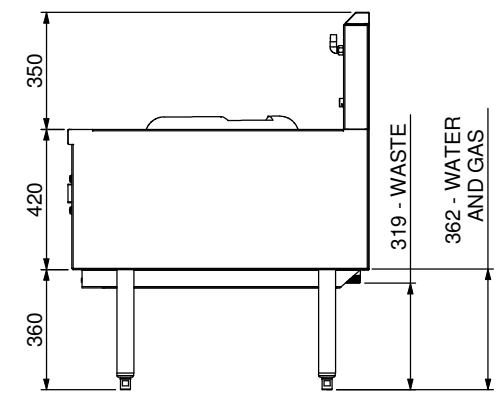

Product Details

- Gas : LPG or Natural Gas
- Waste : 40mm with 1 1/2" BSP Male
- Water Connection : 1/2" Copper Pipe
- Gas Connection : 2 x 3/4" BSP Female
- Unit Controls : Tap for Wash Arm & Cooling Deck
- : Handles For Gas Valve
- : Knobs For Flame Failure

Ø38mm DRAIN with PERFORATED DRAIN BASKET

Press:	Programmed by:	Date:	Punch:	Die:
--------	----------------	-------	--------	------

STODDART
 METAL FABRICATORS
 TOM STODDART Pty Ltd ACN 009 690 251
 215 Jackson Rd Sunnybank Hills Qld 4109
 PO Box 420 Sunnybank Qld 4109
 Phone (617) 3345 5011 Fax (617) 3344 1000
 Email sunnybank@stoddart.com.au
Quality in stainless steel

PRODUCT: Three Ring Asian Cooking Table				PART No: CACT3-g001	
DRAWN	D Bowden	SIGNATURE	DATE	UNLESS OTHERWISE SPECIFIED: DIMENSIONS ARE IN MILLIMETERS	
APPV'D			30/05/2008	DESCRIPTION: General Drawing	
			MATERIAL:	REVISION	
			THICKNESS:	DWG No: CACT3-d001	
			FINISH:	B	
DO NOT SCALE DRAWING				This drawing remains the property of Tom Stoddart Pty Ltd & cannot be reproduced without prior permission.	
				A3	Sheet 1 of 47