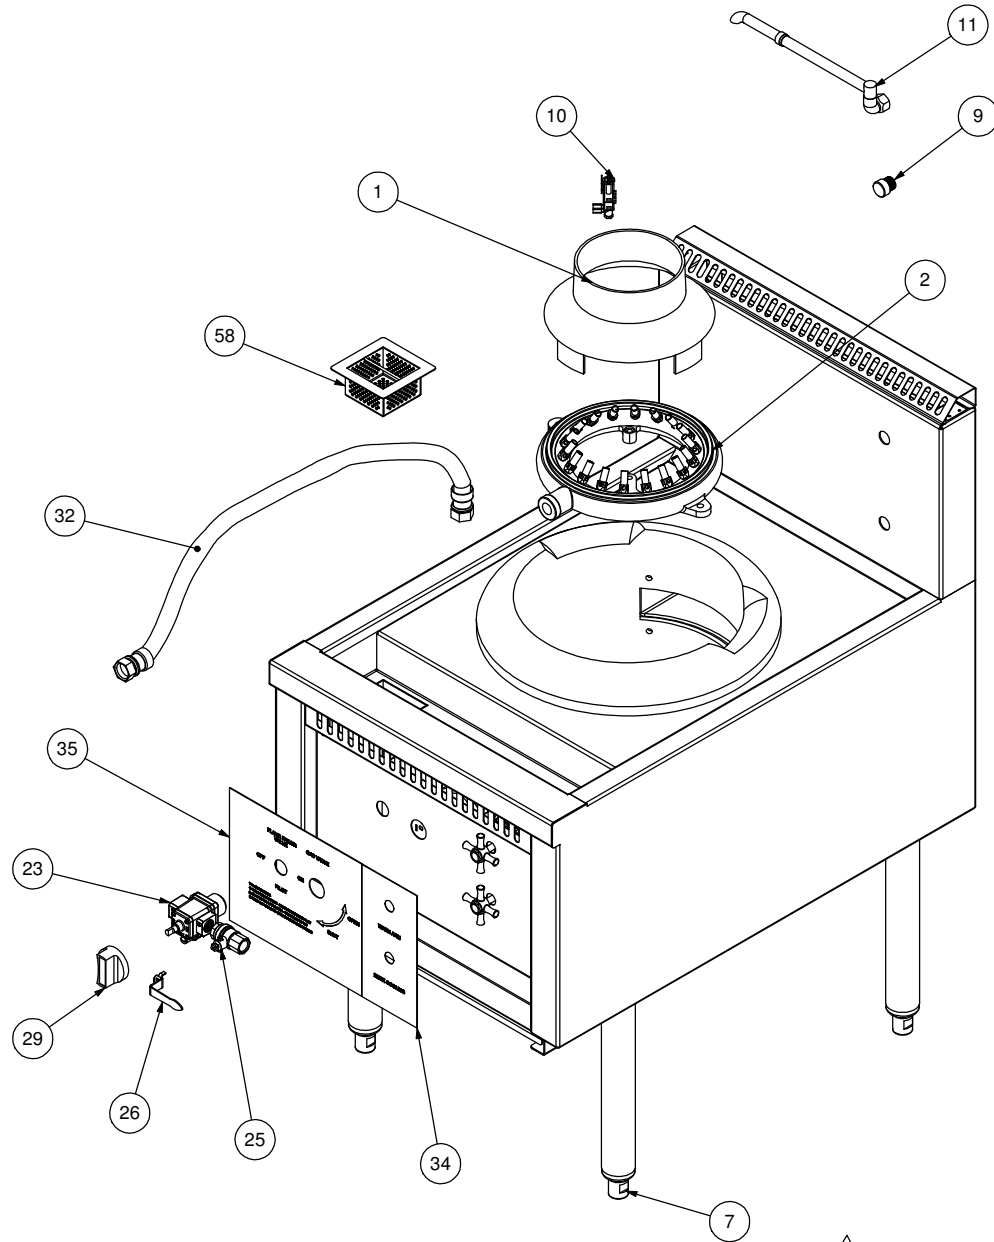

ITEM NO.	PART NUMBER	DESCRIPTION	Spare Parts View/QTY.
1	CMGE-0633-1	Mongolian Chiminey Burner Shroud	1
2	CMGE-0633	24 Jet LPG Mongolian Chiminey Burner	1
7	CMGE-0558	50mm Round Plastic Foot Insert	4
9	SVMA-0041	Culinaire Inlet	1
10	CMGE-0460	Pilot,3 way suit Nat Gas	1
11	CMPL-0390	450mm Telescopic Laundry Arm	1
14	CMPL.0420	Hose,S/S,Bradded,Gas,3/4 Male to 3/4 Female,900mm	1
16	CACT1-p033	Water Control Decal	1
17	CACT1-p032	Gas Controls Decal	1
40	CACT-DB-p001	Drain Basket	1
54	CMGE_0459	Flame Failure Valve AP / no. 5004	1
56	CMPL-0032 - Body	1/2" Gas Ball Valve AP / no. 6402	1
57	CMPL-0032 - Handle	Handle for 1/2" Ball Valve	1
60	CMGE-0481	Round Black Knob to suit 5/16" Shaft	1
62	CMPL-0132	Nipple Barrell 3/4"	1

Press:	Programmed by:	Date:	Punch:	Die:
--------	----------------	-------	--------	------

PRODUCT: Single Ring Asian CookingTable				PART No: CACT1-g001	
DRAWN	G.Johnson	SIGNATURE	DATE	UNLESS OTHERWISE SPECIFIED: DIMENSIONS ARE IN MILLIMETERS	
APPV'D				DESCRIPTION: Culinaire Single Ring Asian Cooking Table	
				MATERIAL:	REVISION
				THICKNESS:	A
				FINISH:	
DO NOT SCALE DRAWING				This drawing remains the property of Tom Stoddart Pty Ltd & cannot be reproduced without prior permission.	
				A3	Sheet 3 of 40