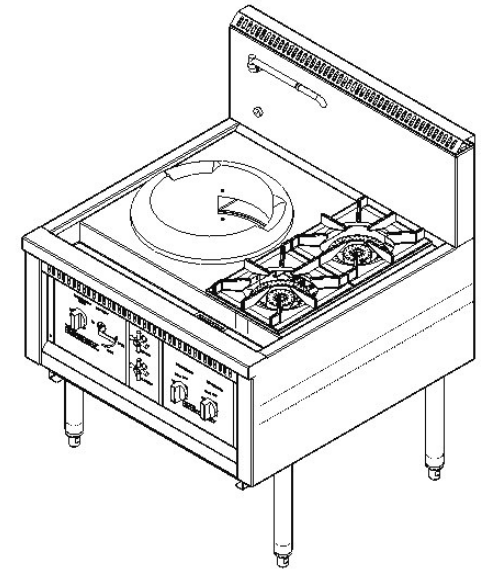

**Product Details**

- Gas : LPG or Natural Gas
- Waste : 40mm with 1 1/2" BSP Male
- Water Connection : 1/2" Copper Pipe
- Gas Connection : 3/4" BSP Female
- Unit Controls : Tap for Wash Arm & Cooling Deck
- : Handles for Gas Valves
- : Knobs for Flame Failure - Wok Ring
- : Knobs for Boiler Plates

Press:				Programmed by:		Date:		Punch:		Die:	
PRODUCT: Single Ring Twin Boiler Asian Cooking Table						PART No: <b>CACT-1-2B-A001</b>					
DRAWN D Bowden		SIGNATURE		DATE 14/09/2007		UNLESS OTHERWISE SPECIFIED: DIMENSIONS ARE IN MILLIMETERS					
APPV/D						MATERIAL: Material <not specified>					
						THICKNESS:		FINISH:		REVISION	
										DWG No: <b>CACT-1-2B-D001</b>	
										A	
DO NOT SCALE DRAWING				This drawing remains the property of Tom Stoddart Pty Ltd & cannot be reproduced without prior permission.				A3		Sheet 1 of 57	