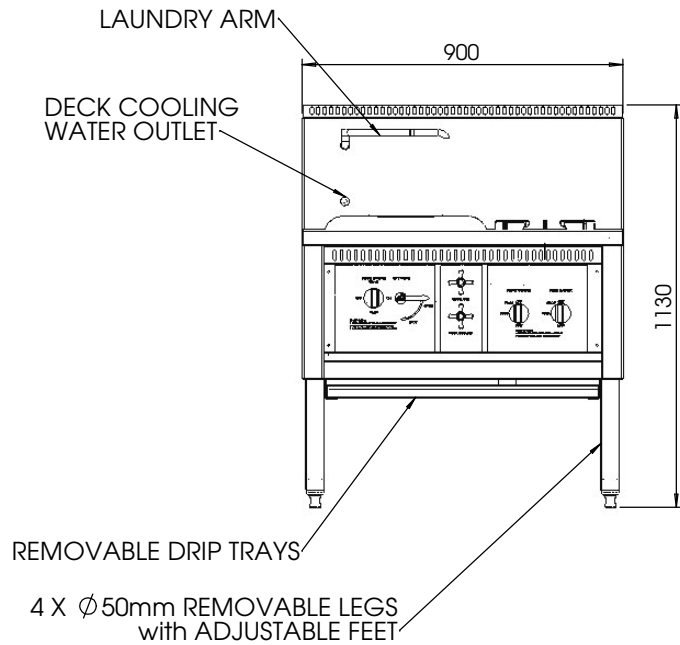

**Product Details**

- Gas : LPG or Natural Gas
- Waste : 40mm with 1 1/2" BSP Male
- Water Connection : 1/2" Copper Pipe
- Gas Connection : 3/4" BSP Female
- Unit Controls : Tap for Wash Arm & Cooling Deck
- : Handles for Gas Valves
- : Knobs for Flame Failure - Wok Ring
- : Knobs for Boiler Plates

Press:				Programmed by:		Date:		Punch:		Die:	
PRODUCT: Single Ring Twin Boiler Asian Cooking Table						PART No: <b>CACT-1-2B-A001</b>					
DRAWN D Bowden		SIGNATURE		DATE 14/09/2007		UNLESS OTHERWISE SPECIFIED: DIMENSIONS ARE IN MILLIMETERS					
APPV/D						MATERIAL: Material <not specified>					
						THICKNESS:		FINISH:		REVISION	
										DWG No: <b>CACT-1-2B-D001</b>	
										A	
DO NOT SCALE DRAWING				This drawing remains the property of Tom Stoddart Pty Ltd & cannot be reproduced without prior permission.				A3		Sheet 1 of 57	