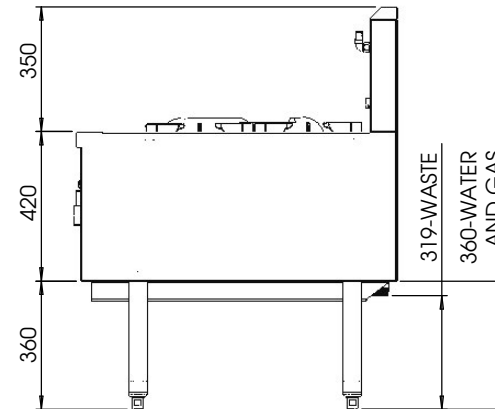

**Product Details**

- Gas : LPG or Natural Gas
- Waste : 40mm with 1 1/2" BSP Male
- Water Connection : 1/2" Copper Pipe
- Gas Connection : 3/4" BSP Female
- Unit Controls : Tap for Wash Arm & Cooling Deck
- : Handles for Gas Valves
- : Knobs for Flame Failure - Wok Ring
- : Knobs for Boiler Plates

Press:				Programmed by:		Date:		Punch:		Die:	
PRODUCT: Single Ring Twin Boiler Asian Cooking Table						PART No: <b>CACT-1-2B-A001</b>					
DRAWN D Bowden		SIGNATURE		DATE 14/09/2007		UNLESS OTHERWISE SPECIFIED: DIMENSIONS ARE IN MILLIMETERS					
APPV/D						MATERIAL: Material <not specified>					
						THICKNESS:		FINISH:		REVISION	
										DWG No: <b>CACT-1-2B-D001</b>	
										A	
DO NOT SCALE DRAWING				This drawing remains the property of Tom Stoddart Pty Ltd & cannot be reproduced without prior permission.				A3		Sheet 1 of 57	