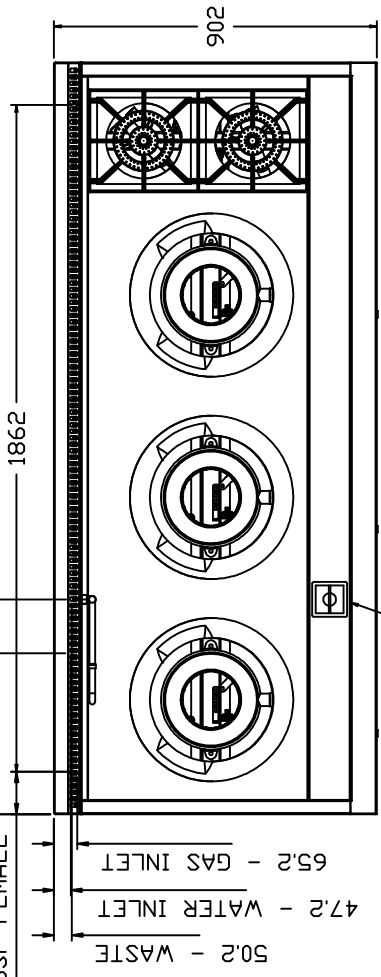

- 600.1 - WASTE 1.1/2" BSP MALE
- 450.1 - WATER INLET 1/2" COPPER PIPE
- 119.1 - GAS INLET 3/4" BSP FEMALE

Product Details
 Gas
 Waste
 Water Connection
 Gas Connection
 Unit Controls

- : LPG or Natural Gas
- : 40mm with 1 1/2" BSP Male
- : 1/2" Copper Pipe
- : 2of 3/4" BSP Female
- : Tap for Wash Arm & Cooling Deck
- : Handles for Gas Valves
- : Knobs for Flame Failure - Wok Rings
- : Knobs for Boiler Plates

ø38mm DRAIN with
 PERFORATED DRAIN BASKET

6 X ø50mm LEGS
 with ADJUSTABLE FEET

STODDART
 METAL FABRICATORS
 TOM STODDART Pty Ltd ACN 009 690 253
 215 Jackson Rd Sunnybank Hills Qld 4109
 PO Box 429 Sunnybank Qld 4109
 Phone (617) 3545 5001 Fax (617) 3344 1000
 Email sunnybank@stoddart-cc.com.au
 Quality in stainless steel

PRODUCT: Three Ring Twin Boiler Asian Cooking Table		PART No: CACT3-2B-a001	
NAME: C. Johnson	DATE: 10/10/2006	DESCRIPTION: Cullinaire 3 Ring Twin Boiler Asian Cooking Table	REVISION: A
APPROV'D:		MATERIAL:	
		THICKNESS:	
		FINISH:	
DIN NOT SCALE DRAWING		This drawing remains the property of Tom Stoddart Pty Ltd & cannot be reproduced without prior permission.	
Press:	Programmed by:	Date:	Punch:
			Die:
			Sheet 1 of 38