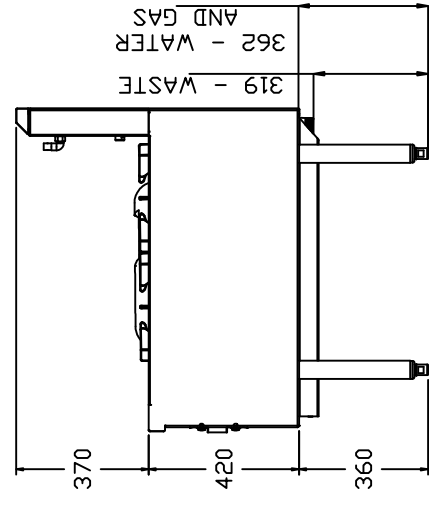

- 600.1 - WASTE 1.1/2" BSP MALE
- 450.1 - WATER INLET 1/2" COPPER PIPE
- 119.1 - GAS INLET 3/4" BSP FEMALE

Product Details
 Gas
 Waste
 Water Connection
 Gas Connection
 Unit Controls

- : LPG or Natural Gas
- : 40mm with 1 1/2" BSP Male
- : 1/2" Copper Pipe
- : 2of 3/4" BSP Female
- : Tap for Wash Arm & Cooling Deck
- : Handles for Gas Valves
- : Knobs for Flame Failure - Wok Rings
- : Knobs for Boiler Plates

ø38mm DRAIN with
 PERFORATED DRAIN BASKET

6 X ø50mm LEGS
 with ADJUSTABLE FEET

STODDART
 METAL FABRICATORS
 TOM STODDART Pty Ltd ACN 009 690 253
 215 Jackson Rd Sunnybank Hills Qld 4109
 PO Box 429 Sunnybank Qld 4109
 Phone (617) 3545 5001 Fax (617) 3344 1000
 Email sunnybank@stoddart-cc.com.au
 Quality in stainless steel

PRODUCT: Three Ring Twin Boiler Asian Cooking Table		PART No: CACT3-2B-a001	
NAME: C. Johnson	DATE: 10/10/2006	DESCRIPTION: Cullinaire 3 Ring Twin Boiler Asian Cooking Table	REVISION: A
APPROV'D:		MATERIAL:	
		THICKNESS:	
		FINISH:	
DIN NOT SCALE DRAWING		This drawing remains the property of Tom Stoddart Pty Ltd & cannot be reproduced without prior permission.	
Press:	Programmed by:	Date:	Punch:
			Die:
			Sheet 1 of 38