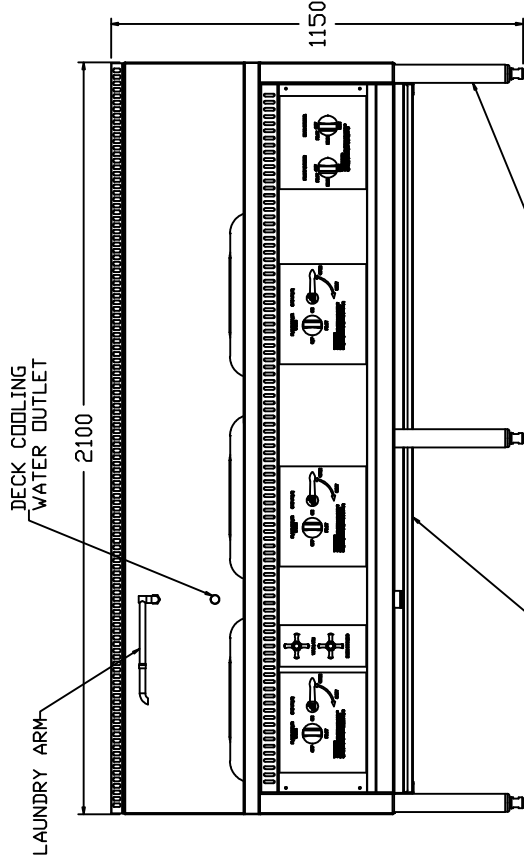

- 600.1 - WASTE 1.1/2" BSP MALE
- 450.1 - WATER INLET 1/2" COPPER PIPE
- 119.1 - GAS INLET 3/4" BSP FEMALE

Product Details
 Gas
 Waste
 Water Connection
 Gas Connection
 Unit Controls

- : LPG or Natural Gas
- : 40mm with 1 1/2" BSP Male
- : 1/2" Copper Pipe
- : 2of 3/4" BSP Female
- : Tap for Wash Arm & Cooling Deck
- : Handles for Gas Valves
- : Knobs for Flame Failure - Wok Rings
- : Knobs for Boiler Plates

ø38mm DRAIN with
 PERFORATED DRAIN BASKET

6 X ø50mm LEGS
 with ADJUSTABLE FEET

STODDART
 METAL FABRICATORS
 TOM STODDART Pty Ltd ACN 009 690 253
 215 Jackson Rd Sunnybank Hills Qld 4109
 PO Box 429 Sunnybank Qld 4109
 Phone (617) 3545 5001 Fax (617) 3344 1000
 Email sunnybank@stoddart-cc.com.au
 Quality in stainless steel

PRODUCT: Three Ring Twin Boiler Asian Cooking Table		PART No: CACT3-2B-a001	
NAME: C. Johnson	DATE: 10/10/2006	DESCRIPTION: Cullinaire 3 Ring Twin Boiler Asian Cooking Table	REVISION: A
APPROV'D:		MATERIAL:	
		THICKNESS:	
		FINISH:	
DIN NOT SCALE DRAWING		This drawing remains the property of Tom Stoddart Pty Ltd & cannot be reproduced without prior permission.	
Press:	Programmed by:	Date:	Punch:
			Die:
			Sheet 1 of 38